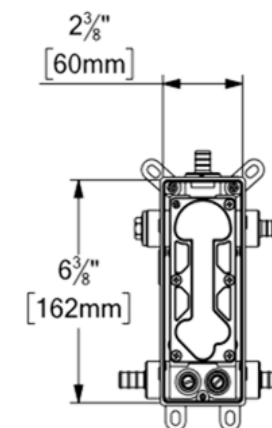

Ex: FLT32-CR-CAL

PRODUCTS No.

BEPB32-X-XX	Complete valve (Rough R-31-P & trims)
F-BEPB32-X-XX	Shower valve trim
R-31-P	Universal T-Box rough in With PEX connections
R-31-N	Universal T-Box rough in With Male NPT/Weld connection

FINISHES AVAILABLE

- Refer to the catalog for available finishes

CERTIFICATION

- ASME 112.18.1 / CSA B125.1

For more information about the product of before proceeding to any installation please consult the guide.
Products covered by a limited lifetime warranty against all manufacturing defects.

SPÉCIFICATION

- Brut T-Box universel
- Valve pression balancée 25L/min [6,6 gpm] @60psi
- Valves de service
- Valve déviatrice 2 fonctions (zones partagées)
- Pour des zones NON-partagées, ajouter au code existant: **-CAL**
- Connexions mâle 1/2" PEX (R-31-P)
- Connexions mâle 1/2" NPT/soudé (R-31-N)
- Garantie à vie limitée

Ex: FLT32-CR-CAL

No. PRODUITS

BEPB32-X-XX	Valve complète (Brut R-31-P & Garnitures)
F-BEPB32-X-XX	Garnitures de valve de douche
R-31-P	Brut de valve universel avec connections PEX
R-31-N	Brut de valve universel avec connections NPT / soudé

FINIS DISPONIBLE

Se référer au catalogue pour les finis disponible

CERTIFICATION

- ASME 112.18.1 / CSA B125.1

Pour plus d'information sur le produit ou avant de procéder à toute installation veuillez consulter le guide.
Produits couverts par une garantie à vie limitée contre tout défaut de fabrication.

The product may vary slightly from its dimension and appearance.

Les dimensions et l'aspect du produit peuvent varier légèrement de l'illustration