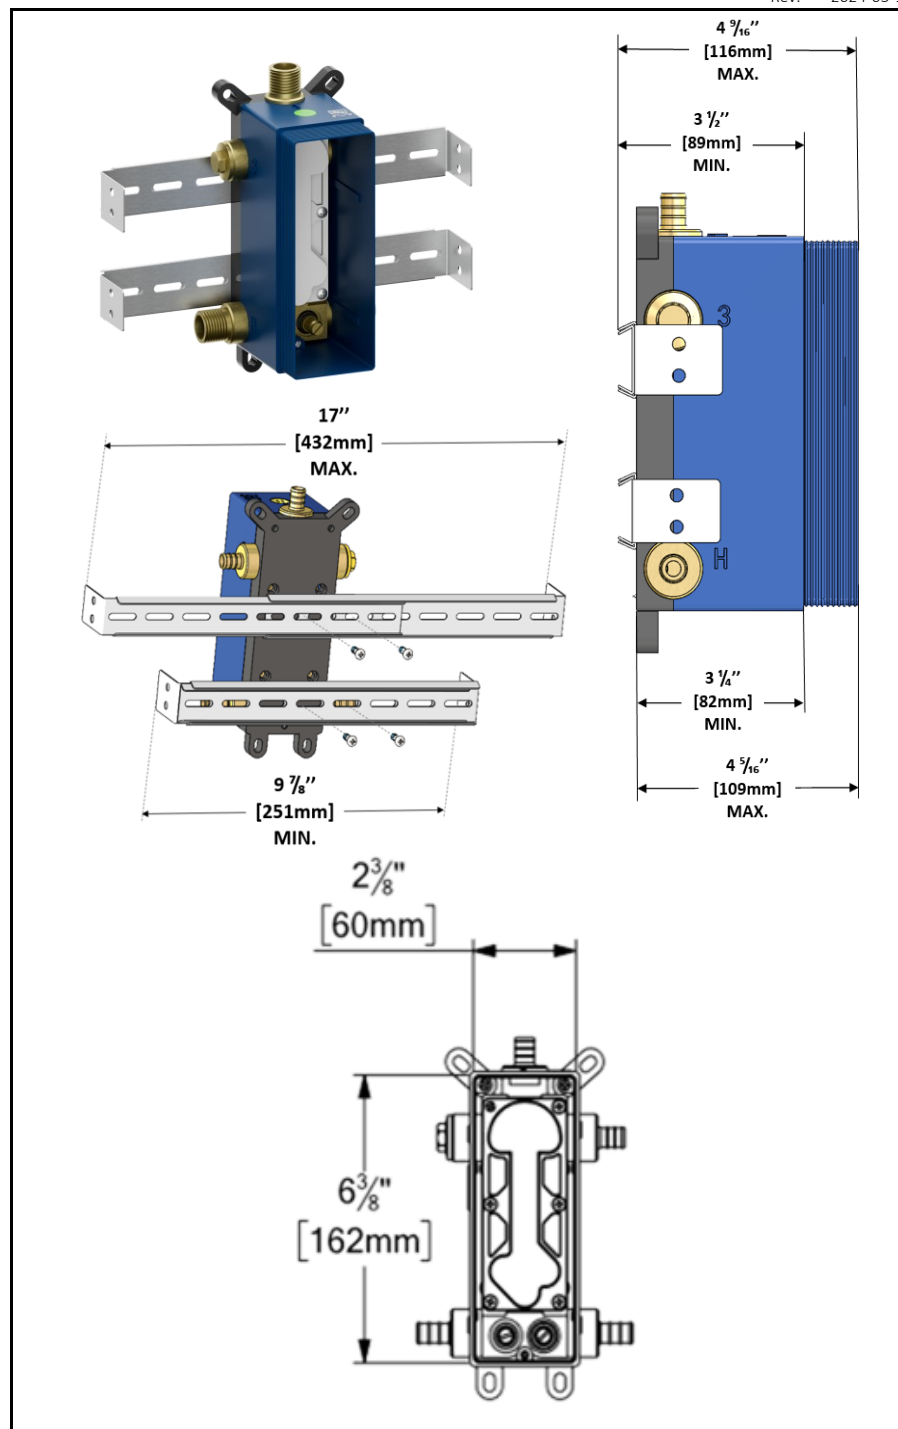

SPÉCIFICATION

- Brut T-Box universel
- Connexions male 1/2po NPT
- Valves de service
- Garantie à vie limitée

No. PRODUITS

R-31-N	Brut de valve universel
--------	-------------------------

FINIS DISPONIBLE

The product may vary slightly from its dimension and appearance.

Les dimensions et l'aspect du produit peuvent varier légèrement de l'illustration

TENZO 
FINE PLOMBERIE
SSTS-12-R-XX

SPECIFICATION

- Shower head stainless steel
- AirBoost technology (30% more pressure)
- Dimensions: Dia. 30cm [12in]
- Thickness: 2mm
- 91 Anti-limestone silicone nozzle
- Inlet ½in female
- Flow rate: 7.6 L/min [2.0 gpm] @60psi
- Limited lifetime warranty