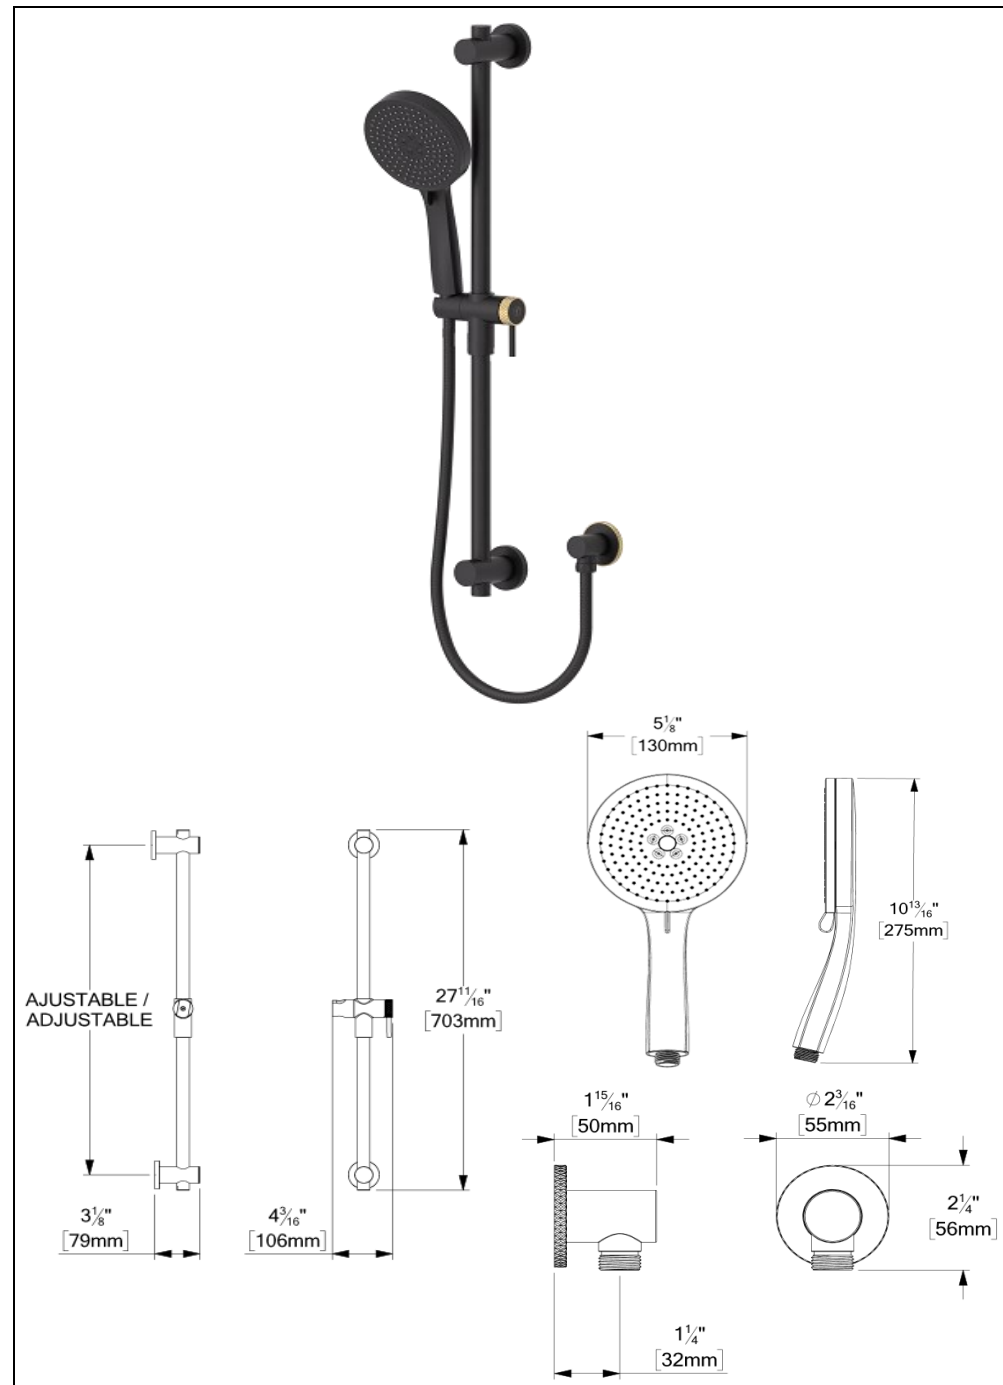

The product may vary slightly from its dimension and appearance.
Les dimensions et l'aspect du produit peuvent varier légèrement de l'illustration

TENZO 
FINE PLOMBERIE
HC-312-XX

SPECIFICATION

- Made of solid brass
- Inlet ½in female NPT
- Limited lifetime warranty