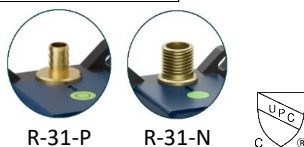

TENZO

FINE PLOMBERIE

ALYT33-XX

SPECIFICATION

- Universal T-Box rough-in
- Thermostatic valve 30L/min [7.9 gpm] @60psi
- Vernet thermostatic cartridge (Made in France)
- Diverter valve 3 functions (shared zones)
- For Non-shared Add to existing code : **-CAL**
- Service check/stop valves
- 1/2 male PEX connectons (R-31-P)
- 1/2 male NPT/Weld connections (R-31-N)
- Limited lifetime warranty

Ex: **ALYT32-CR-CAL**

PRODUCTS No.

ALYT33-XX	Complete valve (Rough R-31-P & trims)
F-ALYT33-XX	Shower valve trim
R-31-P	Universal T-Box rough in With PEX connections
R-31-N	Universal T-Box rough in With Male NPT/Weld connection

FINISHES AVAILABLE

- Refer to the catalog for available finishes

CERTIFICATION

- ASME 112.18.1 / CSA B125.1

R-31-P

R-31-N

For more information about the product of before proceeding to any installation please consult the guide.

Products covered by a limited lifetime warranty against all manufacturing defects.

SPÉCIFICATION

- Brut T-Box universel
- Valve thermostatique 30L/min [7.9 gpm] @60psi
- Cartouche thermostatique Vernet (Fabriquée en France)
- Valve déviatrice 3 fonctions (zones partagées)
- Pour des zones NON-partagées, ajouter au code existant: **-CAL**
- Valves de service
- Connexions mâle 1/2" PEX (R-31-P)
- Connexions mâle 1/2" NPT/soudé (R-31-N)
- Garantie à vie limitée

Ex: **ALYT32-CR-CAL**

No. PRODUITS

ALYT33-XX	Valve complète (Brut R-31-P & Garnitures)
F-ALYT33-XX	Garnitures de valve de douche
R-31-P	Brut de valve universel avec connections PEX
R-31-N	Brut de valve universel avec connections NPT / soudé

FINIS DISPONIBLE

Se référer au catalogue pour les finis disponible