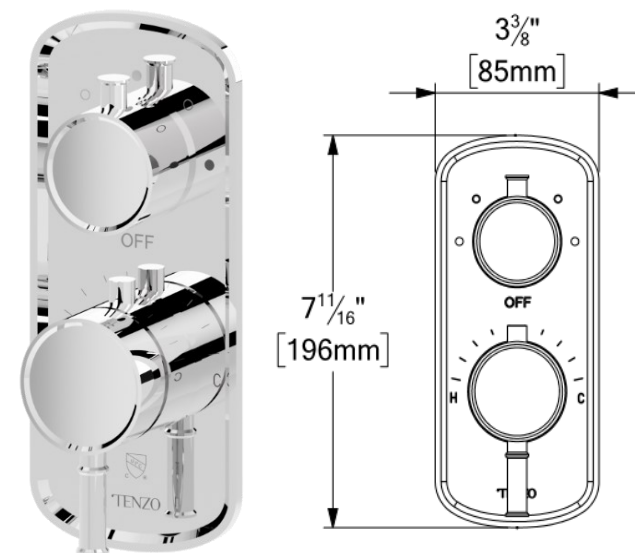

FINISHES AVAILABLE

- Refer to the catalog for available finishes

CERTIFICATION

- ASME 112.18.1 / CSA B125.1

For more information about the product of before proceeding to any installation please consult the guide.

Products covered by a limited lifetime warranty against all manufacturing defects.

SPÉCIFICATION

- Brut T-Box universel
- Valve thermostatique 30L/min [7.9 gpm] @60psi
- Cartouche thermostatique Vernet (Fabriquée en France)
- Valve déviatrice 3 fonctions (zones partagées)
- Pour des zones NON-partagées, ajouter au code existant: **-CAL**
- Valves de service
- Connexions mâle 1/2" PEX (R-31-P)
- Connexions mâle 1/2" NPT/soudé (R-31-N)
- Garantie à vie limitée

Ex: **ALYT32-CR-CAL**

No. PRODUITS

ALYT33-XX	Valve complète (Brut R-31-P & Garnitures)
F-ALYT33-XX	Garnitures de valve de douche
R-31-P	Brut de valve universel avec connections PEX
R-31-N	Brut de valve universel avec connections NPT / soudé

FINIS DISPONIBLE

Se référer au catalogue pour les finis disponible

CERTIFICATION

ASME 112.18.1 / CSA B125.1

Pour plus d'information sur le produit ou avant de procéder à toute installation veuillez consulter le guide.

Produits couverts par une garantie à vie limitée contre tout défaut de fabrication.

The product may vary slightly from its dimension and appearance.

Les dimensions et l'aspect du produit peuvent varier légèrement de l'illustration