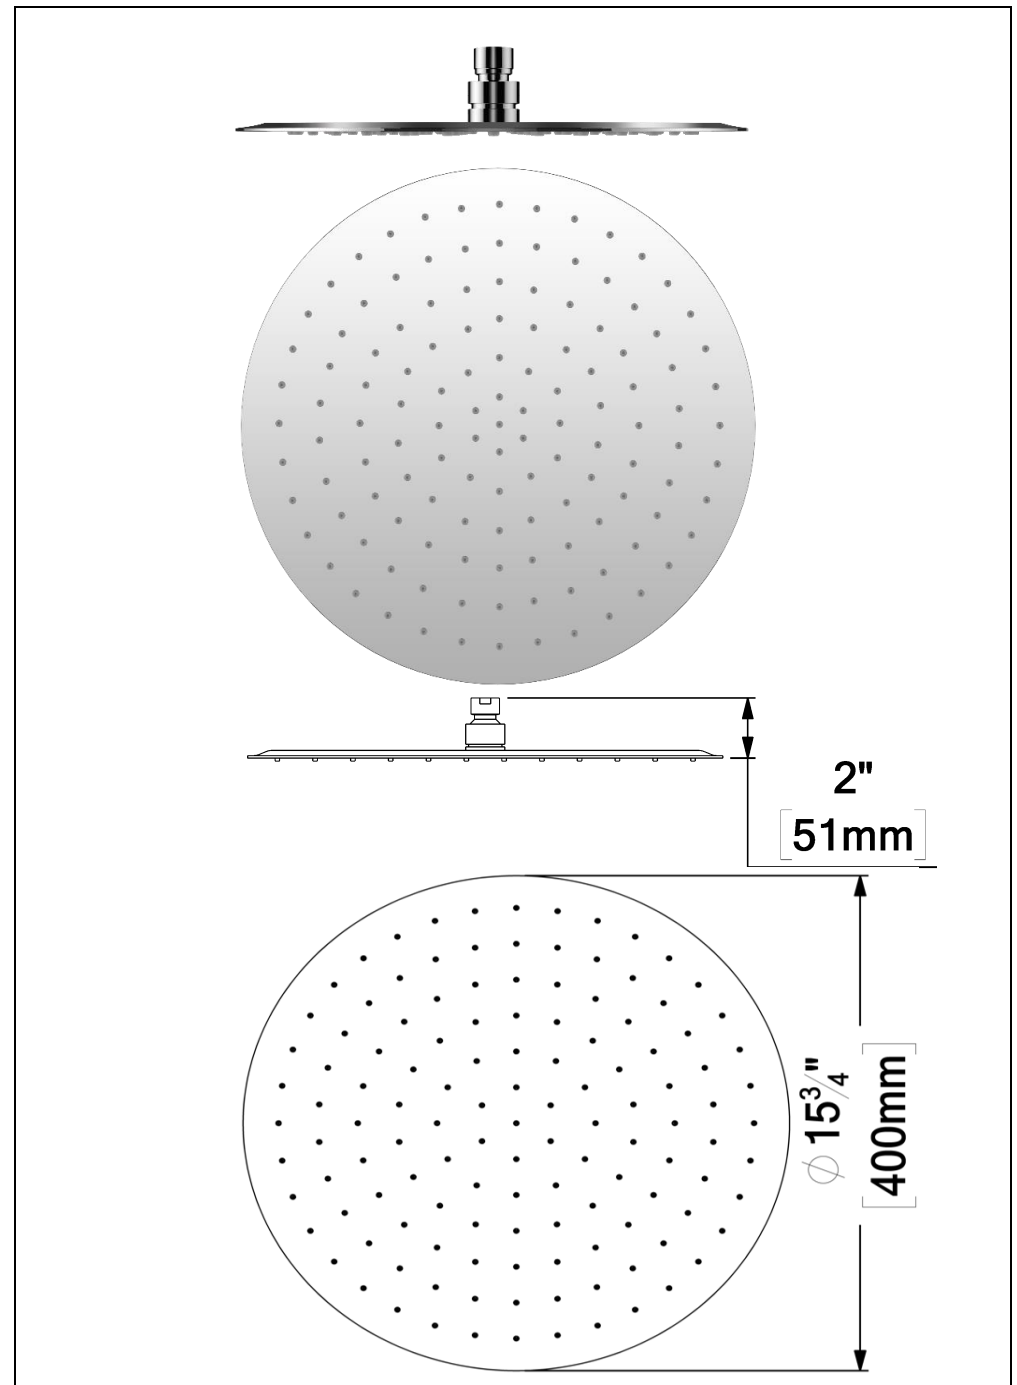

TENZO
FINE PLOMBERIE
SSTS-16-R-XX

SPECIFICATION

- Shower head stainless steel
- AirBoost technology (30% more pressure)
- Dimensions: Dia. 40cm [16in]
- Thickness: 2mm
- 127 Anti-limestone silicone nozzle
- Inlet 1/2in female
- Flow rate: 7.6 L/min [2.0 gpm] @60psi
- Limited lifetime warranty

FINISHES AVAILABLE

- Refer to the catalog for available finishes

CERTIFICATION

- ASME 112.118.1 / CSA B125.1

For more information about the product or before proceeding to any installation please consult the guide.
Products covered by a limited lifetime warranty against all manufacturing defects.

SPÉCIFICATION

- Tête de douche en acier inoxydable
- Technologie d'injection d'air Air Boost (30% + de pression)
- Dimensions: Dia. 40cm [16po]
- Épaisseur: 2mm
- 127 buses en silicone anti-calcaire
- Débit: 7.6 L/min [2.0 gpm] @60psi
- Garantie à vie limitée

FINIS DISPONIBLE

Se référer au catalogue pour les finis disponible

CERTIFICATION

ASME 112.118.1 / CSA B125.1

Pour plus d'information sur le produit ou avant de procéder à toute installation veuillez consulter le guide.
Produits couverts par une garantie à vie limitée contre tout défaut de fabrication.

The product may vary slightly from its dimension and appearance.
Les dimensions et l'aspect du produit peuvent varier légèrement de l'illustration