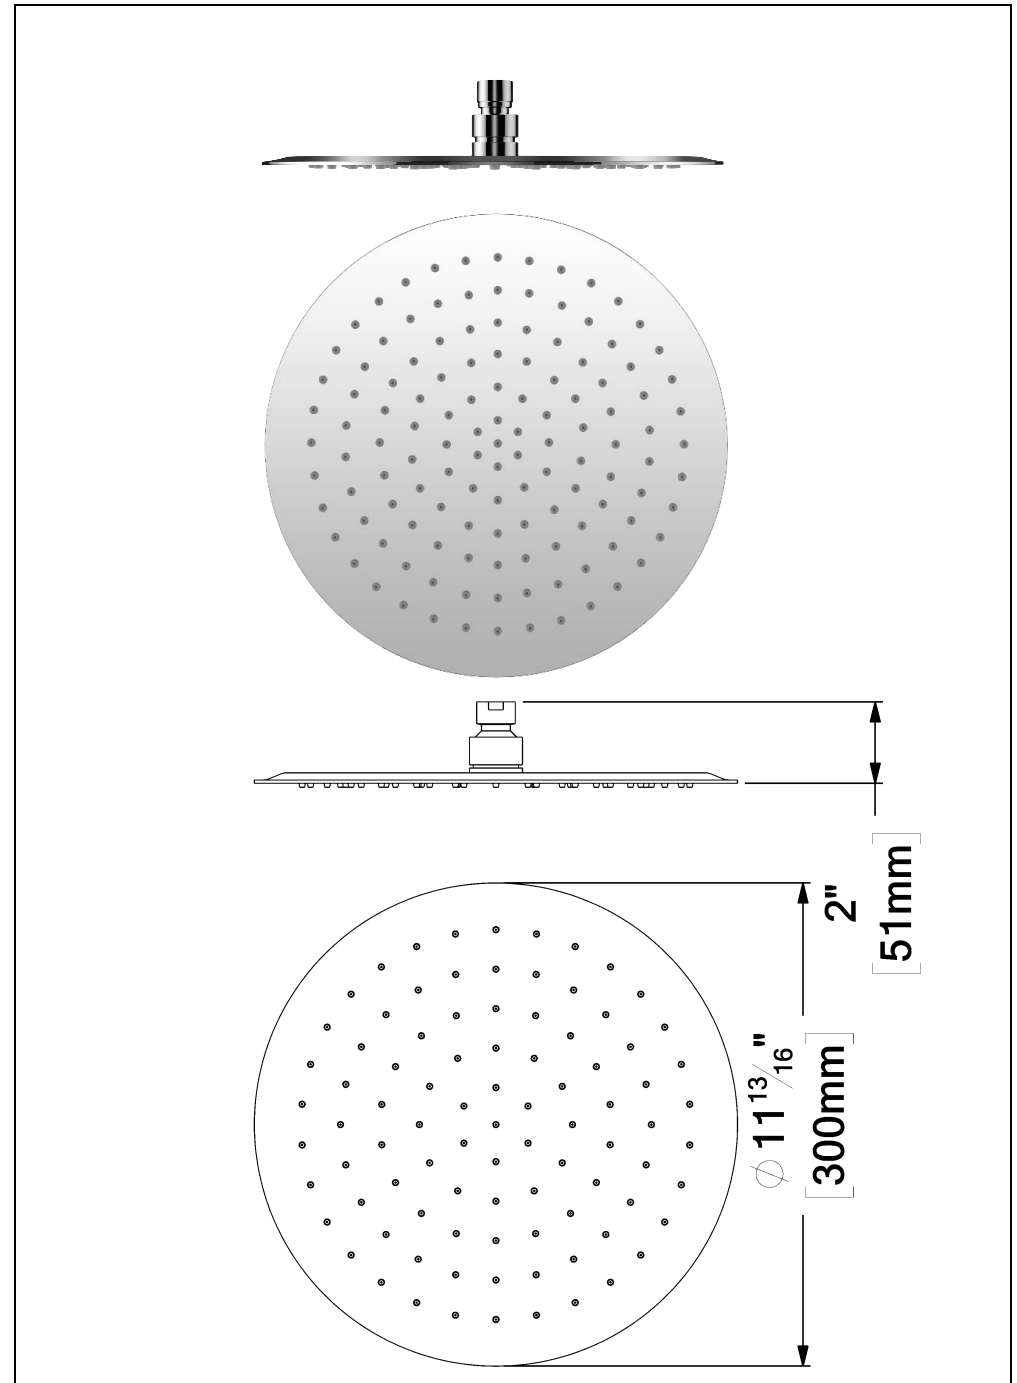

TENZO
FINE PLOMBERIE
SSTS-12-R-XX

SPECIFICATION

- Shower head stainless steel
- AirBoost technology (30% more pressure)
- Dimensions: Dia. 30cm [12in]
- Thickness: 2mm
- 91 Anti-limestone silicone nozzle
- Inlet ½in female
- Flow rate: 7.6 L/min [2.0 gpm] @60psi
- Limited lifetime warranty

FINISHES AVAILABLE

- Refer to the catalog for available finishes

CERTIFICATION

- ASME 112.118.1 / CSA B125.1

For more information about the product or before proceeding to any installation please consult the guide.

Products covered by a limited lifetime warranty against all manufacturing defects.

SPÉCIFICATION

- Tête de douche en acier inoxydable
- Technologie d'injection d'air Air Boost (30% + de pression)
- Dimensions: Dia. 30cm [12po]
- Épaisseur: 2mm
- 91 buses en silicone anti-calcaire
- Débit: 7.6 L/min [2.0 gpm] @60psi
- Garantie à vie limitée

FINIS DISPONIBLE

Se référer au catalogue pour les finis disponible

CERTIFICATION

ASME 112.118.1 / CSA B125.1

Pour plus d'information sur le produit ou avant de procéder à toute installation veuillez consulter le guide.

Produits couverts par une garantie à vie limitée contre tout défaut de fabrication.

The product may vary slightly from its dimension and appearance.
Les dimensions et l'aspect du produit peuvent varier légèrement de l'illustration