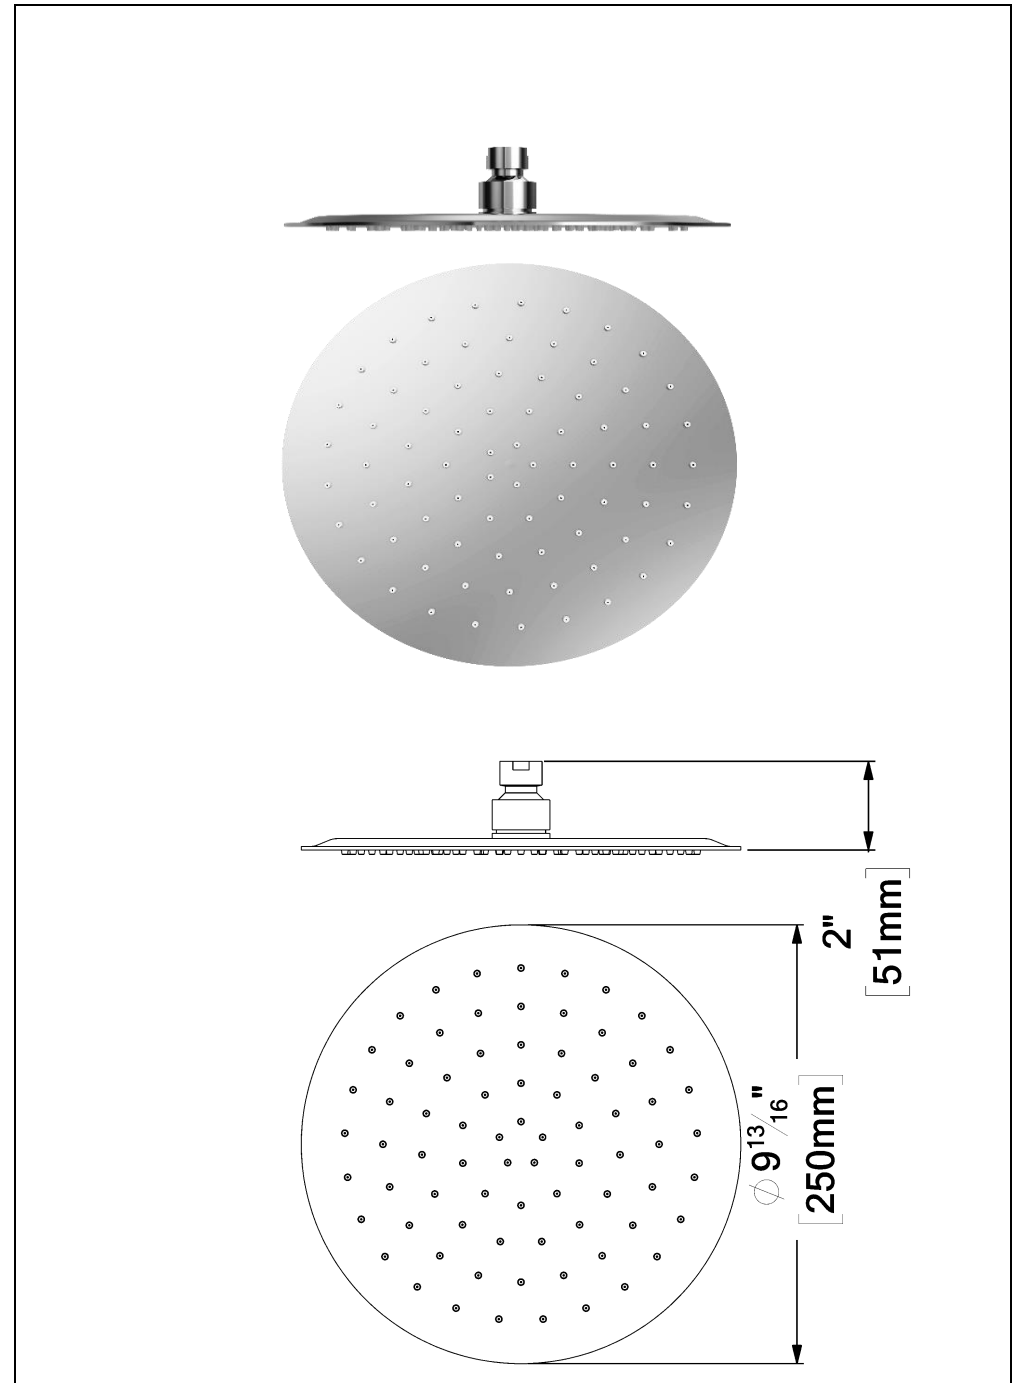

TENZO
FINE PLOMBERIE
SSTS-10-R-XX

SPECIFICATION

- Shower head stainless steel
- AirBoost technology (30% more pressure)
- Dimensions: Dia. 25cm [10in]
- Thickness: 2mm
- 75 Anti-limestone silicone nozzle
- Inlet ½in female
- Flow rate: 7.6 L/min [2.0 gpm] @60psi
- Limited lifetime warranty

FINISHES AVAILABLE

- Refer to the catalog for available finishes

CERTIFICATION

- ASME 112.118.1 / CSA B125.1

For more information about the product or before proceeding to any installation please consult the guide.

Products covered by a limited lifetime warranty against all manufacturing defects.

SPÉCIFICATION

- Tête de douche en acier inoxydable
- Technologie d'injection d'air Air Boost (30% + de pression)
- Dimensions: Dia. 25cm [10po]
- Épaisseur: 2mm
- 75 buses en silicone anti-calcaire
- Débit: 7.6 L/min [2.0 gpm] @60psi
- Garantie à vie limitée

FINIS DISPONIBLE

Se référer au catalogue pour les finis disponible

CERTIFICATION

- ASME 112.118.1 / CSA B125.1

Pour plus d'information sur le produit ou avant de procéder à toute installation veuillez consulter le guide.

Produits couverts par une garantie à vie limitée contre tout défaut de fabrication.

Rev: 2020-01-16

The product may vary slightly from its dimension and appearance.
Les dimensions et l'aspect du produit peuvent varier légèrement de l'illustration