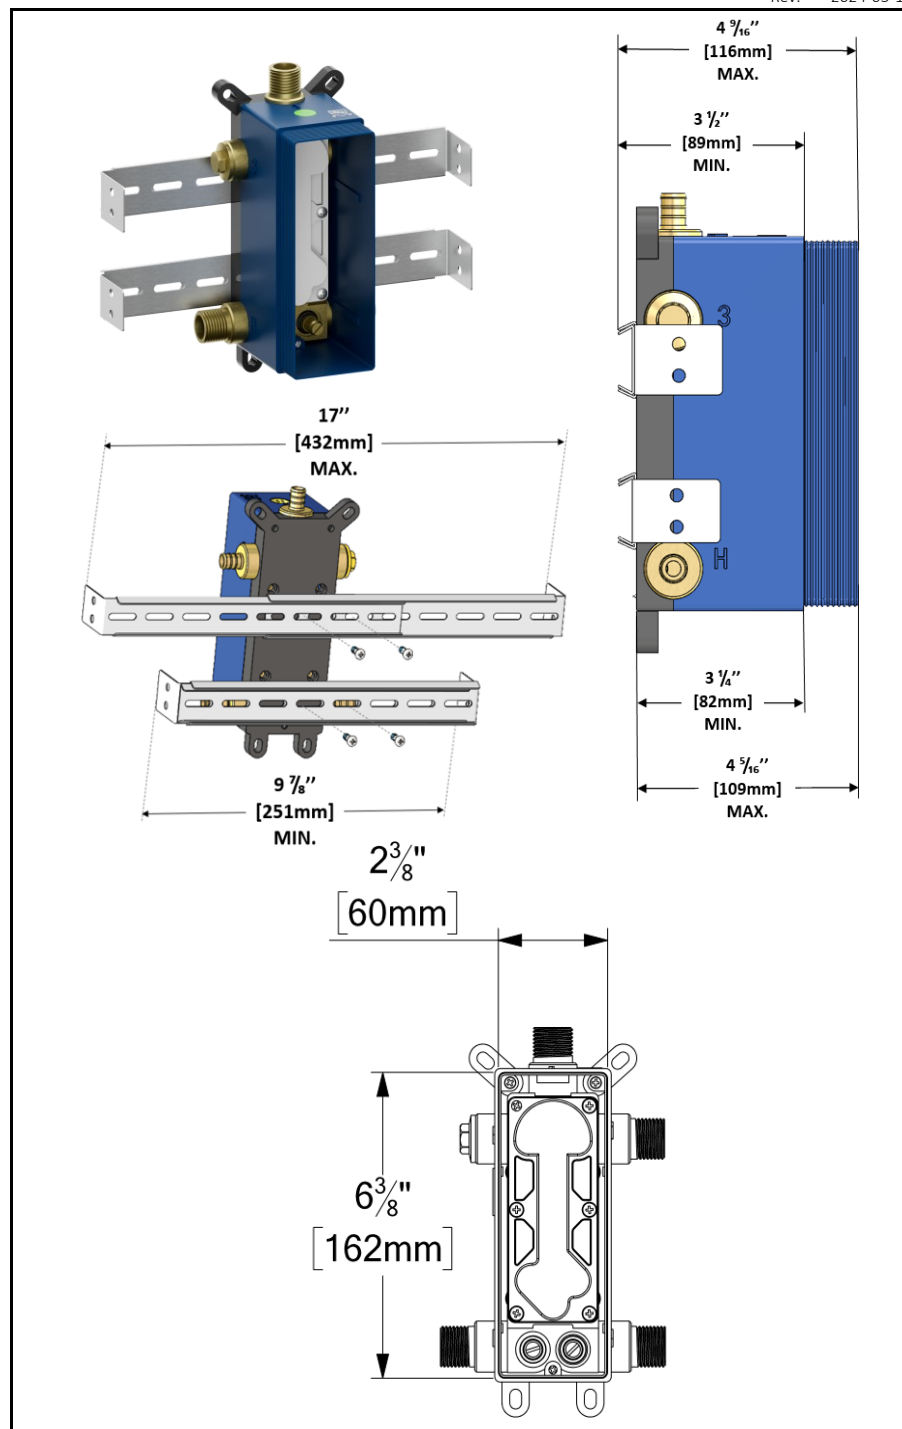

TENZO

FINE PLOMBERIE

R-31-N

SPECIFICATION

- Universal T-Box rough-in
- 1/2" NPT male connections
- Service check/stop valves
- Limited lifetime warranty

PRODUCTS No.

R-31-N	Universal T-Box rough in

FINISHES AVAILABLE

- Refer to the catalog for available finishes

CERTIFICATION

- ASME 112.18.1 / CSA B125.1

For more information about the product of before proceeding to any installation please consult the guide.
Products covered by a limited lifetime warranty against all manufacturing defects.

SPÉCIFICATION

- Brut T-Box universel
- Connexions male 1/2po NPT
- Valves de service
- Garantie à vie limitée

No. PRODUITS

R-31-N	Brut de valve universel

FINIS DISPONIBLE

Se référer au catalogue pour les finis disponible

CERTIFICATION

- ASME 112.18.1 / CSA B125.1

Pour plus d'information sur le produit ou avant de procéder à toute installation veuillez consulter le guide.
Produits couverts par une garantie à vie limitée contre tout défaut de fabrication.

The product may vary slightly from its dimension and appearance.

Les dimensions et l'aspect du produit peuvent varier légèrement de l'illustration