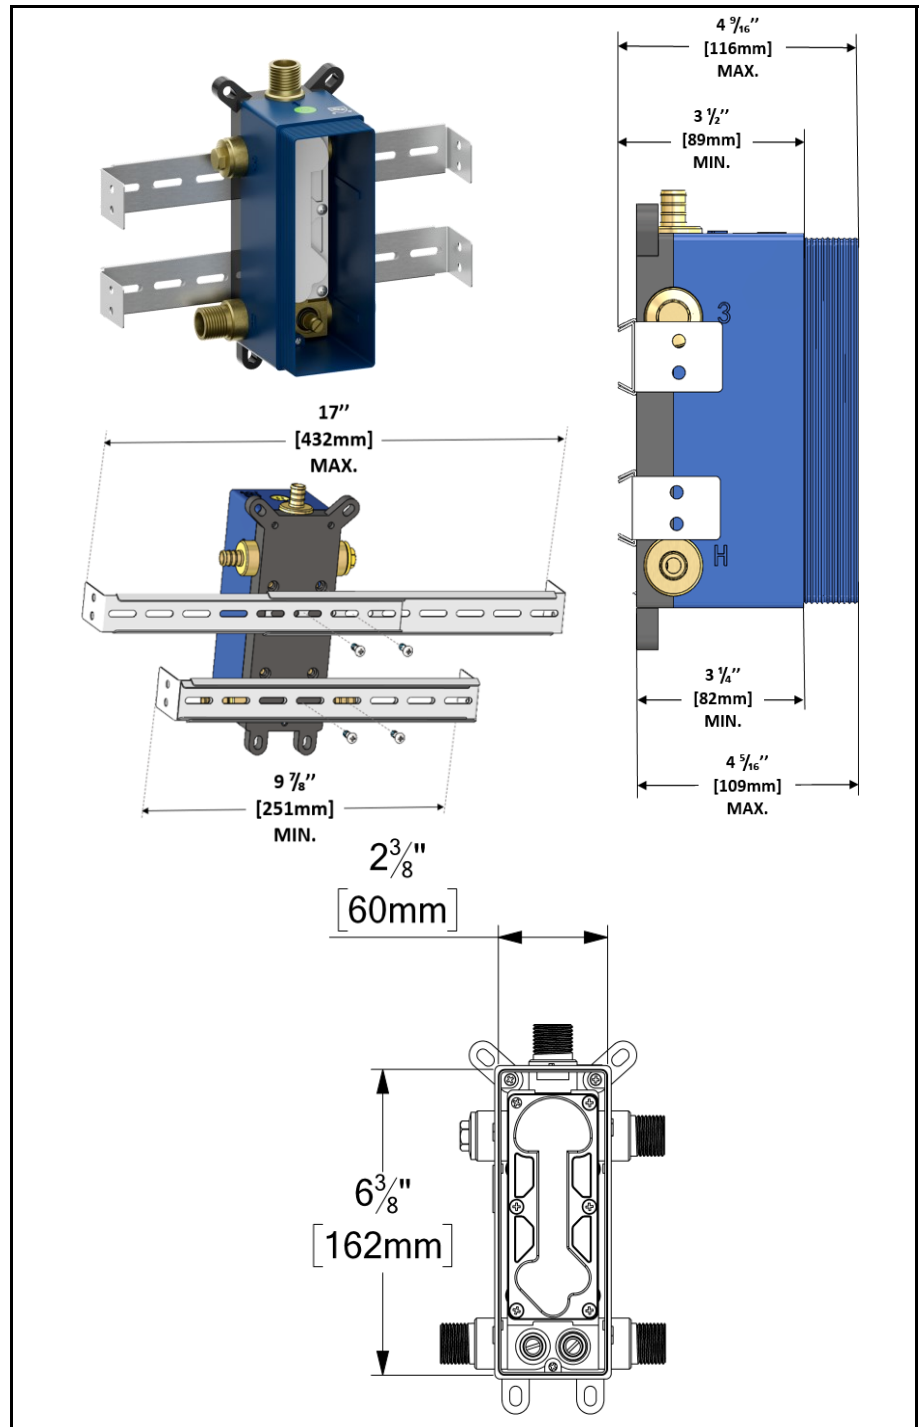

TENZO

FINE PLOMBERIE

R-31-N

SPECIFICATION

- Universal T-Box rough-in
- 1/2" NPT male connections
- Service check/stop valves
- Limited lifetime warranty

PRODUCTS No.

R-31-N	Universal T-Box rough in

FINISHES AVAILABLE

- Refer to the catalog for available finishes

CERTIFICATION

- ASME 112.18.1 / CSA B125.1

For more information about the product of before proceeding to any installation please consult the guide.
Products covered by a limited lifetime warranty against all manufacturing defects.

SPÉCIFICATION

- Brut T-Box universel
- Connexions male 1/2po NPT
- Valves de service
- Garantie à vie limitée

No. PRODUITS

R-31-N	Brut de valve universel

FINIS DISPONIBLE

Se référer au catalogue pour les finis disponible

CERTIFICATION

- ASME 112.18.1 / CSA B125.1

Pour plus d'information sur le produit ou avant de procéder à toute installation veuillez consulter le guide.
Produits couverts par une garantie à vie limitée contre tout défaut de fabrication.

The product may vary slightly from its dimension and appearance.

Les dimensions et l'aspect du produit peuvent varier légèrement de l'illustration