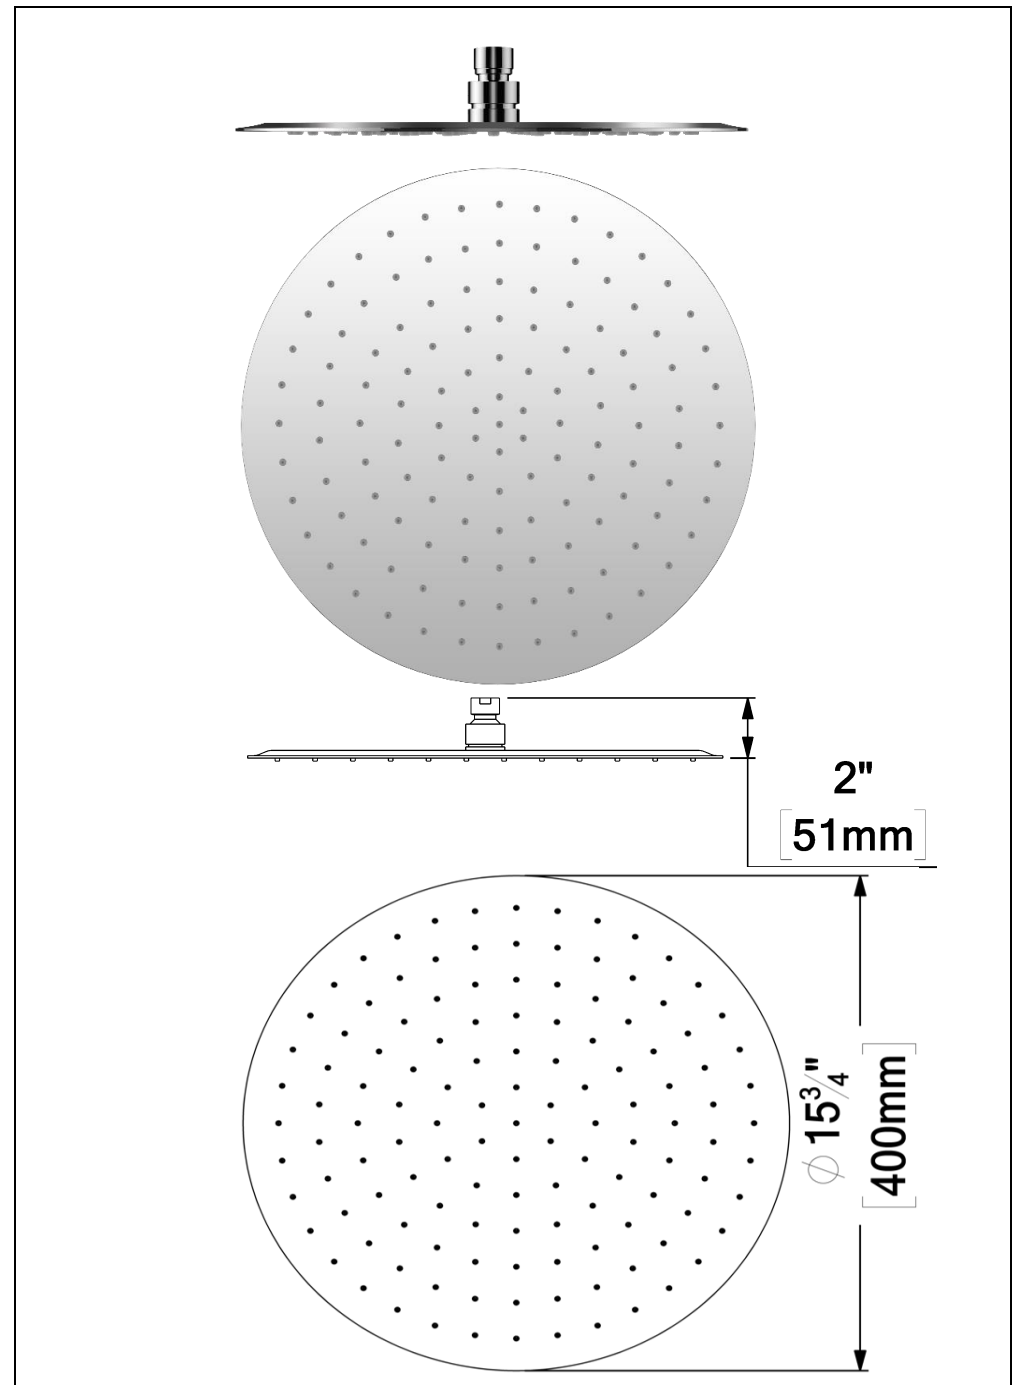

TENZO
FINE PLOMBERIE
SSTS-16-R-XX

SPECIFICATION

- Shower head stainless steel
- AirBoost technology (30% more pressure)
- Dimensions: Dia. 40cm [16in]
- Thickness: 2mm
- 127 Anti-limestone silicone nozzle
- Inlet 1/2in female
- Flow rate: 7.6 L/min [2.0 gpm] @60psi
- Limited lifetime warranty

FINISHES AVAILABLE

- Refer to the catalog for available finishes

CERTIFICATION

- ASME 112.118.1 / CSA B125.1

For more information about the product or before proceeding to any installation please consult the guide.

Products covered by a limited lifetime warranty against all manufacturing defects.

SPÉCIFICATION

- Tête de douche en acier inoxydable
- Technologie d'injection d'air Air Boost (30% + de pression)
- Dimensions: Dia. 40cm [16po]
- Épaisseur: 2mm
- 127 buses en silicone anti-calcaire
- Débit: 7.6 L/min [2.0 gpm] @60psi
- Garantie à vie limitée

FINIS DISPONIBLE

Se référer au catalogue pour les finis disponible

CERTIFICATION

ASME 112.118.1 / CSA B125.1

Pour plus d'information sur le produit ou avant de procéder à toute installation veuillez consulter le guide.

Produits couverts par une garantie à vie limitée contre tout défaut de fabrication.

Rev: 2020-01-16

The product may vary slightly from its dimension and appearance.
Les dimensions et l'aspect du produit peuvent varier légèrement de l'illustration