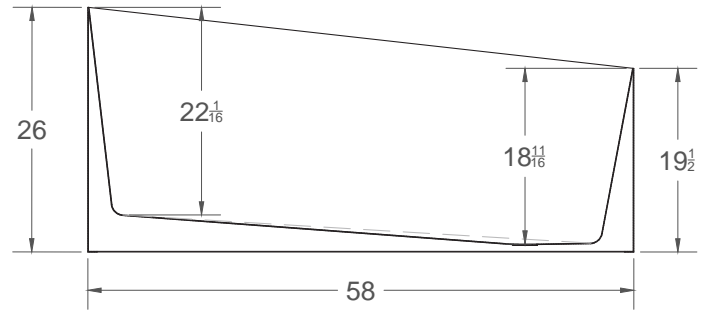

Item: TBT-5828PC

- Handcrafted Copper in Rose Gold Finish
- Lifetime Finish That Will Not Patina Over Time
- Easy to Clean and Maintain
- Limited Lifetime Warranty
- Coordinating Drain Available
- Fits 2½" Drain
- Overflow Can Not Be Added
- Dimensions: 58" L x 28" W x 26" to 19½" H

SIDE VIEW

TOP VIEW