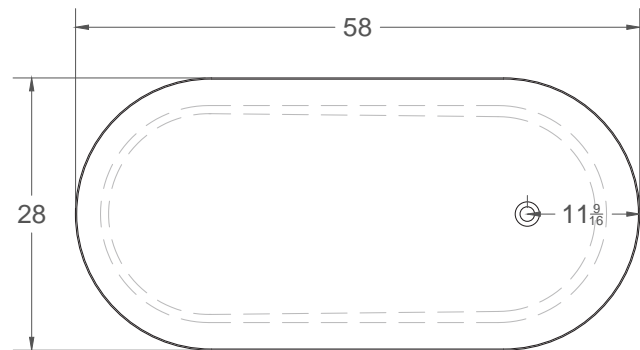

Item: TBT-5828PC

- Handcrafted Copper in Rose Gold Finish
- Lifetime Finish That Will Not Patina Over Time
- Easy to Clean and Maintain
- Limited Lifetime Warranty
- Coordinating Drain Available
- Fits 2½" Drain
- Overflow Can Not Be Added
- Dimensions: 58" L x 28" W x 26" to 19½" H

SIDE VIEW

TOP VIEW