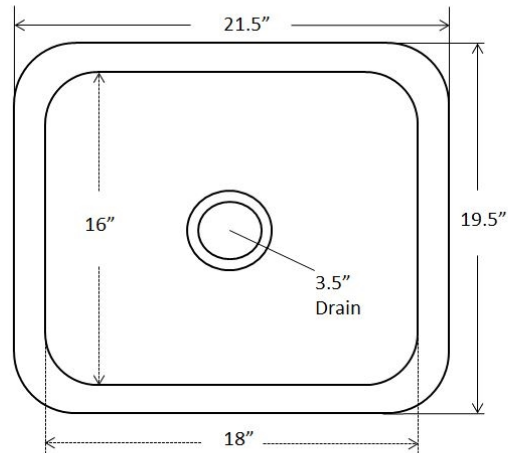

Rivera
Rivera Antique Copper
(Formally Hammered Antique Copper Vernazza)

Item: NS25033H

- Rectangular hand hammered antique copper 14 gauge
- Easy to clean and maintain
- Sound dampening panels and coating to reduce noise
- Rigorously tested to ensure no puddling or leaking
- Coordinating drain available
- Limited Lifetime Warranty

Dimensions:
Outer 21.5" x 19.5", 10" depth
Inner 18" x 16", 10" depth

For more information scan our QR code.
• iPhone open camera and hover over code click on pop-up and it will redirect you
• Android download QR app Lighting QR and follow instructions