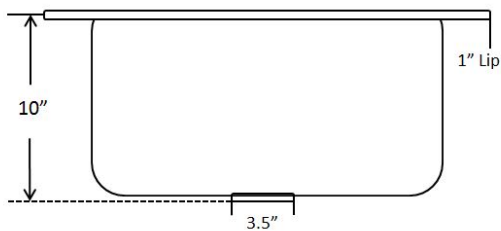

Rivera
Rivera Antique Copper
(Formally Hammered Antique Copper Vernazza)

Item: NS25033H

- Rectangular hand hammered antique copper 14 gauge
- Easy to clean and maintain
- Sound dampening panels and coating to reduce noise
- Rigorously tested to ensure no puddling or leaking
- Coordinating drain available
- Limited Lifetime Warranty

Dimensions:
Outer 21.5" x 19.5", 10" depth
Inner 18" x 16", 10" depth

For more information scan our QR code.
• iPhone open camera and hover over code click on pop-up and it will redirect you
• Android download QR app Lighting QR and follow instructions