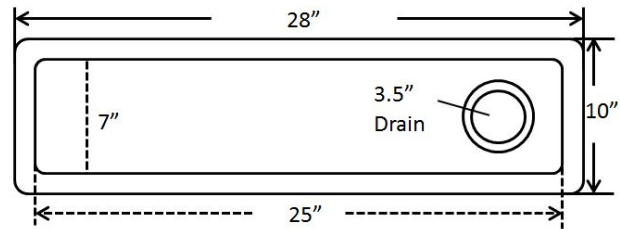

Paz Paz Aged Copper

(Formally Hammered Black Copper Sorento)

THOMPSON
TRADERS

Item: KRM-BC

- Rectangular hand hammered aged copper 14 gauge
- Easy to clean and maintain
- Sound dampening panels and coating to reduce noise
- Rigorously tested to ensure no puddling or leaking
- Coordinating drain available
- Limited Lifetime Warranty

Dimensions:

Outer 28" x 10", 6.5" - 4.5" depth

Inner 25" x 7", 6.5" - 4.5" depth

For more information scan our QR code.

- iPhone open camera and hover over code click on pop-up and it will redirect you
- Android download QR app Lighting QR and follow instructions