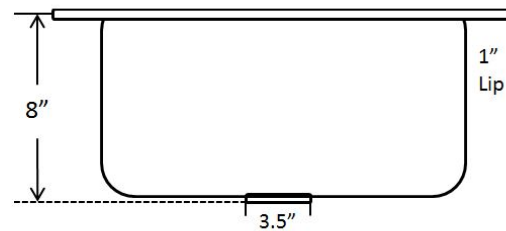

Rivera

Rivera Antique Copper II

(Formally Hammered Antique Copper Como)

THOMPSON
TRADERS

Item: KPU-1715HA

- Square hand hammered antique copper 14 gauge
- Easy to clean and maintain
- Sound dampening panels and coating to reduce noise
- Rigorously tested to ensure no puddling or leaking
- Coordinating drain available
- Limited Lifetime Warranty

Dimensions:

Outer 17" x 15", 8" depth

Inner 15" x 13", 8" depth

For more information scan our QR code.

- iPhone open camera and hover over code click on pop-up and it will redirect you
- Android download QR app Lighting QR and follow instructions