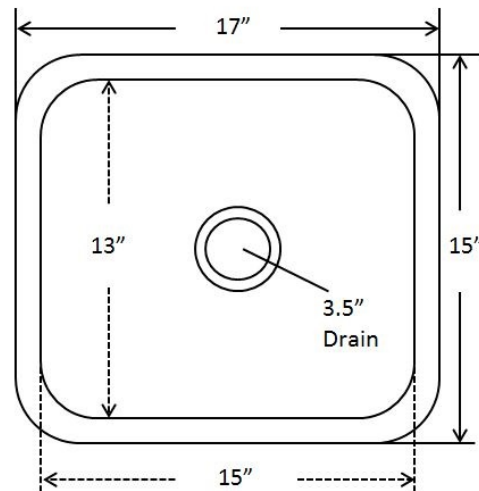

Rivera

Rivera Antique Copper II

(Formally Hammered Antique Copper Como)

THOMPSON
TRADERS

Item: KPU-1715HA

- Square hand hammered antique copper 14 gauge
- Easy to clean and maintain
- Sound dampening panels and coating to reduce noise
- Rigorously tested to ensure no puddling or leaking
- Coordinating drain available
- Limited Lifetime Warranty

Dimensions:

Outer 17" x 15", 8" depth

Inner 15" x 13", 8" depth

For more information scan our QR code.

- iPhone open camera and hover over code click on pop-up and it will redirect you
- Android download QR app Lighting QR and follow instructions