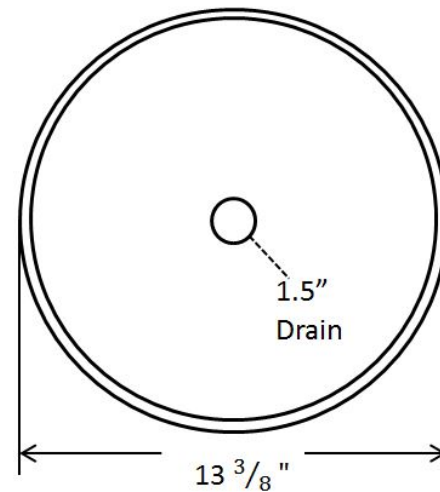

Leon  
Leon Palla  
(Formally Palla)

Item: BRV-14ASG

- Round hand hammered antique satin gold 18 gauge
- Easy to clean and maintain
- Sound dampening panels and coating to reduce noise
- Rigorously tested to ensure no puddling or leaking
- Coordinating drain available
- Limited Lifetime Warranty

Dimensions:

Outer 13.375" x 13.375", 5" depth

Inner 13.375" x 13.375", 5" depth

For more information scan our QR code.  
• iPhone open camera and hover over code click on pop-up and it will redirect you  
• Android download QR app Lighting QR and follow instructions