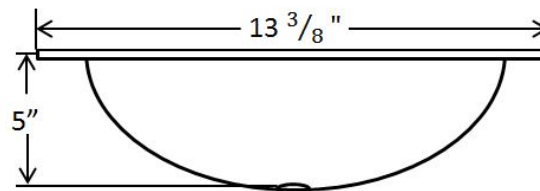

Leon  
Leon Palla  
(Formally Palla)

Item: BRV-14ASG

- Round hand hammered antique satin gold 18 gauge
- Easy to clean and maintain
- Sound dampening panels and coating to reduce noise
- Rigorously tested to ensure no puddling or leaking
- Coordinating drain available
- Limited Lifetime Warranty

Dimensions:

Outer 13.375" x 13.375", 5" depth

Inner 13.375" x 13.375", 5" depth

For more information scan our QR code.  
• iPhone open camera and hover over code click on pop-up and it will redirect you  
• Android download QR app Lighting QR and follow instructions