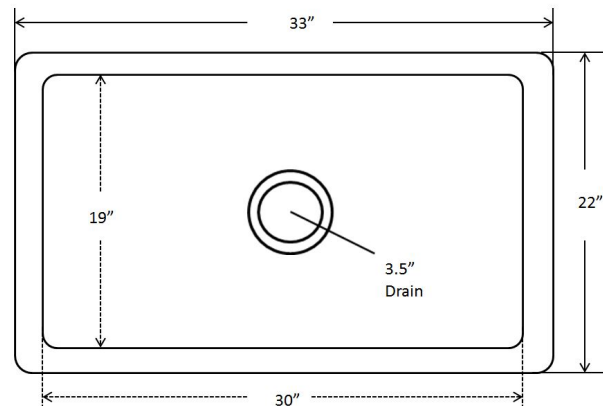

Dimensions:  
Outer 33" x 22", 9" depth  
Inner 30" x 19", 9" depth

For more information scan our QR code.  
• iPhone open camera and hover over code click on pop-up and it will redirect you  
• Android download QR app Lighting QR and follow instructions