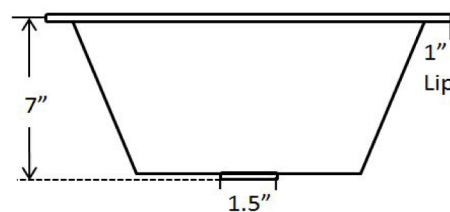

Tamayo Hammered Stainless Steel

(Formally Hammered Stainless Picssao)

THOMPSON
TRADERS

Item: 1S-HSS

- Square hand hammered stainless steel 18 gauge
- Easy to clean and maintain
- Rigorously tested to ensure no puddling or leaking
- Sound dampening panels and coating to reduce noise
- Coordinating drain available
- Limited Lifetime Warranty

Dimensions:

Outer Dimensions: 15 3/4" x 15 3/4", 7" depth

Inner: 13" x 13", 7" depth

For more information scan our QR code.
• iPhone open camera and hover over code click on pop-up and it will redirect you
• Android download QR app Lighting QR and follow instructions