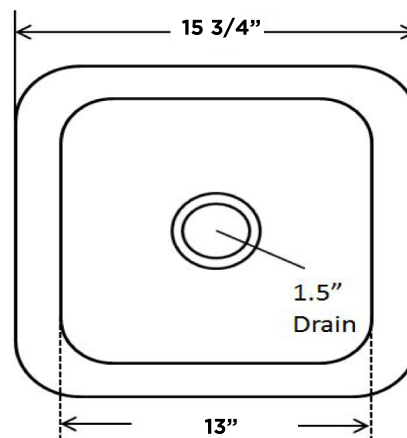

Tamayo Hammered Stainless Steel

(Formally Hammered Stainless Picssao)

THOMPSON
TRADERS

Item: 1S-HSS

- Square hand hammered stainless steel 18 gauge
- Easy to clean and maintain
- Rigorously tested to ensure no puddling or leaking
- Sound dampening panels and coating to reduce noise
- Coordinating drain available
- Limited Lifetime Warranty

Dimensions:

Outer Dimensions: 15 3/4" x 15 3/4", 7" depth

Inner: 13" x 13", 7" depth

For more information scan our QR code.
• iPhone open camera and hover over code click on pop-up and it will redirect you
• Android download QR app Lighting QR and follow instructions