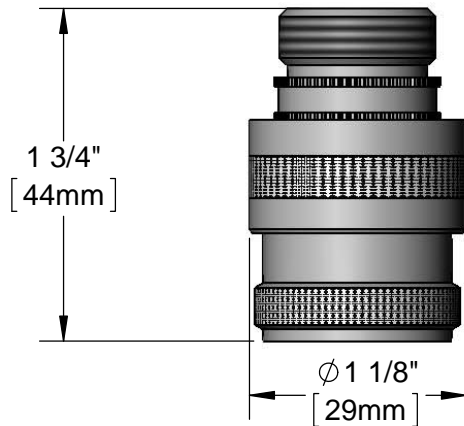

Architect/Engineering Specifications:

1/2" NPT chrome plated brass quick disconnect.

Job Name _____
 Model Specified _____ Quantity _____
 Variations Specified _____
 Date _____

Features & Benefits:

- Chrome plated brass quick disconnect
- 1/2" NPT inlet & outlet
- Material: Chrome plated brass