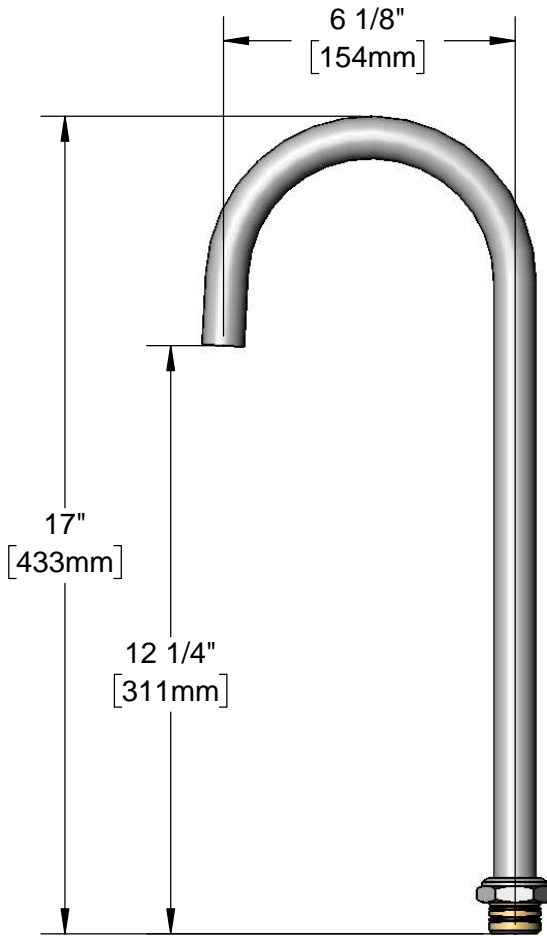

Plain End Outlet

Big-Flo Swivel Joint Fits All Standard T&S Big-Flo Swivel Outlets

Product Specifications:  
 Big-Flo 6" Swivel Gooseneck with Plain End Outlet

Product Compliance:  
 ASME A112.18.1 / CSA B125.1  
 NSF 61 - Section 9  
 NSF 372 (Low Lead Content)