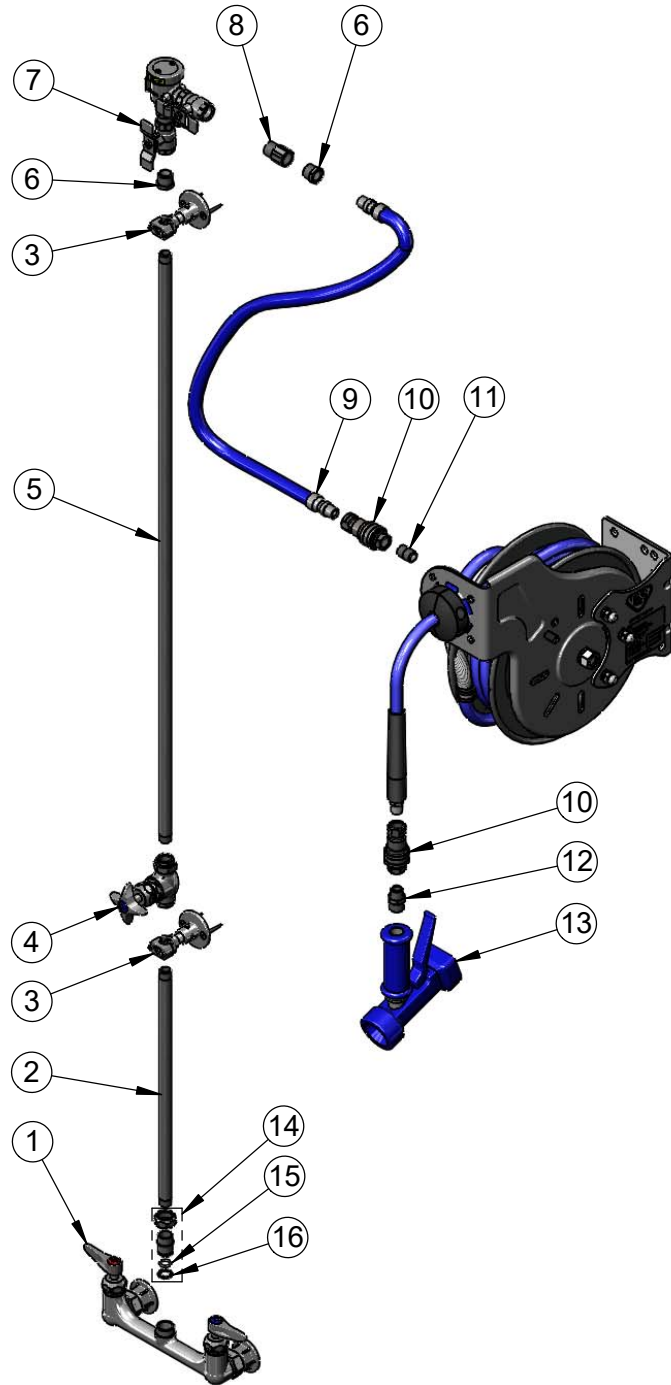

This Space for Architect/Engineer Approval

Job Name _____ Date _____

Model Specified _____ Quantity _____

Customer/Wholesaler _____

Contractor _____

Architect/Engineer _____

Product Specifications:
Open Stainless Steel Hose Reel w/ 15' of 3/8" Hose, Rear Trigger Gun w/ Quick Disconnect, Vacuum Breaker, 3/8" NPT Flexible Water Connector, 8" Wall Mount Mixing Faucet w/ Quarter-Turn Cerama Cartridges with Check Valve & Control Valve

Item No.

Travelers Rest, SC: 800-476-4103 • Simi Valley, CA: 800-423-0150 • Fax: 864-834-3518 • www.tsbrass.com

ITEM NO.	SALES NO.	DESCRIPTION
1	B-0131-LN-CR-SC	8" Wall Mount Faucet w/ Quarter-Turn Ceramas & Check Valves
2	000368-40	3/8" NPT x 16" Riser
3	B-0109-07	Wall Bracket
4	0RK3	Control Valve
5	002558-40	3/8" NPT x 40" Riser
6	001359-40	1/2" NPT Male x 3/8" NPT Female Hex Bushing
7	B-0963	1/2" NPT Vacuum Breaker w/ Integral Check Valve
8	015073-40	Check Valve w/ 1/2" NPT Adapter
9	HW-2B-36	3/8" NPT x 36" Flexible Water Hose
10	AW-5B	3/8" NPT Quick Disconnect
11	002535-25	3/8" Close Nipple
12	062A	1/2" NPT Male x 3/8" NPT Male Adapter
13	MV-2516-24	Rear Trigger Gun, 5/16" Orifice
14	EZ-K	EasyInstall Kit
15	001065-45	O-Ring
16	014200-45	Star Washer, Anti-Rotation

Product Specifications:

Open Stainless Steel Hose Reel w/ 15' of 3/8" Hose, Rear Trigger Gun w/ Quick Disconnect, Vacuum Breaker, 3/8" NPT Flexible Water Connector, 8" Wall Mount Mixing Faucet w/ Quarter-Turn Cerama Cartridges with Check Valve & Control Valve