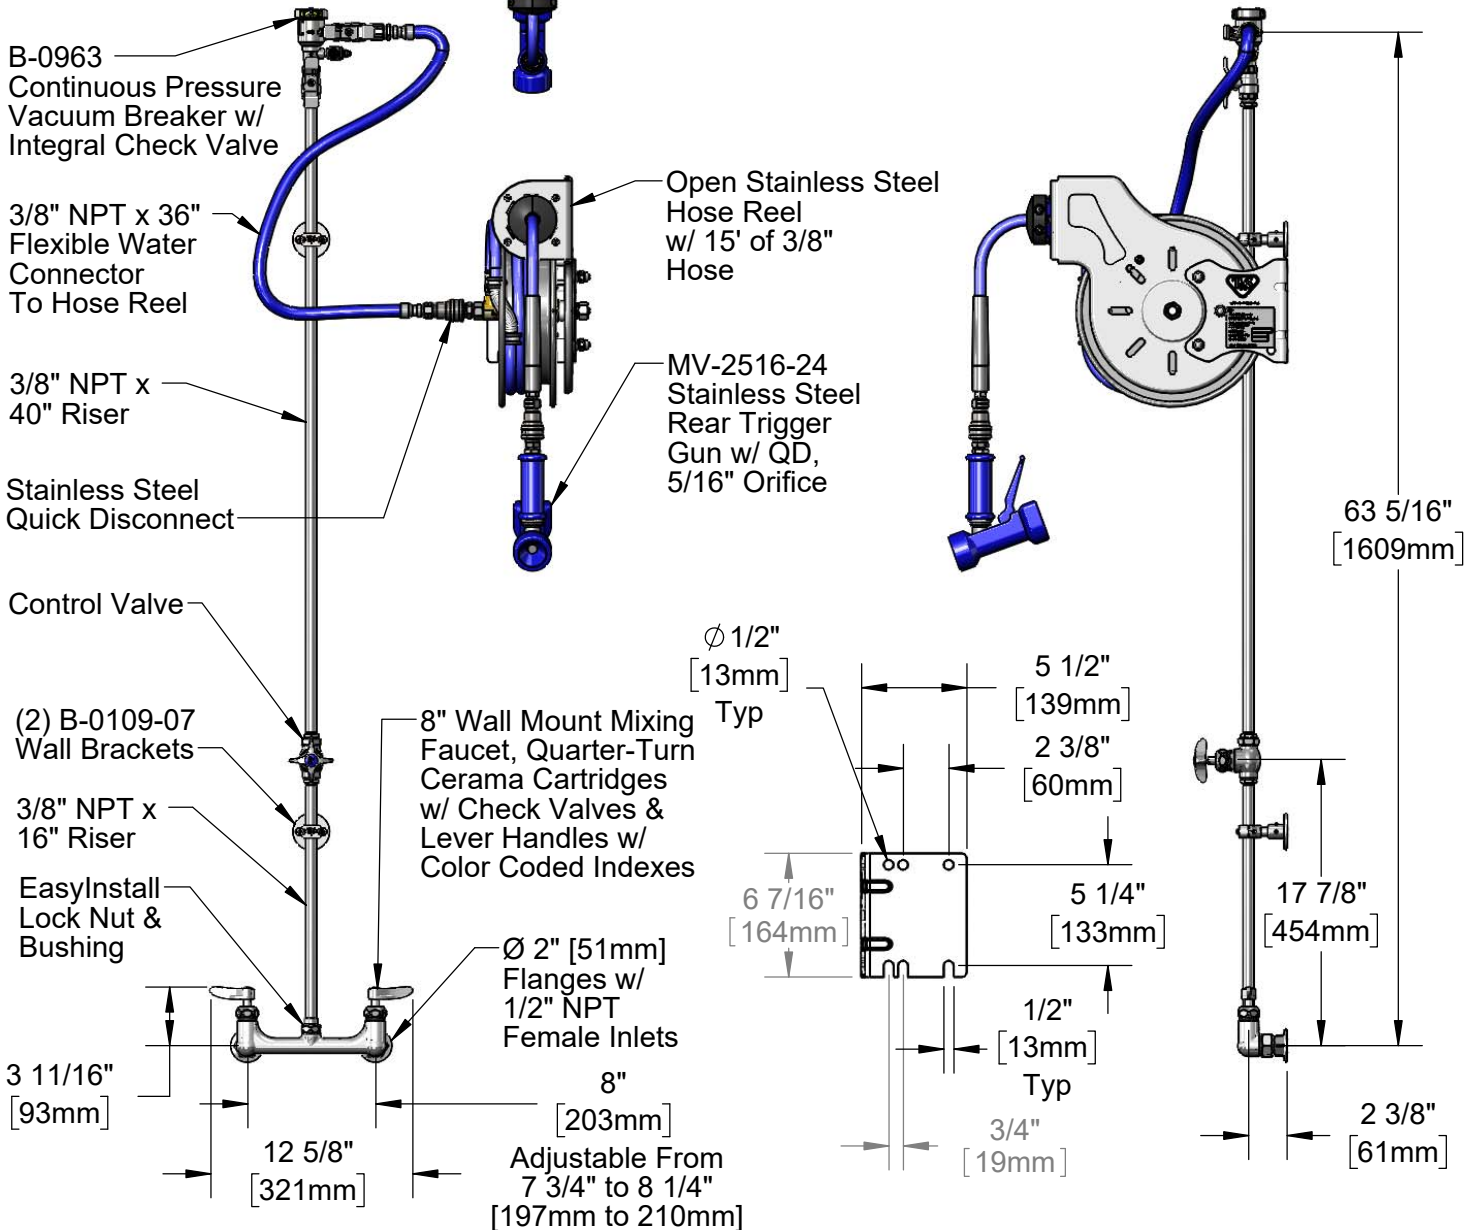

This Space for Architect/Engineer Approval

Job Name _____ Date _____

Model Specified _____ Quantity _____

Customer/Wholesaler _____

Contractor _____

Architect/Engineer _____

Product Specifications:
Open Stainless Steel Hose Reel w/ 15' of 3/8" Hose, Rear Trigger Gun w/ Quick Disconnect, Vacuum Breaker, 3/8" NPT Flexible Water Connector, 8" Wall Mount Mixing Faucet w/ Quarter-Turn Cerama Cartridges with Check Valve & Control Valve

Item No.

Travelers Rest, SC: 800-476-4103 • Simi Valley, CA: 800-423-0150 • Fax: 864-834-3518 • www.tsbrass.com

ITEM NO.	SALES NO.	DESCRIPTION
1	B-0131-LN-CR-SC	8" Wall Mount Faucet w/ Quarter-Turn Ceramas & Check Valves
2	000368-40	3/8" NPT x 16" Riser
3	B-0109-07	Wall Bracket
4	0RK3	Control Valve
5	002558-40	3/8" NPT x 40" Riser
6	001359-40	1/2" NPT Male x 3/8" NPT Female Hex Bushing
7	B-0963	1/2" NPT Vacuum Breaker w/ Integral Check Valve
8	015073-40	Check Valve w/ 1/2" NPT Adapter
9	HW-2B-36	3/8" NPT x 36" Flexible Water Hose
10	AW-5B	3/8" NPT Quick Disconnect
11	002535-25	3/8" Close Nipple
12	062A	1/2" NPT Male x 3/8" NPT Male Adapter
13	MV-2516-24	Rear Trigger Gun, 5/16" Orifice
14	EZ-K	EasyInstall Kit
15	001065-45	O-Ring
16	014200-45	Star Washer, Anti-Rotation

Product Specifications:

Open Stainless Steel Hose Reel w/ 15' of 3/8" Hose, Rear Trigger Gun w/ Quick Disconnect, Vacuum Breaker, 3/8" NPT Flexible Water Connector, 8" Wall Mount Mixing Faucet w/ Quarter-Turn Cerama Cartridges with Check Valve & Control Valve