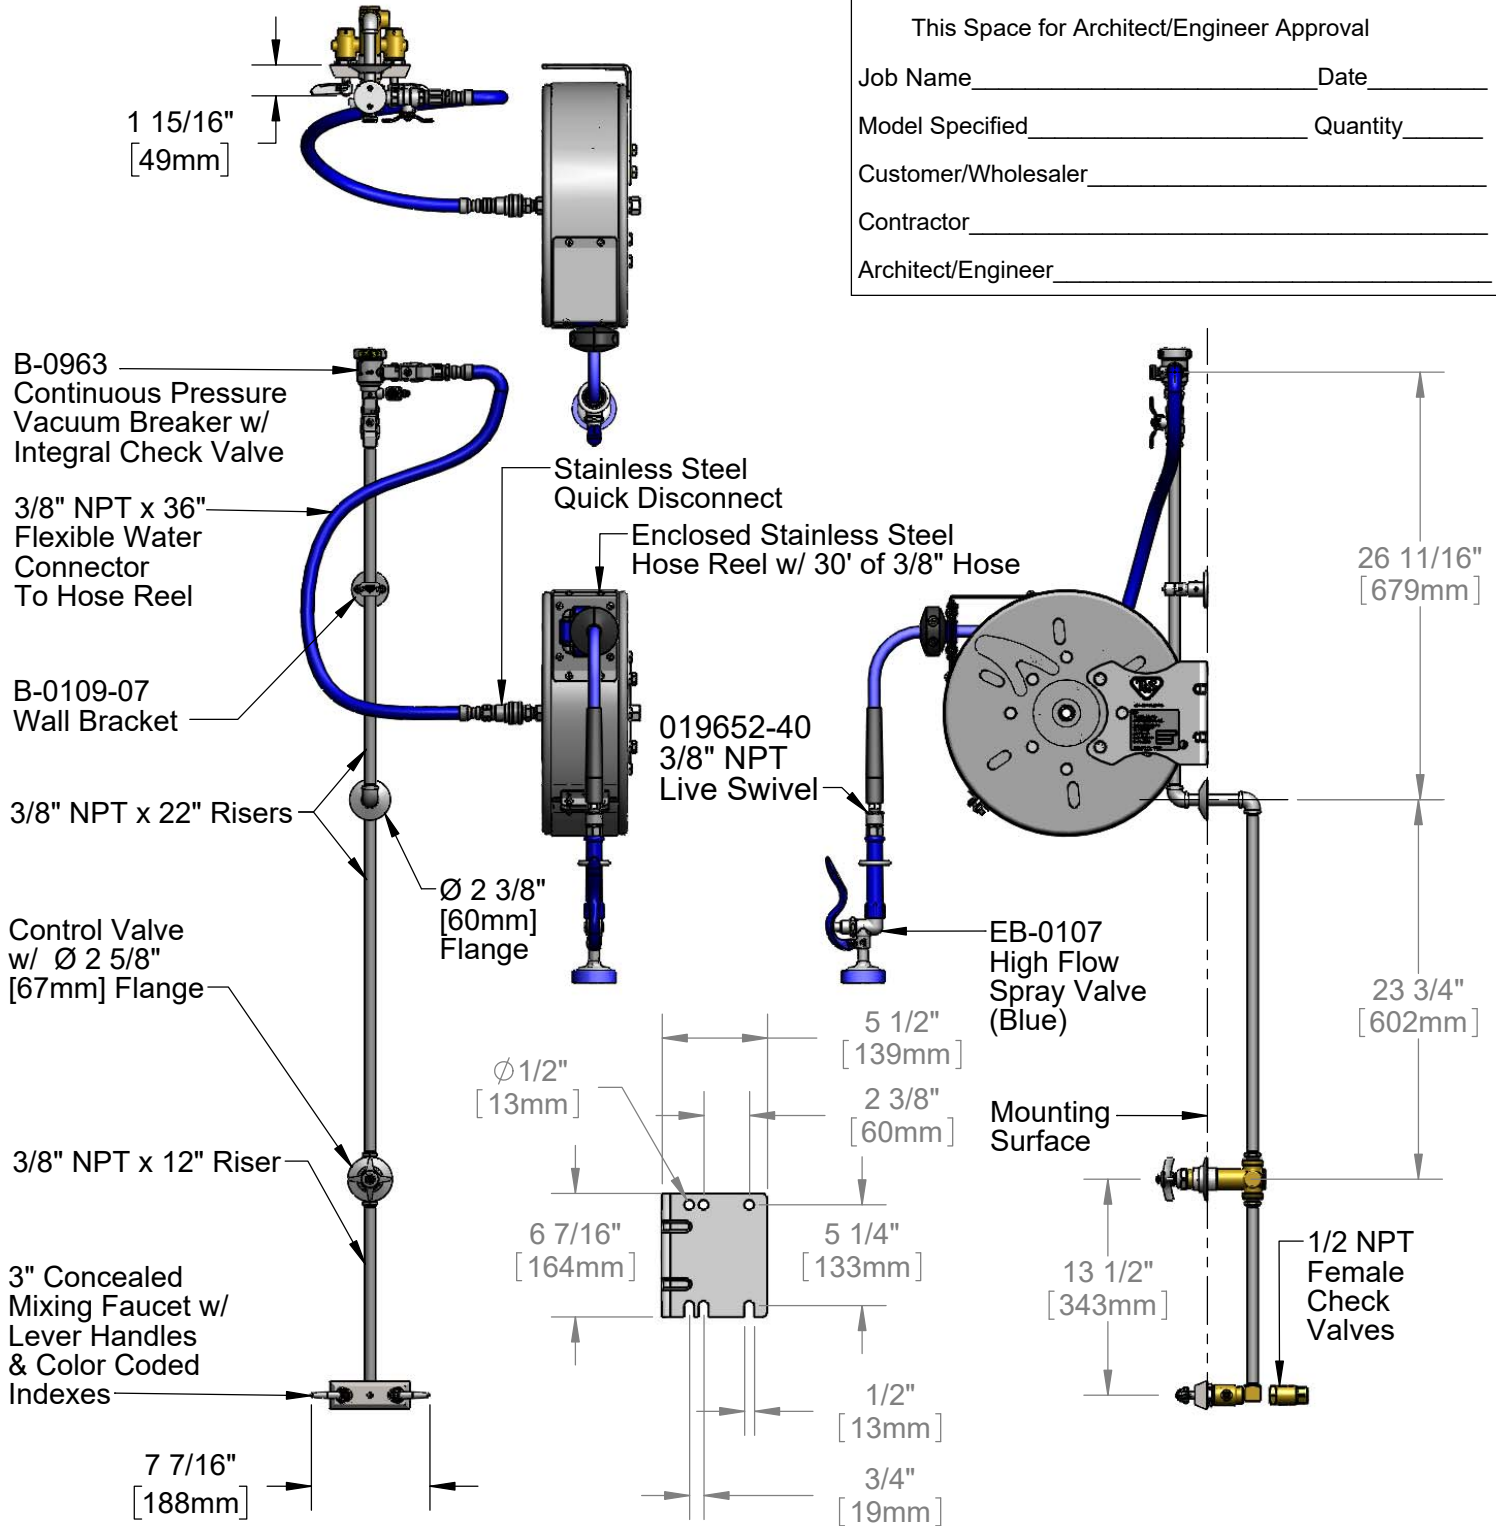

This Space for Architect/Engineer Approval

Job Name _____ Date _____
 Model Specified _____ Quantity _____
 Customer/Wholesaler _____
 Contractor _____
 Architect/Engineer _____

Product Specifications:
 Enclosed Stainless Steel Hose Reel w/ 30' of 3/8" Hose, High Flow Spray Valve (Blue) w/ Swivel, Vacuum Breaker, 3/8" NPT Flexible Water Connector, 3" Concealed Mixing Faucet & Control Valve

Item No.

Travelers Rest, SC: 800-476-4103 • Simi Valley, CA: 800-423-0150 • Fax: 864-834-3518 • www.tsbrass.com

ITEM NO.	SALES NO.	DESCRIPTION
1	B-0513	3" Concealed Mixing Faucet
2	B-CVH1-2	1/2" Check Valve
3	145X	3/8" NPT x 12" Riser
4	0RK2	Control Valve
5	001371-40	3/8" NPT x 22" Riser
6	001355-40	Elbow, 3/8 NPT
7	B-0109-07	Wall Bracket
8	001359-40	1/2" NPT Male x 3/8" NPT Female Hex Bushing
9	B-0963	1/2" NPT Continuous Pressure VB w/ Integral Check Valve
10	015073-40	Check Valve w/ 1/2" NPT Adapter
11	HW-4B-36	3/8" NPT x 36" Flexible Water Hose
12	AW-5B	3/8" NPT Quick Disconnect
13	002535-25	3/8" Close Nipple
14	B-7122-C01	Enclosed Stainless Steel Reel w/ 30' of 3/8" Hose
15	012504-40	Grip Handle (Blue), 3/8" NPT
16	000907-45	Spray Valve Hold Down Ring
17	010476-45	#27 Washer
18	EB-0107	High Flow Spray Valve (Blue)
19	019652-40	3/8" NPT Live Swivel

Product Specifications:

Enclosed Stainless Steel Hose Reel w/ 30' of 3/8" Hose, High Flow Spray Valve (Blue) w/ Swivel, Vacuum Breaker, 3/8" NPT Flexible Water Connector, 3" Concealed Mixing Faucet & Control Valve