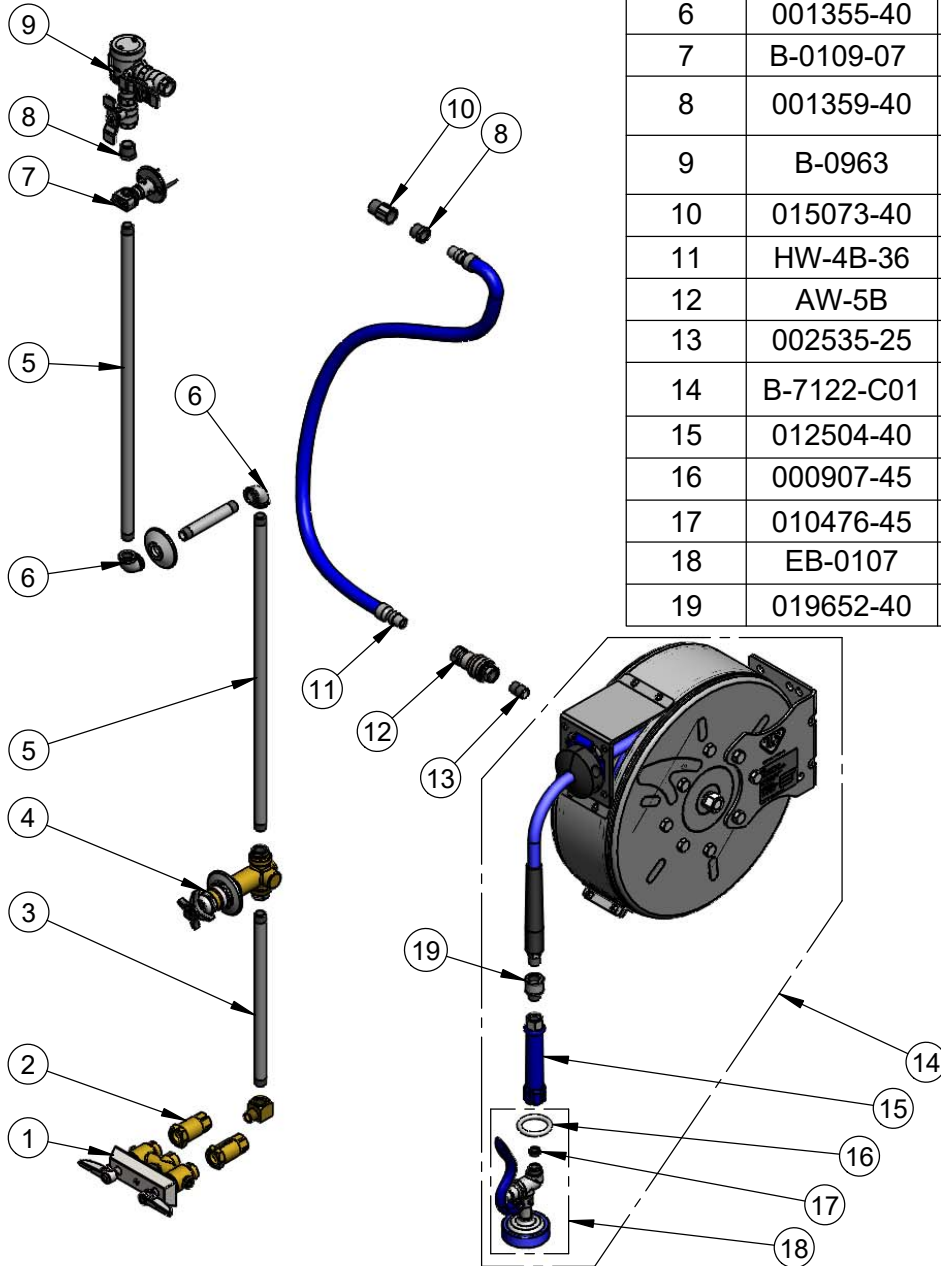

This Space for Architect/Engineer Approval

Job Name _____ Date _____
 Model Specified _____ Quantity _____
 Customer/Wholesaler _____
 Contractor _____
 Architect/Engineer _____

Product Specifications:
 Enclosed Stainless Steel Hose Reel w/ 30' of 3/8" Hose, High Flow Spray Valve (Blue) w/ Swivel, Vacuum Breaker, 3/8" NPT Flexible Water Connector, 3" Concealed Mixing Faucet & Control Valve

Item No.

Travelers Rest, SC: 800-476-4103 • Simi Valley, CA: 800-423-0150 • Fax: 864-834-3518 • www.tsbrass.com

ITEM NO.	SALES NO.	DESCRIPTION
1	B-0513	3" Concealed Mixing Faucet
2	B-CVH1-2	1/2" Check Valve
3	145X	3/8" NPT x 12" Riser
4	0RK2	Control Valve
5	001371-40	3/8" NPT x 22" Riser
6	001355-40	Elbow, 3/8 NPT
7	B-0109-07	Wall Bracket
8	001359-40	1/2" NPT Male x 3/8" NPT Female Hex Bushing
9	B-0963	1/2" NPT Continuous Pressure VB w/ Integral Check Valve
10	015073-40	Check Valve w/ 1/2" NPT Adapter
11	HW-4B-36	3/8" NPT x 36" Flexible Water Hose
12	AW-5B	3/8" NPT Quick Disconnect
13	002535-25	3/8" Close Nipple
14	B-7122-C01	Enclosed Stainless Steel Reel w/ 30' of 3/8" Hose
15	012504-40	Grip Handle (Blue), 3/8" NPT
16	000907-45	Spray Valve Hold Down Ring
17	010476-45	#27 Washer
18	EB-0107	High Flow Spray Valve (Blue)
19	019652-40	3/8" NPT Live Swivel

Product Specifications:

Enclosed Stainless Steel Hose Reel w/ 30' of 3/8" Hose, High Flow Spray Valve (Blue) w/ Swivel, Vacuum Breaker, 3/8" NPT Flexible Water Connector, 3" Concealed Mixing Faucet & Control Valve