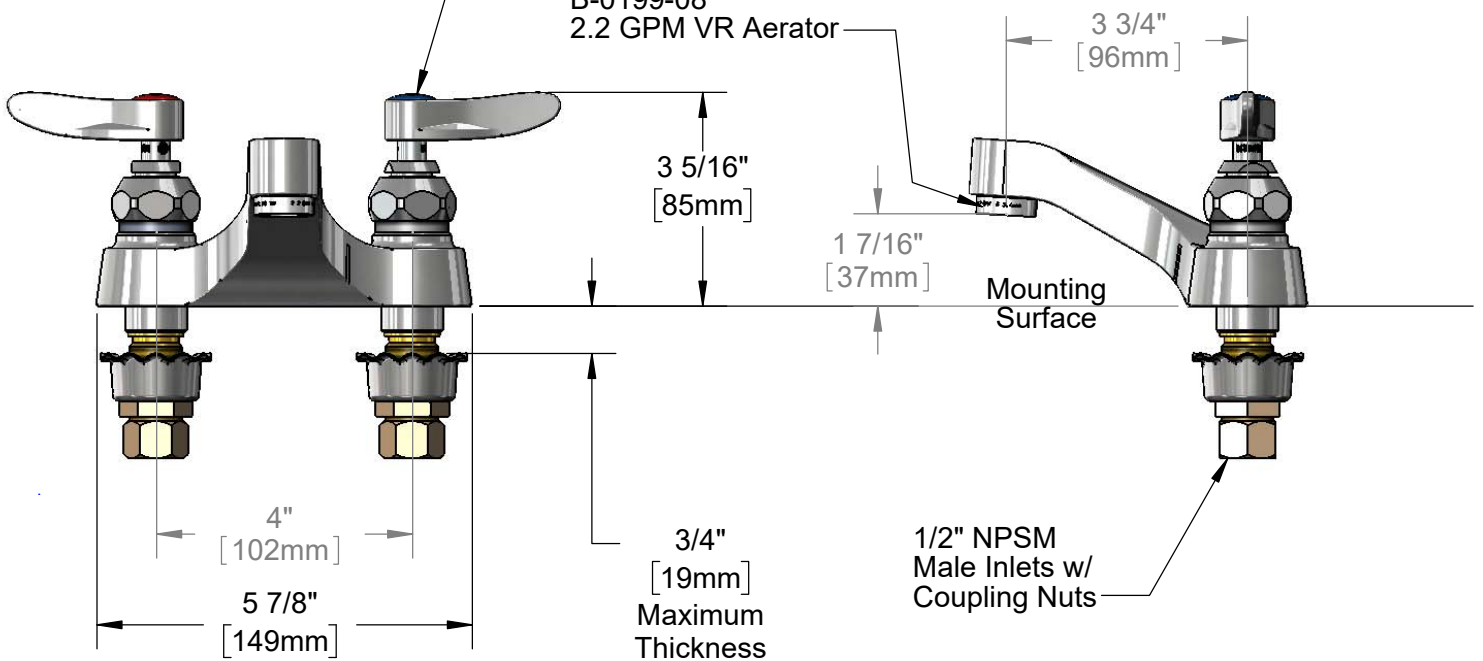

B-0199-08
2.2 GPM VR Aerator

Rough-In Requirement:
(2) ϕ 1 1/8" [29mm] Mounting Holes

Product Specifications:
4" Centerset Deck Mount Faucet, Quarter-Turn Eterna Cartridges w/ Spring Checks, Lever Handles w/ VR Screws, 2.2 GPM VR Aerator & 1/2" NPSM Male Inlets w/ Coupling Nuts

Model No.
B-0871-VF22-QT

Item No.

Travelers Rest, SC: 800-476-4103 • Simi Valley, CA: 800-423-0150 • Fax: 864-834-3518 • www.tsbrass.com

ITEM NO.	SALES NO.	DESCRIPTION
1	B-0199-08	VR 2.2 GPM Aerator, 13/16-27 UN Male w/ Key
2	012443-40NS	Quarter-Turn Eterna Cartridge w/ Spring Check, RTC
3	001193-19NS	Red Button Index, Press-in
4	018506-19NS	Blue Button Index, Press-in
5	VRS-2	VR Wrist Action Handle Screw (2) w/ Spanner Bit
6	001638-45NS	Lever Handle (New Style)
7	012442-40NS	Quarter-Turn Eterna Cartridge w/ Spring Check, LTC
8	001000-45	Rosette Washer
9	002954-45	Shank Lock Nut
10	000958-20	Coupling Nut

Product Specifications:
 4" Centerset Deck Mount Faucet, Quarter-Turn Eterna Cartridges w/ Spring Checks, Lever Handles w/ VR Screws, 2.2 GPM VR Aerator & 1/2" NPSM Male Inlets w/ Coupling Nuts

Product Compliance:
 ASME A112.18.1 / CSA B125.1
 NSF 61 - Section 9
 NSF 372 (Low Lead Content)
 ANSI A117.1 (ADA)