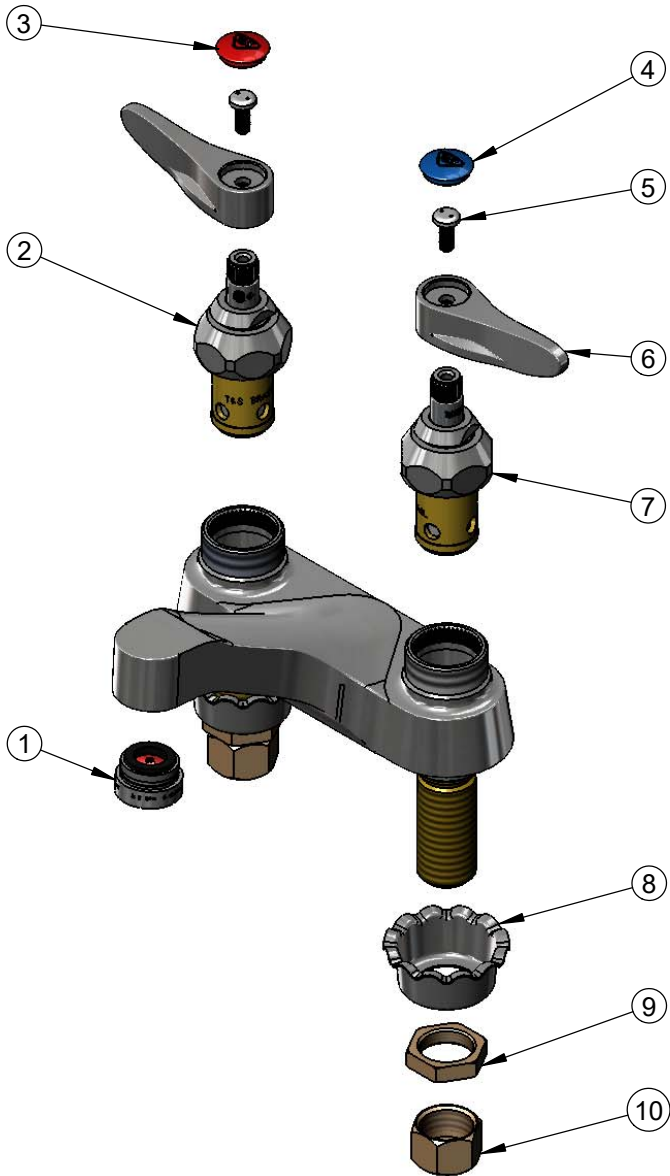

B-0199-08
2.2 GPM VR Aerator

Rough-In Requirement:
(2) ϕ 1 1/8" [29mm] Mounting Holes

Product Specifications:
4" Centerset Deck Mount Faucet, Quarter-Turn Eterna Cartridges w/ Spring Checks, Lever Handles w/ VR Screws, 2.2 GPM VR Aerator & 1/2" NPSM Male Inlets w/ Coupling Nuts

Product Compliance:
ASME A112.18.1 / CSA B125.1
NSF 61 - Section 9
NSF 372 (Low Lead Content)
ANSI A117.1 (ADA)

T&S BRASS AND BRONZE WORKS, INC.
 2 Saddleback Cove / P.O. Box 1088
 Travelers Rest, SC 29690

Model No.
B-0871-VF22-QT

Item No.

Travelers Rest, SC: 800-476-4103 • Simi Valley, CA: 800-423-0150 • Fax: 864-834-3518 • www.tsbrass.com

ITEM NO.	SALES NO.	DESCRIPTION
1	B-0199-08	VR 2.2 GPM Aerator, 13/16-27 UN Male w/ Key
2	012443-40NS	Quarter-Turn Eterna Cartridge w/ Spring Check, RTC
3	001193-19NS	Red Button Index, Press-in
4	018506-19NS	Blue Button Index, Press-in
5	VRS-2	VR Wrist Action Handle Screw (2) w/ Spanner Bit
6	001638-45NS	Lever Handle (New Style)
7	012442-40NS	Quarter-Turn Eterna Cartridge w/ Spring Check, LTC
8	001000-45	Rosette Washer
9	002954-45	Shank Lock Nut
10	000958-20	Coupling Nut

Product Specifications:
 4" Centerset Deck Mount Faucet, Quarter-Turn Eterna Cartridges w/ Spring Checks, Lever Handles w/ VR Screws, 2.2 GPM VR Aerator & 1/2" NPSM Male Inlets w/ Coupling Nuts

Product Compliance:
 ASME A112.18.1 / CSA B125.1
 NSF 61 - Section 9
 NSF 372 (Low Lead Content)
 ANSI A117.1 (ADA)