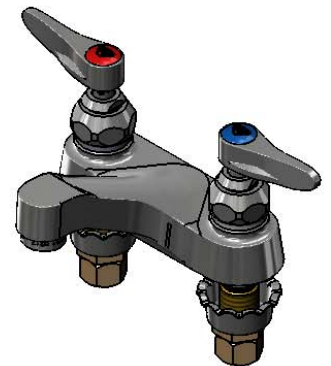

T&S BRASS AND BRONZE WORKS, INC.

2 Saddleback Cove / P.O. Box 1088
Travelers Rest, SC 29690

Model No.

B-0871-VF22-QT

Item No.

Travelers Rest, SC: 800-476-4103 • Simi Valley, CA: 800-423-0150 • Fax: 864-834-3518 • www.tsbrass.com

ADA Compliant

This Space for Architect/Engineer Approval

Job Name _____ Date _____

Model Specified _____ Quantity _____

Customer/Wholesaler _____

Contractor _____

Architect/Engineer _____