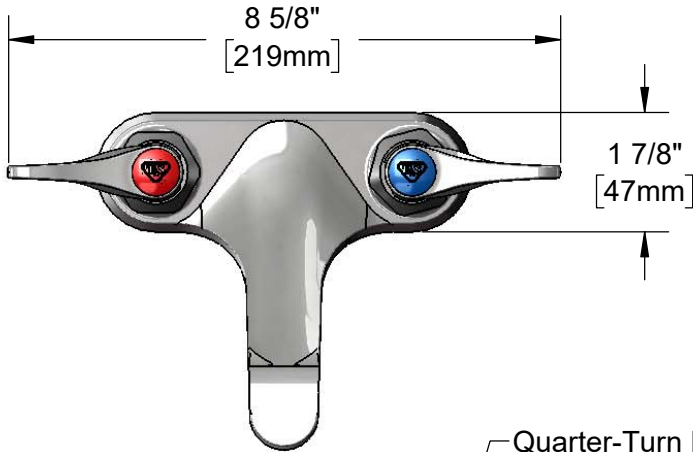

T&S BRASS AND BRONZE WORKS, INC.

2 Saddleback Cove / P.O. Box 1088
Travelers Rest, SC 29690

Model No.

B-0871-VF22-QT

Item No.

Travelers Rest, SC: 800-476-4103 • Simi Valley, CA: 800-423-0150 • Fax: 864-834-3518 • www.tsbrass.com

ADA Compliant

This Space for Architect/Engineer Approval

Job Name _____ Date _____

Model Specified _____ Quantity _____

Customer/Wholesaler _____

Contractor _____

Architect/Engineer _____