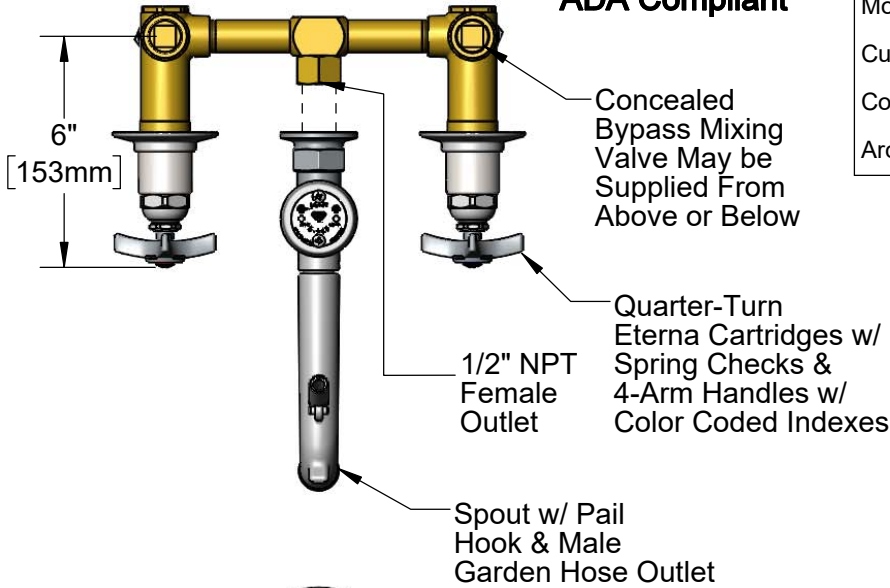

T&S BRASS AND BRONZE WORKS, INC.

2 Saddleback Cove / P.O. Box 1088
Travelers Rest, SC 29690

Model No.

B-0699

Item No.

Travelers Rest, SC: 800-476-4103 • Simi Valley, CA: 800-423-0150 • Fax: 864-834-3518 • www.tsbrass.com

ADA Compliant

This Space for Architect/Engineer Approval

Job Name _____ Date _____

Model Specified _____ Quantity _____

Customer/Wholesaler _____

Contractor _____

Architect/Engineer _____