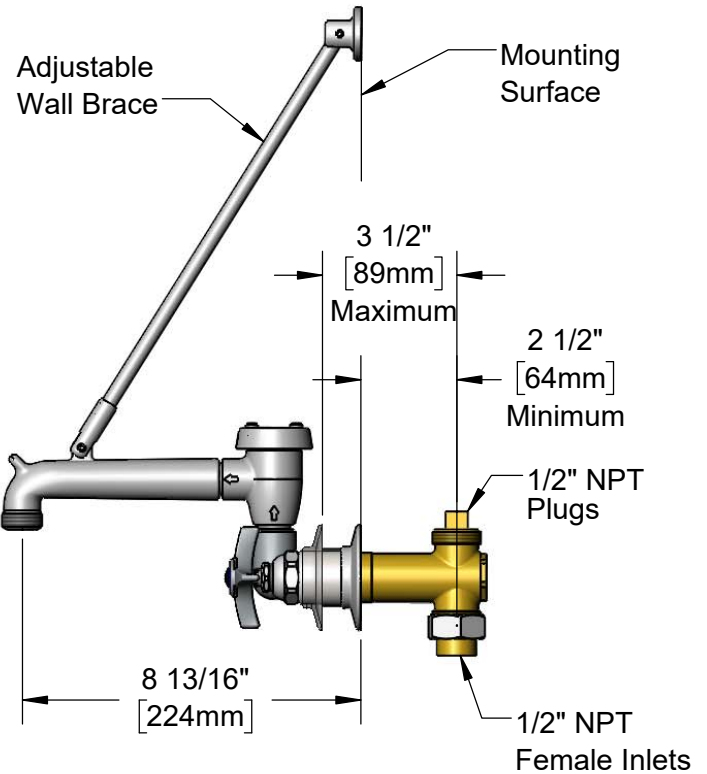

Rough-In Requirement:
 $\phi 1 1/2''$ [38mm] Mounting Holes

Product Specifications:
8" Wall Mount Concealed Mixing Valve, Quarter-Turn Eterna Cartridges w/ Spring Checks, 4-Arm Handles, Spout w/ Pail Hook & Male Garden Hose Outlet, Upper Support Rod & 1/2" Female Inlets/Outlets

Product Compliance:
ASME A112.18.1 / CSA B125.1
NSF 61 Exempt (Non-Potable)
ANSI A117.1 (ADA)
ASSE 1001 (VB)