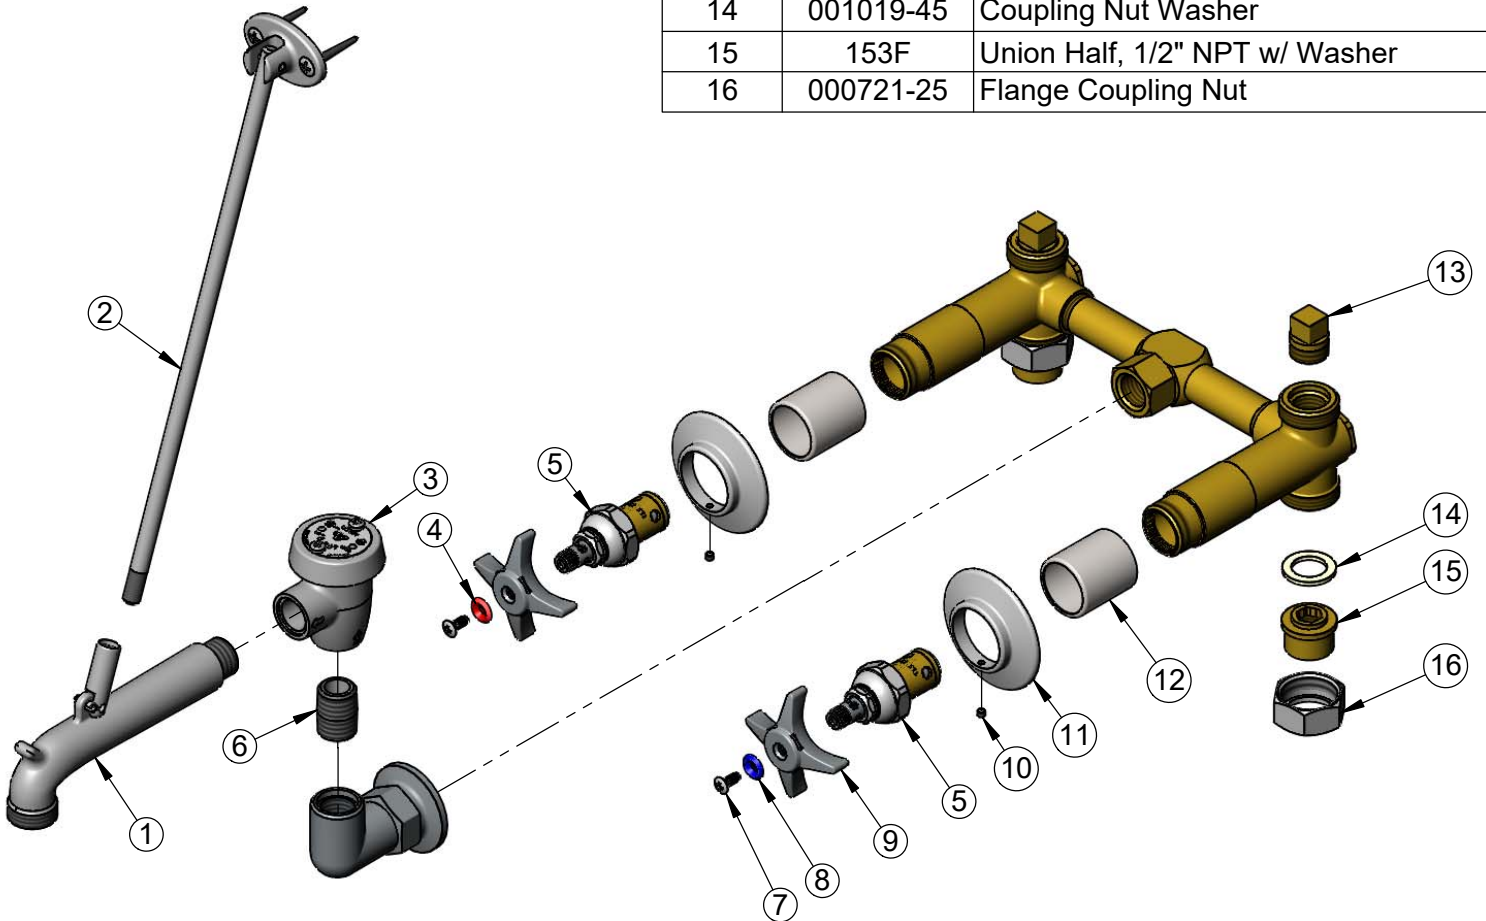

Product Specifications:

8" Wall Mount Concealed Mixing Valve, Quarter-Turn Eterna Cartridges w/ Spring Checks, 4-Arm Handles, Spout w/ Pail Hook & Male Garden Hose Outlet, Upper Support Rod & 1/2" Female Inlets/Outlets

B-0699

Item No.

Travelers Rest, SC: 800-476-4103 • Simi Valley, CA: 800-423-0150 • Fax: 864-834-3518 • www.tsbrass.com

ITEM NO.	SALES NO.	DESCRIPTION
1	009545-40	Nozzle w/ Clevis - Polished Chrome
2	009546-40	Support Rod - Polished Chrome
3	B-0969	Vacuum Breaker
4	001661-45	Red Index-HW
5	012443-40	Quarter-Turn Eterna Cartridge w/ Spring Check, RTC
6	002534-25	Close Nipple, 1/2" NPT
7	000922-45	Lever Handle Screw
8	001660-45	Blue Index-CW
9	002521-45	4-Arm Handle
10	000939-45	Escutcheon, Set Screw
11	001501-40	Escutcheon
12	151F	Escutcheon Tube
13	001347-20	1/2" NPT Square Head Plug
14	001019-45	Coupling Nut Washer
15	153F	Union Half, 1/2" NPT w/ Washer
16	000721-25	Flange Coupling Nut