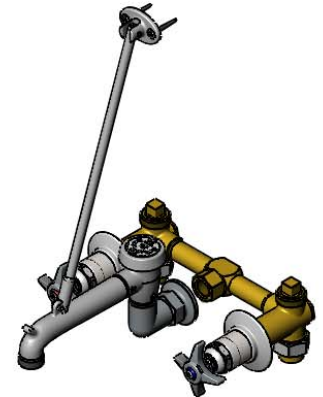

Rough-In Requirement:
 $\phi 1 1/2''$ [38mm] Mounting Holes

Product Specifications:
8" Wall Mount Concealed Mixing Valve, Quarter-Turn Eterna Cartridges w/ Spring Checks, 4-Arm Handles, Spout w/ Pail Hook & Male Garden Hose Outlet, Upper Support Rod & 1/2" Female Inlets/Outlets

Product Compliance:
ASME A112.18.1 / CSA B125.1
NSF 61 Exempt (Non-Potable)
ANSI A117.1 (ADA)
ASSE 1001 (VB)