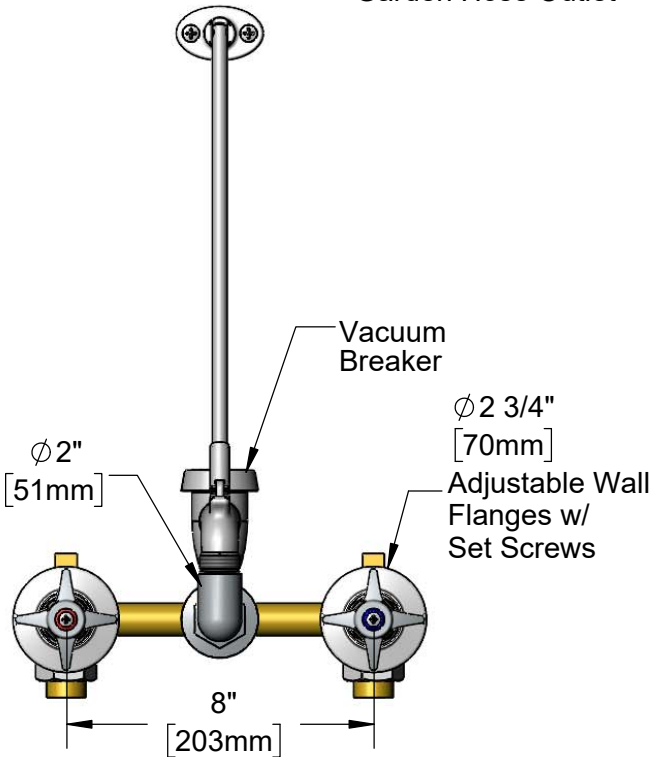

Rough-In Requirement:
 $\phi 1 1/2''$ [38mm] Mounting Holes

Product Specifications:
8" Wall Mount Concealed Mixing Valve, Quarter-Turn Eterna Cartridges w/ Spring Checks, 4-Arm Handles, Spout w/ Pail Hook & Male Garden Hose Outlet, Upper Support Rod & 1/2" Female Inlets/Outlets

Product Compliance:
ASME A112.18.1 / CSA B125.1
NSF 61 Exempt (Non-Potable)
ANSI A117.1 (ADA)
ASSE 1001 (VB)