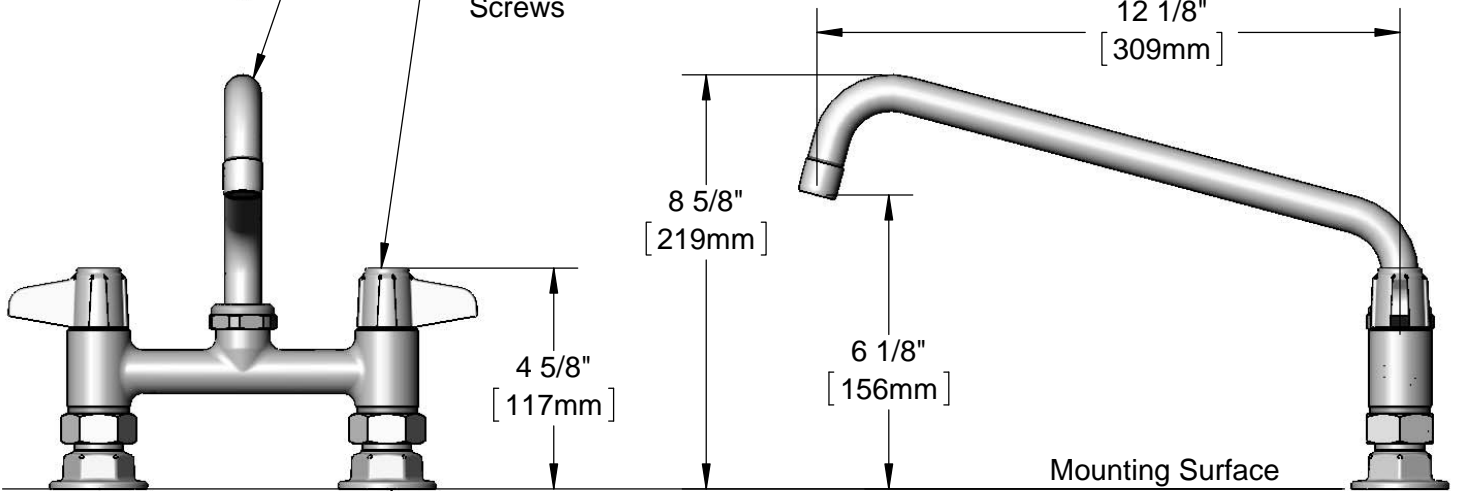

Quarter-Turn Ceramic
 Cartridges & equip Lever
 Handles w/ Color Coded
 Screws

6" [152mm]
 Adjustable from
 5 3/4" to 6 1/4"
 [146mm to 159mm]

Ø 2" [51mm]
 Flanges w/
 1/2" NPT
 Female Inlets

Rough-In Requirement:
 (2) Ø 1" [25mm] Mounting Holes

Model Number
5F-6DLS12A

Product Specifications:
 6" Deck Mount Mixing Faucet, Quarter-Turn Ceramic
 Cartridges, equip Lever Handles, 12" equip Swing Nozzle,
 2.2 GPM Aerator & 1/2" NPT Supply Nipple Kit