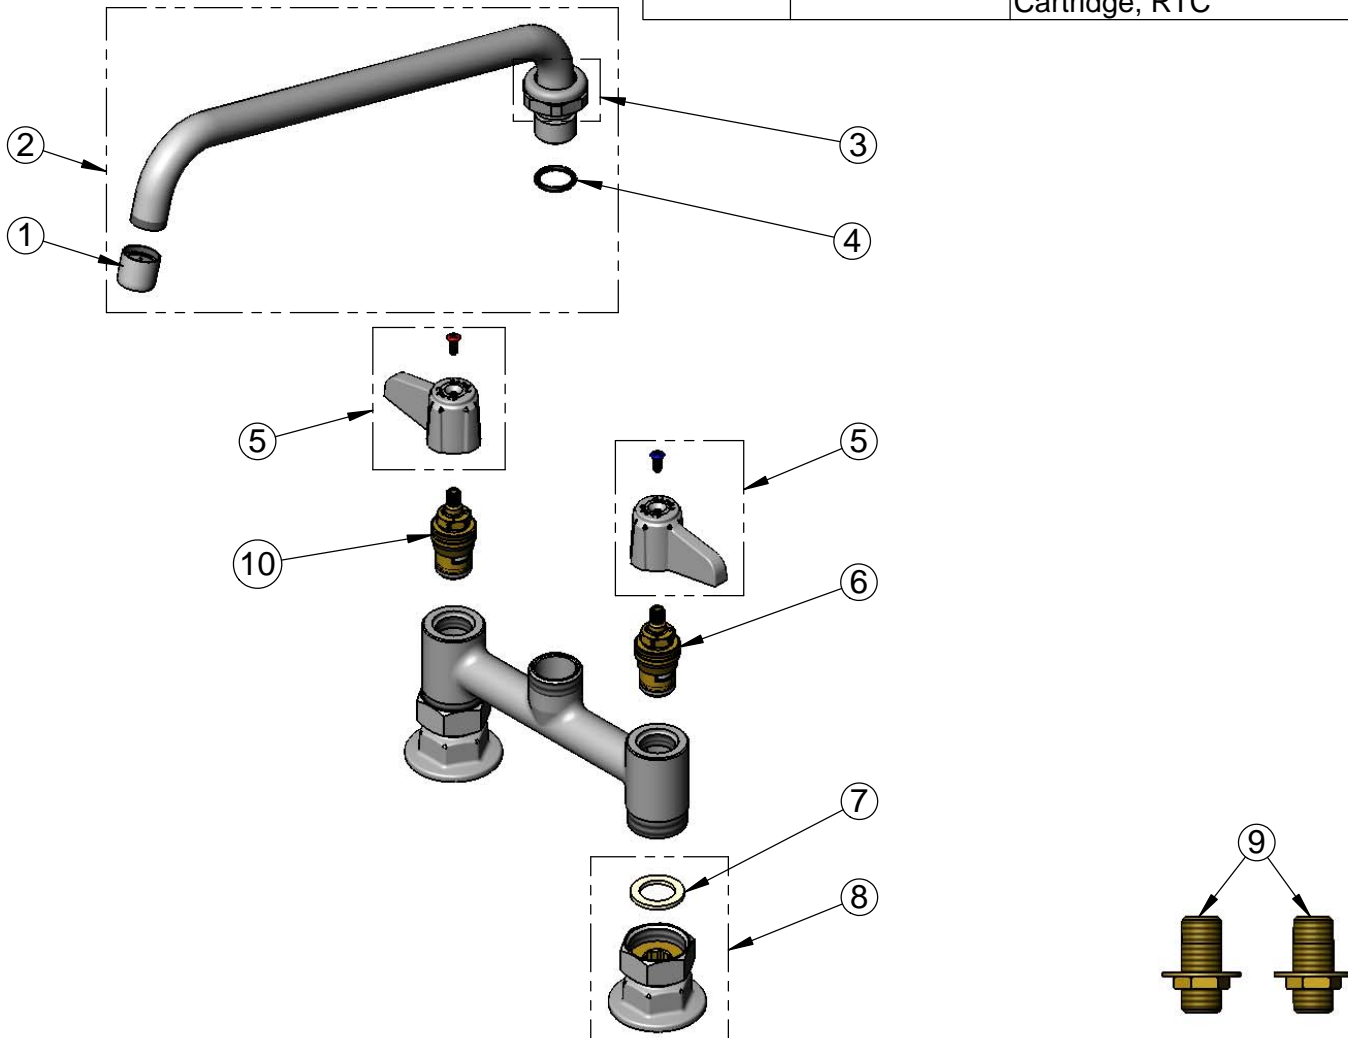

Quarter-Turn Ceramic
 Cartridges & equip Lever
 Handles w/ Color Coded
 Screws

6" [152mm]
 Adjustable from
 5 3/4" to 6 1/4"
 [146mm to 159mm]

Ø 2" [51mm]
 Flanges w/
 1/2" NPT
 Female Inlets

Rough-In Requirement:
 (2) Ø 1" [25mm] Mounting Holes

Model Number
5F-6DLS12A

Product Specifications:
 6" Deck Mount Mixing Faucet, Quarter-Turn Ceramic
 Cartridges, equip Lever Handles, 12" equip Swing Nozzle,
 2.2 GPM Aerator & 1/2" NPT Supply Nipple Kit

ITEM NO.	SALES NO.	DESCRIPTION
1	013838-45	2.2 GPM Aerator, 3/4-27 UN Female
2	5SP-12A	12" equip Swing Nozzle
3	013839-25	equip Swivel Nut
4	013848-45	equip Swivel Piece O-Ring
5	5-HDL-L	equip Lever Handle w/ Color Coded Screws
6	013788-45	equip Quarter-Turn Ceramic Cartridge, LTC
7	001019-45	Coupling Nut Washer
8	00AA	1/2" NPT Female Eccentric Flange
9	B-0425-M	1/2" NPT Supply Nipple Kit (2)
10	013787-45	equip Quarter-Turn Ceramic Cartridge, RTC

Model Number

5F-6DLS12A

Product Specifications:

6" Deck Mount Mixing Faucet, Quarter-Turn Ceramic Cartridges, equip Lever Handles, 12" equip Swing Nozzle, 2.2 GPM Aerator & 1/2" NPT Supply Nipple Kit

Product Compliance: