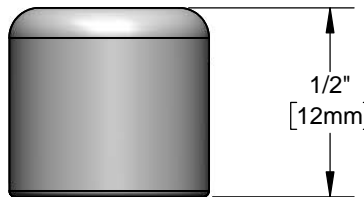

**Architect/Engineering Specifications:**

Rough chrome plated squeeze valve push button with 1/4-24 female thread.

Job Name \_\_\_\_\_

Model Specified \_\_\_\_\_ Quantity \_\_\_\_\_

Variations Specified \_\_\_\_\_

Date \_\_\_\_\_

**Features & Benefits:**

- Squeeze valve push button
- 1/4-24 female thread
- Material: Rough chrome plated brass

**Product Compliance:**

- N/A

**Warranty:** One Year (Limited)

**Performance Data:**