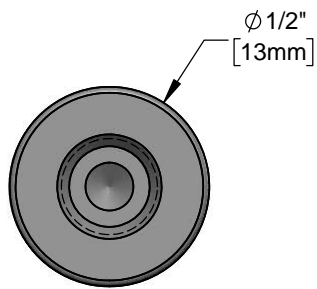

**Architect/Engineering Specifications:**

Rough chrome plated squeeze valve push button with 1/4-24 female thread.

Job Name \_\_\_\_\_

Model Specified \_\_\_\_\_ Quantity \_\_\_\_\_

Variations Specified \_\_\_\_\_

Date \_\_\_\_\_

**Features & Benefits:**

- Squeeze valve push button
- 1/4-24 female thread
- Material: Rough chrome plated brass

**Product Compliance:**

- N/A

**Warranty:** One Year (Limited)

**Performance Data:**