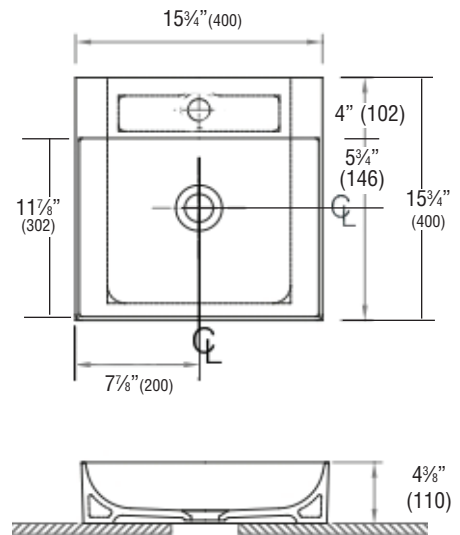

FEATURES

- Square vessel bathroom sink for above counter installation.
- Faucet deck with 1 center faucet hole drilling or faucet holes to accommodate 4-inch (101.6mm) centerset faucet or 8-inch (203.2mm) widespread faucet. Order sink with preferred hole drillings.
- Vitreous china.
- Concealed drain with vitreous china drain cover.
- 5 Year Limited Residential Warranty / 1 Year Commercial Warranty

COLOR

- White

TOILETS/LAVS

Specified Model

	MODEL NO.	DESCRIPTION	Length	Width	Height
ABOVE COUNTER LAVATORY					
<input type="checkbox"/>	TL-1651	Lavatory Vessel Bowl - 1 center hole	15 ³ / ₄ "	15 ³ / ₄ "	4 ³ / ₈ "
<input type="checkbox"/>	TL-1654	Lavatory Vessel Bowl - 4" centers	15 ³ / ₄ "	15 ³ / ₄ "	4 ³ / ₈ "
<input type="checkbox"/>	TL-1658	Lavatory Vessel Bowl - 8" centers	15 ³ / ₄ "	15 ³ / ₄ "	4 ³ / ₈ "