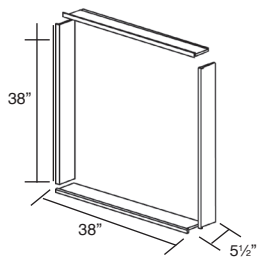

To Be Specified: Color (see Below)

Plain / Colors

☐	01 White
☐	08 Biscuit
☐	67 Matrix Khaki
☐	86 Sea Shore

☐	91N White Carrara
☐	94N Sand Mountain
☐	96N Almond Sky