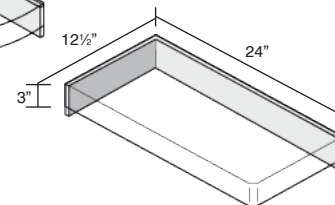

To Be Specified: Color (see Below)

Plain / Colors

☐	01 White
☐	08 Biscuit
☐	67 Matrix Khaki
☐	86 Sea Shore

☐	91N White Carrara
☐	94N Sand Mountain
☐	96N Almond Sky