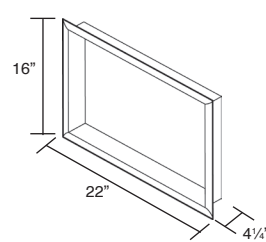

To Be Specified: Color (see Below)

Plain / Colors

☐	01 White
☐	08 Biscuit
☐	67 Matrix Khaki
☐	86 Sea Shore

☐	91N White Carrara
☐	94N Sand Mountain
☐	96N Almond Sky