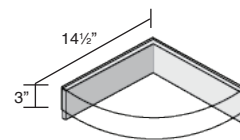

To Be Specified: Color (see Below)