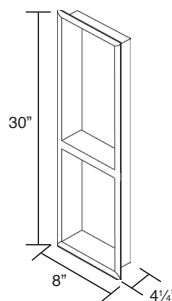

To Be Specified: Color (see Below)

Plain / Colors

☐	01 White
☐	08 Biscuit
☐	67 Matrix Khaki
☐	86 Sea Shore

☐	91N White Carrara
☐	94N Sand Mountain
☐	96N Almond Sky