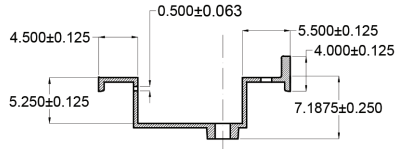

Compliance Certifications - Meets or Exceeds the Following Specifications

- IAPMO Z124-2011
- ISO 9001:2008
- UPC®

Midnight Chrome
White bowl 52/01

Latte/White bowl
53/01

Frost/White bowl
54/01

KY2231
31" x 22"