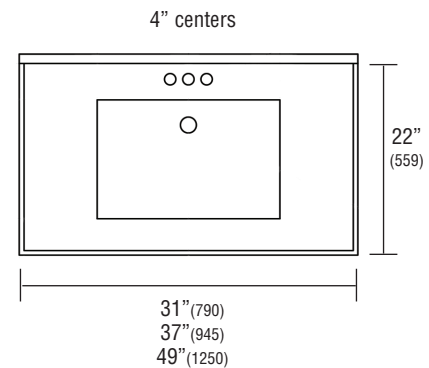

FEATURES

- Premium cultured marble vanity top with coved backsplash.
- 3/4" thick. 1-1/8" edge profile.
- Cultured marble undermount rectangular bowl.
- Top includes 4" centerset faucet hole drilling.
- No drip edge.
- No overflow.
- 5 Year Limited Residential Warranty
  1 Year Commercial Warranty

COLORS

- Midnight Chrome/White
- Latte/White
- Frost/White

Specified Model

	Model No.	No. of bowls	Length	Width	Depth
☐	KY2231	Single	31"	22"	7³/₁₆"
☐	KY2237	Single	37"	22"	7³/₁₆"
☐	KY2249	Single	49"	22"	7³/₁₆"

To Be Specified: Color

		Deck Color	Bowl Color
☐	52/01	Midnight Chrome	White
☐	53/01	Latte	White
☐	54/01	Frost	White

NOTE: See back for more detailed dimensions

Compliance Certifications - Meets or Exceeds the Following Specifications

- IAPMO Z124-2011
- ISO 9001:2008
- UPC®