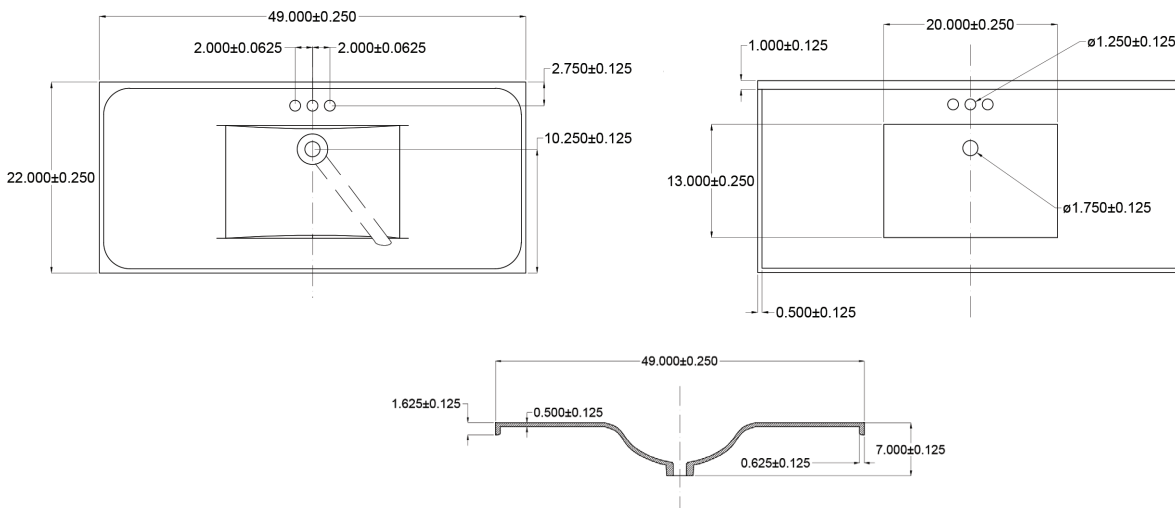

KY2249
49" x 22"