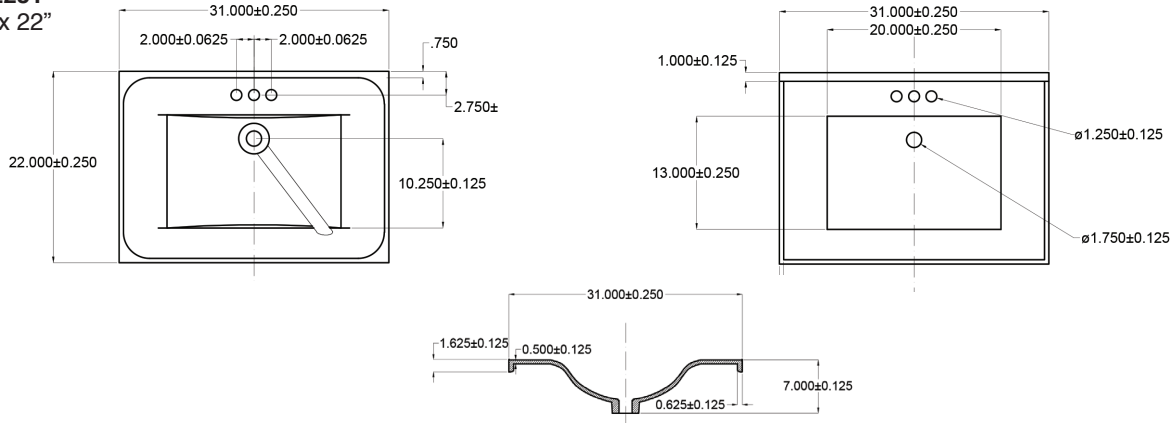

Compliance Certifications - Meets or Exceeds the Following Specifications

- IAPMO Z124-2011
- ISO 9001:2008
- UPC®

Midnight Chrome
White bowl 52/01

Latte/White bowl
53/01

Frost/White bowl
54/01

KY2231
31" x 22"