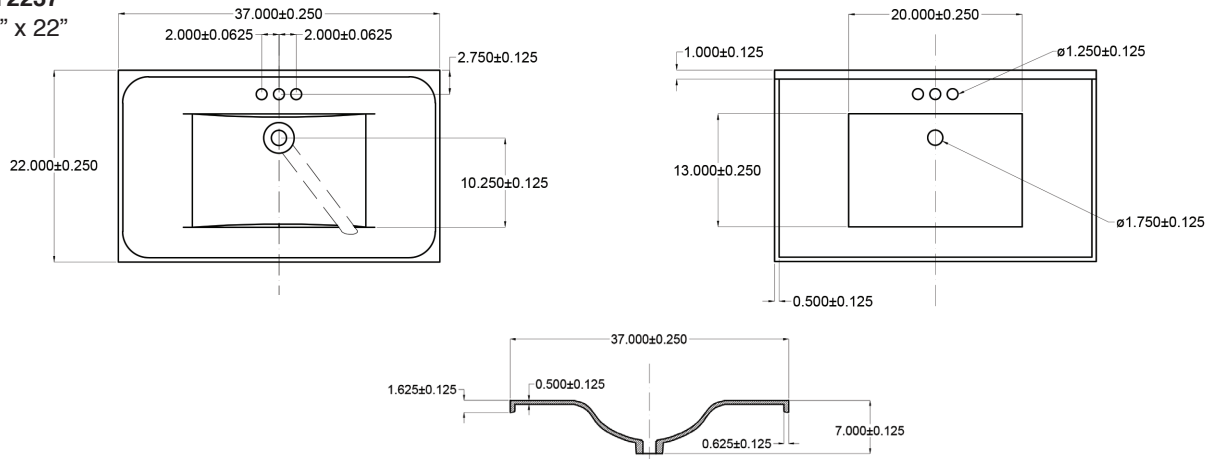

KY2237
37" x 22"

KY2249
49" x 22"