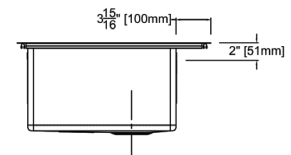

**Features**

- Micro dual mount installation. Sink can be installed under counter mounted or top mounted where the rim of the sink sits on the counter top. Sink has a thin 2mm edge when installed as top mount.
- 23" (584) x 22" (559) x 10" (254) kitchen sink.
- Single compartment.
- Handcrafted from 16 gauge 304 stainless steel. Channel grooves in sink bottom direct water to drain. Premium brushed finish.
- Includes a stainless steel bottom sink grid and stainless covered flip-top sink strainer.
- 10mm radius corners.
- 5mm sound deadening pads.
- Fits 30" (762) minimum base cabinet width.

**Specified Model**

Model	DTSB232210
Overall Dimensions	L23" x W22" x D10" 584 x 559 x 254
Bowl Dimensions	L20½" x W15¾" x D10" 521 x 400 x 254
Drain hole:	3⅝" (92mm)
Shipping Weight	27 lbs.
Material	16 gauge 304 stainless steel
Installation	top or under counter mounted
Required	template, included