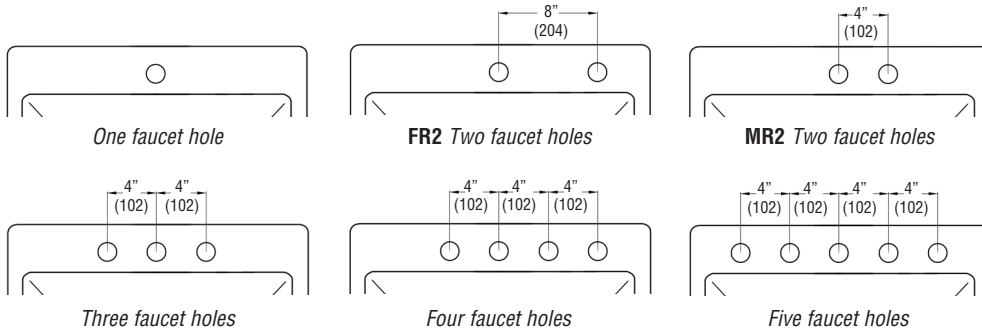

Faucet Hole Configurations available for this sink model