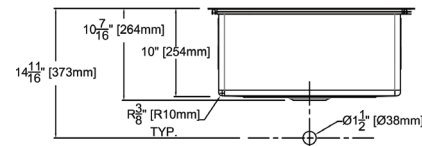

**Features**

- Micro dual mount installation. Sink can be installed under counter mounted or top mounted where the rim of the sink sits on the counter top. Sink has a thin 2mm edge when installed as top mount.
- 23" (584) x 22" (559) x 10" (254) kitchen sink.
- Single compartment.
- Handcrafted from 16 gauge 304 stainless steel. Channel grooves in sink bottom direct water to drain. Premium brushed finish.
- Includes a stainless steel bottom sink grid and stainless covered flip-top sink strainer.
- 10mm radius corners.
- 5mm sound deadening pads.
- Fits 30" (762) minimum base cabinet width.

**Specified Model**

Model	DTSB232210
Overall Dimensions	L23" x W22" x D10" 584 x 559 x 254
Bowl Dimensions	L20½" x W15¾" x D10" 521 x 400 x 254
Drain hole:	3⅝" (92mm)
Shipping Weight	27 lbs.
Material	16 gauge 304 stainless steel
Installation	top or under counter mounted
Required	template, included