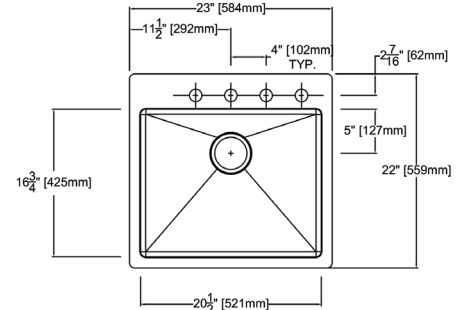

**Features**

- Micro dual mount installation. Sink can be installed under counter mounted or top mounted where the rim of the sink sits on the counter top. Sink has a thin 2mm edge when installed as top mount.
- 23" (584) x 22" (559) x 10" (254) kitchen sink.
- Single compartment.
- Handcrafted from 16 gauge 304 stainless steel. Channel grooves in sink bottom direct water to drain. Premium brushed finish.
- Includes a stainless steel bottom sink grid and stainless covered flip-top sink strainer.
- 10mm radius corners.
- 5mm sound deadening pads.
- Fits 30" (762) minimum base cabinet width.

**Specified Model**

Model	DTSB232210
Overall Dimensions	L23" x W22" x D10" 584 x 559 x 254
Bowl Dimensions	L20½" x W15¾" x D10" 521 x 400 x 254
Drain hole:	3⅝" (92mm)
Shipping Weight	27 lbs.
Material	16 gauge 304 stainless steel
Installation	top or under counter mounted
Required	template, included