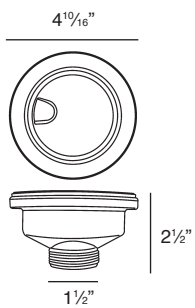

2210R Covered Flip Top Sink Strainer.