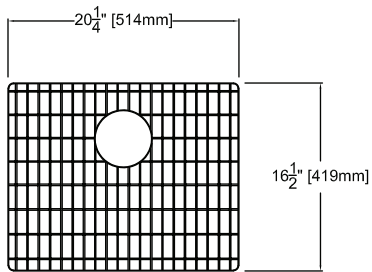

**Specified Model**

Model	DTSB232210
Overall Dimensions	L23" x W22" x D10" 584 x 559 x 254
Bowl Dimensions	L20½" x W15¾" x D10" 521 x 400 x 254
Drain hole:	3⅝" (92mm)
Shipping Weight	27 lbs.
Material	16 gauge 304 stainless steel
Installation	top or under counter mounted
Required	template, included

TSGD23221 Bottom Sink Grid

2210R Covered Flip Top Sink Strainer.

Water drains easily when cover is in place. Cover flips up with easy touch. Polypropylene housing. Fits standard 3 1/2" opening.

Optional 2310 Remote Covered Flip Top Sink Strainer is available.