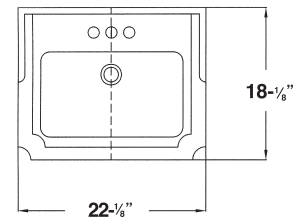

FEATURES

- 2-pc. pedestal lavatory. Combination lavatory bowl and pedestal leg.
- 4" (101.6mm) faucet hole drillings.
- Vitreous china.
- Designer styling.
- Lavatory with rectangular shape bowl and overflow.
- Includes K1100 installation it.
- 5 Year Limited Residential Warranty / 1 Year Commercial Warranty

COLORS

- White
- Biscuit

TOILETS/LAVS

Specified Model

	MODEL NO.	DESCRIPTION	Length	Width	Height
COMPLETE PEDESTAL LAVATORY KITS					
<input type="checkbox"/>	TLP-1484	Lavatory 4" & Pedestal Leg	22 ¹ / ₈ "	18 ¹ / ₈ "	33"
INDIVIDUAL COMPONENTS					
<input type="checkbox"/>	TL-1484	Lavatory Bowl - 4" centers	22 ¹ / ₈ "	18 ¹ / ₈ "	
<input type="checkbox"/>	TP-1480	Pedestal Leg only	10 ¹ / ₄ "	10 ¹ / ₄ "	

Dimensions shown for location of supplies, waste and mounting clips are suggested. Installation instructions supplied with lavatory. Mounting clips included.

Provide suitable reinforcement for wall support. These measurements are subject to change or cancellation. No responsibility is assumed for use of superseded or voided pages.