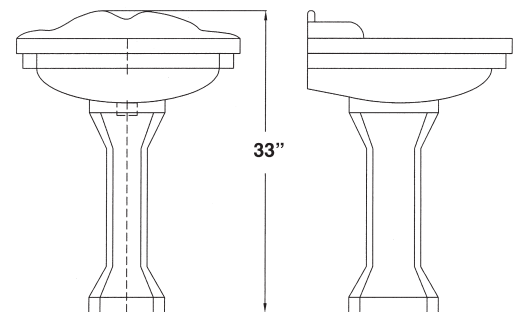

FEATURES

- 2-pc. pedestal lavatory. Combination lavatory bowl and pedestal leg.
- 4" (101.6mm) faucet hole drillings.
- Vitreous china.
- Designer styling.
- Lavatory with rectangular shape bowl and overflow.
- Includes K1100 installation it.
- 5 Year Limited Residential Warranty / 1 Year Commercial Warranty

COLORS

- White
- Biscuit

TOILETS/LAVS

Specified Model

	MODEL NO.	DESCRIPTION	Length	Width	Height
COMPLETE PEDESTAL LAVATORY KITS					
<input type="checkbox"/>	TLP-1484	Lavatory 4" & Pedestal Leg	22 ¹ / ₈ "	18 ¹ / ₈ "	33"
INDIVIDUAL COMPONENTS					
<input type="checkbox"/>	TL-1484	Lavatory Bowl - 4" centers	22 ¹ / ₈ "	18 ¹ / ₈ "	
<input type="checkbox"/>	TP-1480	Pedestal Leg only	10 ¹ / ₄ "	10 ¹ / ₄ "	

Dimensions shown for location of supplies, waste and mounting clips are suggested. Installation instructions supplied with lavatory. Mounting clips included.

Provide suitable reinforcement for wall support. These measurements are subject to change or cancellation. No responsibility is assumed for use of superseded or voided pages.