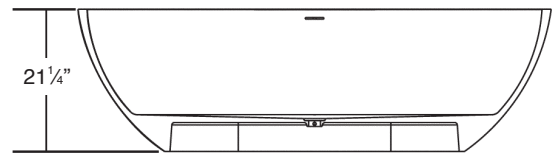

FEATURES

- 70.87" x 31.5" x 21.25" freestanding bathtub.
- Resin stone material.
- Center drain location. Spring-loaded chrome finish bottom drain included.
- Built-in overflow.
- 10 Year Limited Residential Warranty
3 Year Commercial Warranty

COLORS/FINISH

- 01 White
- (V) velvet finish

Specified Model

Model	SSW7131
Dimensions	L70 ^{55/64} " x W31 ^{1/2} " x H21 ^{1/4} "
Drain Outlet	Center
Water Capacity	96 gallons
Cubic Feet	38.03
Item Weight	419 lbs.
Shipping Weight	529 lbs.
Material	Resin Stone
Installation	freestanding, floor mounted
Required	floor or wall mount faucet not supplied