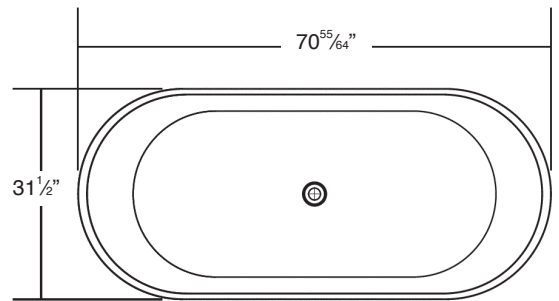

FEATURES

- 70.87" x 31.5" x 21.25" freestanding bathtub.
- Resin stone material.
- Center drain location. Spring-loaded chrome finish bottom drain included.
- Built-in overflow.
- 10 Year Limited Residential Warranty
3 Year Commercial Warranty

COLORS/FINISH

- 01 White
- (V) velvet finish

Specified Model

Model	SSW7131
Dimensions	L70 ^{55/64} " x W31 ^{1/2} " x H21 ^{1/4} "
Drain Outlet	Center
Water Capacity	96 gallons
Cubic Feet	38.03
Item Weight	419 lbs.
Shipping Weight	529 lbs.
Material	Resin Stone
Installation	freestanding, floor mounted
Required	floor or wall mount faucet not supplied