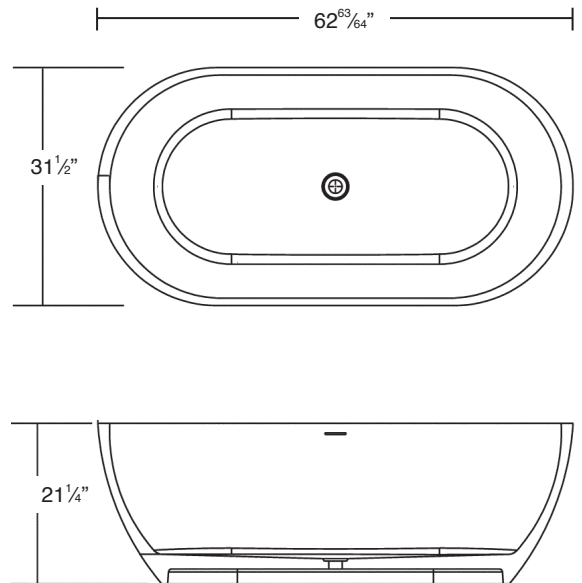

FEATURES

- 63" x 31.5" x 21.25" freestanding bathtub.
- Resin stone material.
- Center drain location. Spring-loaded chrome finish bottom drain included.
- Built-in overflow.
- 10 Year Limited Residential Warranty
3 Year Commercial Warranty

COLORS/FINISH

- 01 White
- (V) velvet finish

Specified Model

Model	SSW6331
Dimensions	L62 ⁶³ / ₆₄ " x W31 ¹ / ₂ " x H21 ¹ / ₄ "
Drain Outlet	Center
Water Capacity	82 gallons
Cubic Feet	34.02
Item Weight	353 lbs.
Shipping Weight	463 lbs.
Material	Resin Stone
Installation	freestanding, floor mounted
Required	floor or wall mount faucet not supplied