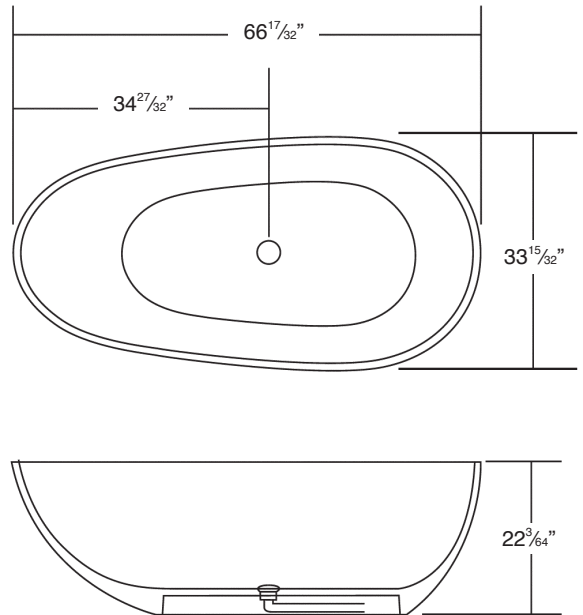

FEATURES

- 66.54" x 33.47" x 22.05" freestanding bathtub.
- Resin stone material.
- Center drain location. Spring-loaded chrome finish bottom drain included.
- Built-in overflow.
- 10 Year Limited Residential Warranty
3 Year Commercial Warranty

COLORS/FINISH

- 01 White
- (V) velvet finish

Specified Model

Model	SML6733
Dimensions	L66 ¹⁷ / ₃₂ " x W33 ¹⁵ / ₃₂ " x H22 ³ / ₆₄ "
Drain Outlet	Center
Water Capacity	74 gallons
Cubic Feet	38.17
Item Weight	353 lbs.
Shipping Weight	463 lbs.
Material	Resin Stone
Installation	freestanding, floor mounted
Required	floor or wall mount faucet not supplied