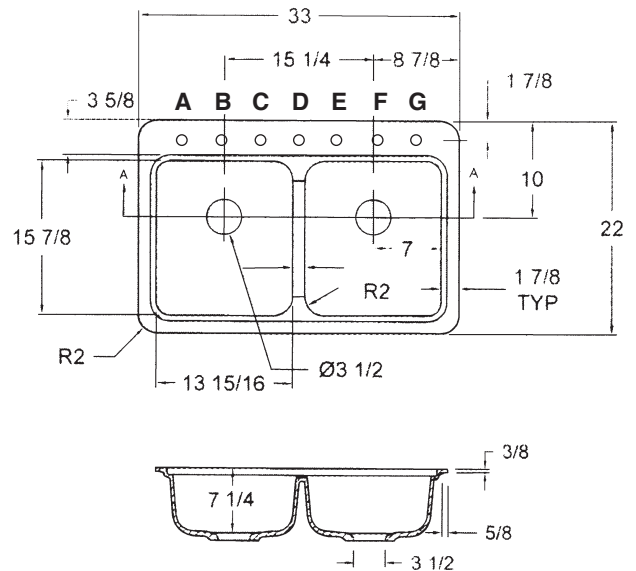

FEATURES

- 33" x 22" x 8 1/4" Gourmet equal double bowls.
- Top mount self-rimming kitchen sink.
- Solid surface material is non-porous. Scratches and stains like coffee, juice, berries and burns are easily removed with abrasive cleaners, restoring and renewing original finish.
- Transolid sinks are durable, withstand impact and heat resistant up to 375°.
- 10 Year Limited Residential Warranty
3 Year Commercial Warranty

COLORS

- 3 Solid Colors
- 3 Matrix Colors

Specified Model

Model	KDT3322C
Overall Dimensions	L33" x W22" x D8 1/4"
Bowl Dimensions	L13 15/16" x W15 7/8" x D7 1/4"
Faucet Holes	up to 7 - must specify number of holes and hole location(s)
Shipping Weight	28 lbs.
Material	Solid Surface
Installation	countertop mounted
Required	2 basket strainers not supplied

IMPORTANT: Circle Letter(s) above to indicate location(s) for faucet hole drillings (there is a 4" spread between hole locations).