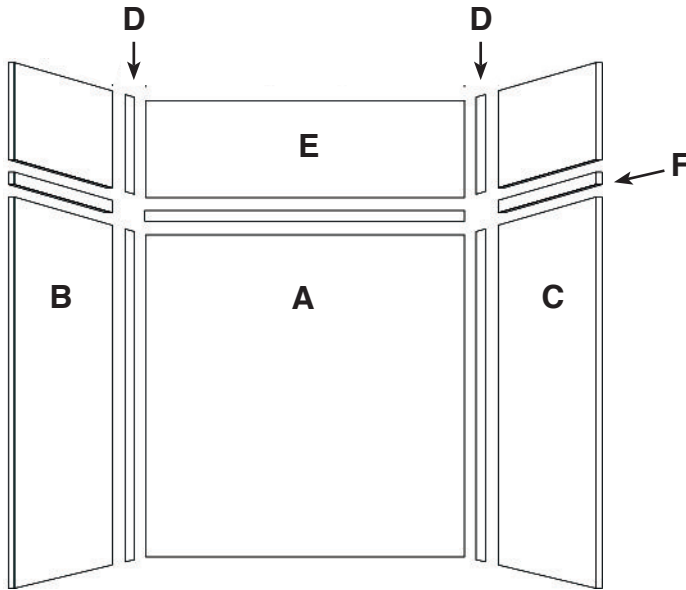

**FEATURES**

- 60" x 36" Shower/Tub Walls for new or existing construction.
- Thick 1/4" compression molded solid surface material for superior strength, beauty and easy cleaning. Surface will not support bacteria growth.
- Easier to install than tile. Walls glue right over existing surface. Walls have a beveled outside edge and are trimmable for custom fit.
- EWK Wall Kits include three wall panels, two color coordinated inside corner trim pieces and four 11-oz. tubes 100% silicone adhesive. Available in 72" and 96" panel height.
- EWKX Wall Kits include three 72" H wall panels, two color coordinated inside corner trim pieces, installation materials and EXK Extension Wall Kit that adds up to an additional 24" in height.
- 10 Year Limited Residential Warranty / 3 Year Commercial Warranty

**COLORS**

- 3 solid and 6 pattern colors.

**OPTIONS**

- Storage pods, grab bars, storage shelves, flat inside corner molding, colored aluminum trim, outside corner trims and window trim kit.

EWK603672 shown with F6036 Shower Base

**Specified Model**

	SIZE	MODEL NO.	DESCRIPTION	Width	Depth	Height
<b>SHOWER WALL KITS</b>						
<input type="checkbox"/>	60" x 36" x 72"	EWK603672	Shower Wall Kit	60"	to 36"	72"
<input type="checkbox"/>	60" x 36" x 96"	EWK603696	Shower Wall Kit	60"	to 36"	96"
<input type="checkbox"/>	60" x 36" x 96"	EWKX603696	Shower Walls & Ext. Kit	60"	to 36"	96"
<b>OPTIONAL COMPONENTS</b>						
<input type="checkbox"/>	60" x 36" x 3"	F6036	Shower Base	60"	36"	3"
<input type="checkbox"/>	60" x 36" x 24"	EXK603624	Extension Wall Kit	60"	to 36"	to 24"

# 60" x 36" shower/tub walls EWK6036

	MODEL NO	DESCRIPTION
<b>A</b>	<b>EWK603672</b>	Back Wall (1 panel)
<b>B</b>	or	Left End Wall (1 panel)
<b>C</b>	<b>EWK603696</b>	Right End Wall (1 panel)
<b>D</b>		Inside Corner Trim (2 pcs.)
<b>E</b>	<b>EXK603624</b>	Extension Wall Kit (3 pcs)
<b>D</b>		Inside Corner Trim (2 pcs.)
<b>F</b>		Seam Joint Trim (2 pcs.)