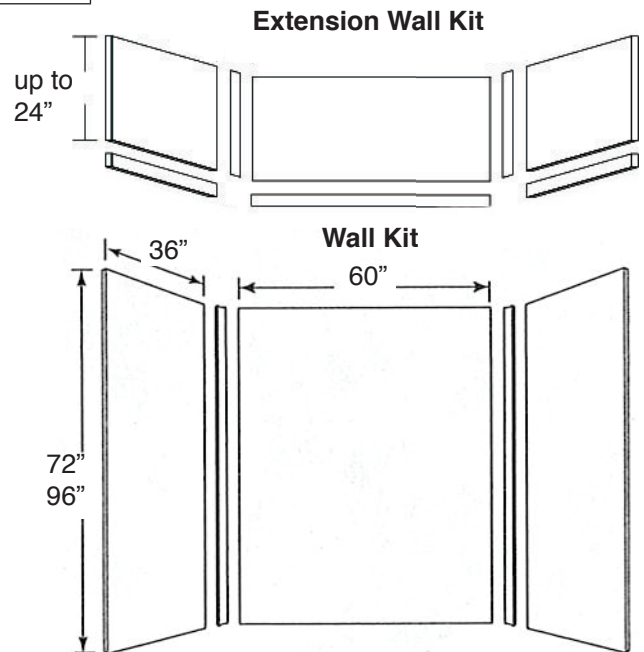

**FEATURES**

- 60" x 36" Shower/Tub Walls for new or existing construction.
- Thick 1/4" compression molded solid surface material for superior strength, beauty and easy cleaning. Surface will not support bacteria growth.
- Easier to install than tile. Walls glue right over existing surface. Walls have a beveled outside edge and are trimmable for custom fit.
- EWK Wall Kits include three wall panels, two color coordinated inside corner trim pieces and four 11-oz. tubes 100% silicone adhesive. Available in 72" and 96" panel height.
- EWKX Wall Kits include three 72" H wall panels, two color coordinated inside corner trim pieces, installation materials and EXK Extension Wall Kit that adds up to an additional 24" in height.
- 10 Year Limited Residential Warranty / 3 Year Commercial Warranty

**COLORS**

- 3 solid and 6 pattern colors.

**OPTIONS**

- Storage pods, grab bars, storage shelves, flat inside corner molding, colored aluminum trim, outside corner trims and window trim kit.

EWK603672 shown with F6036 Shower Base

**Specified Model**

	SIZE	MODEL NO.	DESCRIPTION	Width	Depth	Height
<b>SHOWER WALL KITS</b>						
<input type="checkbox"/>	60" x 36" x 72"	EWK603672	Shower Wall Kit	60"	to 36"	72"
<input type="checkbox"/>	60" x 36" x 96"	EWK603696	Shower Wall Kit	60"	to 36"	96"
<input type="checkbox"/>	60" x 36" x 96"	EWKX603696	Shower Walls & Ext. Kit	60"	to 36"	96"
<b>OPTIONAL COMPONENTS</b>						
<input type="checkbox"/>	60" x 36" x 3"	F6036	Shower Base	60"	36"	3"
<input type="checkbox"/>	60" x 36" x 24"	EXK603624	Extension Wall Kit	60"	to 36"	to 24"

# 60" x 36" shower/tub walls EWK6036

	MODEL NO	DESCRIPTION
<b>A</b>	<b>EWK603672</b>	Back Wall (1 panel)
<b>B</b>	or	Left End Wall (1 panel)
<b>C</b>	<b>EWK603696</b>	Right End Wall (1 panel)
<b>D</b>		Inside Corner Trim (2 pcs.)
<b>E</b>	<b>EXK603624</b>	Extension Wall Kit (3 pcs)
<b>D</b>		Inside Corner Trim (2 pcs.)
<b>F</b>		Seam Joint Trim (2 pcs.)