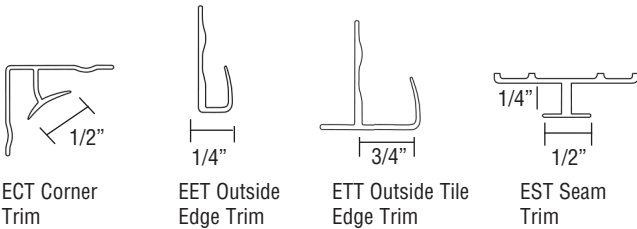

OPTIONS: STORAGE PODS

Available for on-site installation. Must be ordered separately. See Accessories Specification for further information.

STV Vertical Storage Pods

STH Horizontal Storage Pods

OPTIONS: ACCESSORIES

Available for on-site installation. Must be ordered separately. See Accessories Specification for further information.

Colored Aluminum Trim Kits

Solid Surface Trim Kits

Grab Bars

Solid Surface Kits