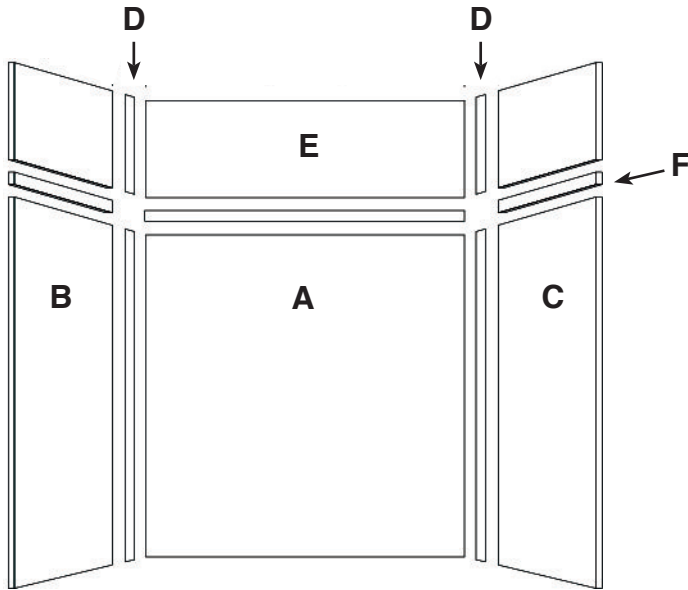

42" x 36" shower walls EWK4236

	MODEL NO	DESCRIPTION
A	EWK423672	Back Wall (1 panel)
B	or	Left End Wall (1 panel)
C	EWK423696	Right End Wall (1 panel)
D		Inside Corner Trim (2 pcs.)
E	EXK423624	Extension Wall Kit (3 pcs)
D		Inside Corner Trim (2 pcs.)
F		Seam Joint Trim (2 pcs.)

OPTIONS: STORAGE PODS

Available for on-site installation. Must be ordered separately. See Accessories Specification for further information.