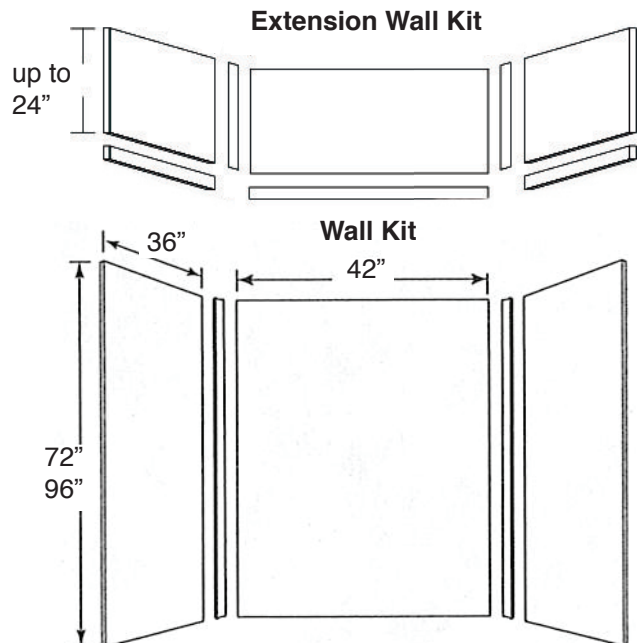

To Be Specified: Color

	Shower Walls Solid Colors	Color-Coordinated Inside Corner Trim
☐	31 White	31 White
☐	38 Bisque	38 Bisque
☐	39 Grey	39 Grey
	Pattern Colors	
☐	41 Bianca	31 White
☐	42 Dover Stone	39 Grey
☐	43 Sorrento	38 Bisque
☐	44 Sea Fog	39 Grey
☐	45 Bleached Oak	38 Bisque
☐	46 Cameo	38 Bisque