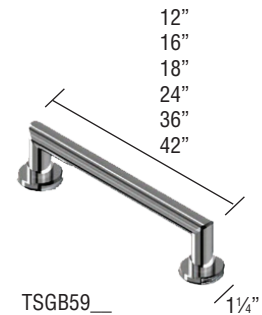

42" x 36" shower walls EWK4236

	MODEL NO	DESCRIPTION
A	EWK423672	Back Wall (1 panel)
B	or	Left End Wall (1 panel)
C	EWK423696	Right End Wall (1 panel)
D		Inside Corner Trim (2 pcs.)
E	EXK423624	Extension Wall Kit (3 pcs)
D		Inside Corner Trim (2 pcs.)
F		Seam Joint Trim (2 pcs.)

OPTIONS: STORAGE PODS

Available for on-site installation. Must be ordered separately. See Accessories Specification for further information.

OPTIONS: ACCESSORIES

Available for on-site installation. Must be ordered separately. See Accessories Specification for further information.

Colored Aluminum Trim Kits

Solid Surface Trim Kits

Grab Bars

Solid Surface Kits