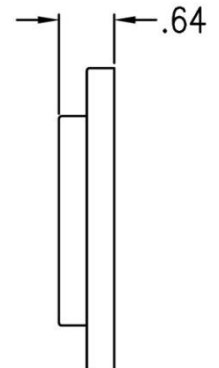

PN = Polished Nickel
 SN = Satin Nickel
 BN = Black Nickel
 AN = Antique Nickel
 PG = Polished Gold
 ORB = Oil Rubbed Bronze
 WHT = White

Product Specification:

The user interface control shall be dimensioned approx. 3.5 Sq. x 0.65 inches. The Control shall be made from billet aluminum and include the ability to turn-on steam on remotely with use of a 100% networked digital technology.

Shipping Information:

Weight.....2.16 lbs.
 Length.....9 in.
 Width.....7 in.
 Height.....5 in.

This control style is Modern.

Contemporary Edge

For any further assistance please contact ThermaSol at 800.776.0711 or sales@thermasol.com