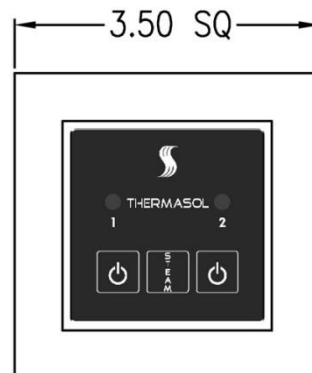

Finish Chart:

Select desired finish and replace XX with code. No-Touch Aromatherapy steam head and Control Finishes

PC = Polished Chrome
 SC = Satin Chrome
 PB = Polished Brass
 SB = Satin Brass
 AB = Antique Brass
 COP = Polished Copper
 ACOP = Antique Copper

PN = Polished Nickel
 SN = Satin Nickel
 BN = Black Nickel
 AN = Antique Nickel
 PG = Polished Gold
 ORB = Oil Rubbed Bronze
 WHT = White

Product Specification:

The user interface control shall be dimensioned approx. 3.5 Sq. x 0.65 inches. The Control shall be made from billet aluminum and include the ability to turn-on steam on remotely with use of a 100% networked digital technology.

Shipping Information:

Weight.....2.16 lbs.
 Length.....9 in.
 Width.....7 in.
 Height.....5 in.

This control style is Modern.

Contemporary Edge

For any further assistance please contact ThermaSol at 800.776.0711 or sales@thermasol.com