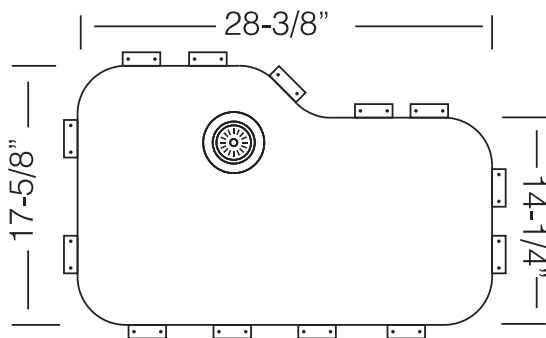

TOPZERO®

VIENNA TZ X760

Seamless Edge Stainless Steel Sink

GENERAL

Fine quality sink bowls formed of 18 gauge BA 304 18/10 nickel bearing stainless steel.

DESIGN FEATURES

Bowl Depth : 9"
Finish : Soft Satin Finish
Underside : Sound absorbing pads and special paint
Drain Opening : 3-1/2"

OPTIONAL ACCESSORIES

Stainless Steel Bottom Grid GR 760
Wood Cutting Board With CC 760
St. Steel Colander
Stainless Steel Drying Rack DR 425

SINK DIMENSIONS (INCHES)

INSTALLATION PROFILE *

SPECIFICATIONS

Patented in USA; Foreign Patents Pending

Recommended Cabinet Size 33"

Watch the TopZero Sink
Installation video on [YouTube](#)

follow / like us @