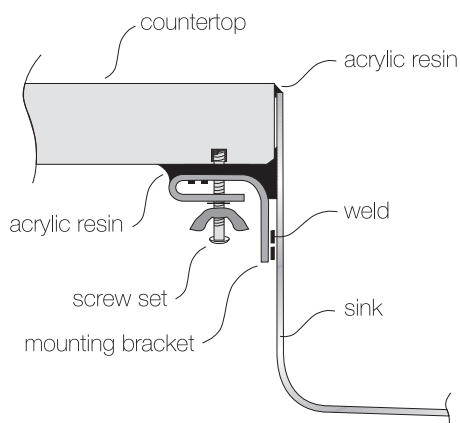

TOPZERO®

VIENNA TZ X760

Seamless Edge Stainless Steel Sink

GENERAL

Fine quality sink bowls formed of 18 gauge BA 304 18/10 nickel bearing stainless steel.

DESIGN FEATURES

Bowl Depth : 9"
Finish : Soft Satin Finish
Underside : Sound absorbing pads and special paint
Drain Opening : 3-1/2"

OPTIONAL ACCESSORIES

Stainless Steel Bottom Grid GR 760
Wood Cutting Board With CC 760
St. Steel Colander
Stainless Steel Drying Rack DR 425

SINK DIMENSIONS (INCHES)

INSTALLATION PROFILE *

SPECIFICATIONS

Patented in USA; Foreign Patents Pending

Recommended Cabinet Size 33"

Watch the TopZero Sink
Installation video on [YouTube](#)

follow / like us @