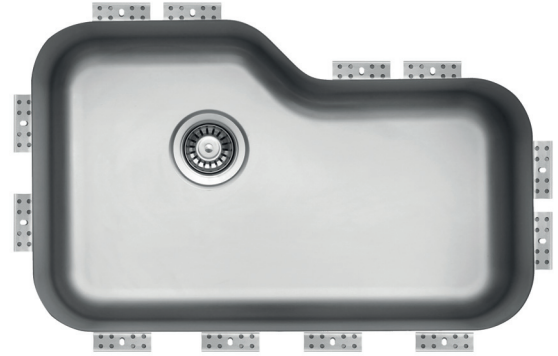

TOPZERO®

VIENNA TZ X760

Seamless Edge Stainless Steel Sink

GENERAL

Fine quality sink bowls formed of 18 gauge BA 304 18/10 nickel bearing stainless steel.

DESIGN FEATURES

Bowl Depth : 9"
Finish : Soft Satin Finish
Underside : Sound absorbing pads and special paint
Drain Opening : 3-1/2"

OPTIONAL ACCESSORIES

Stainless Steel Bottom Grid GR 760
Wood Cutting Board With CC 760
St. Steel Colander
Stainless Steel Drying Rack DR 425

SINK DIMENSIONS (INCHES)

INSTALLATION PROFILE *

SPECIFICATIONS

Patented in USA; Foreign Patents Pending

Recommended Cabinet Size 33"

Watch the TopZero Sink
Installation video on [YouTube](#)

follow / like us @