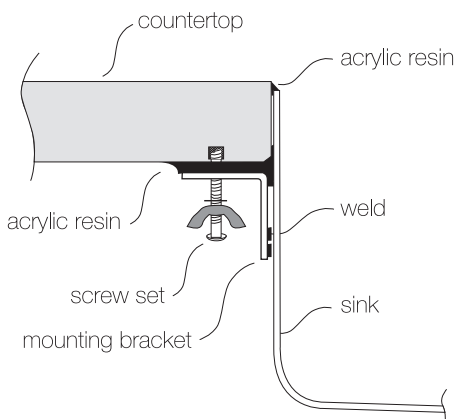

INSTALLATION PROFILE *