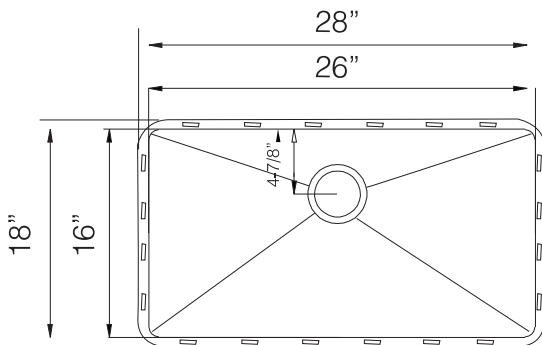

### DESIGN FEATURES

Bowl Depth : 10"  
Finish : Soft Satin Finish  
Underside : Sound absorbing pads and special paint  
Drain Opening : 3-1/2"

### SINK DIMENSIONS (INCHES)