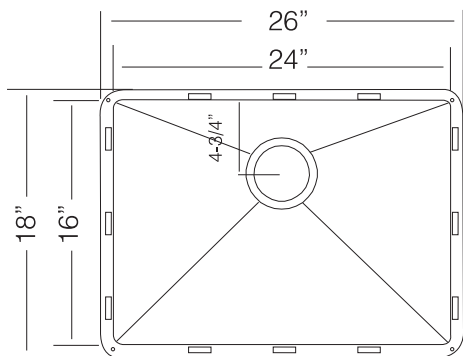

### DESIGN FEATURES

Bowl Depth : 10"  
Finish : Soft Satin Finish  
Underside : Sound absorbing pads and special paint  
Drain Opening : 3-1/2"

### SINK DIMENSIONS (INCHES)