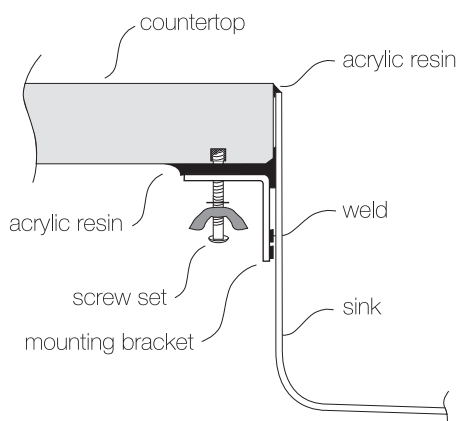

INSTALLATION PROFILE *