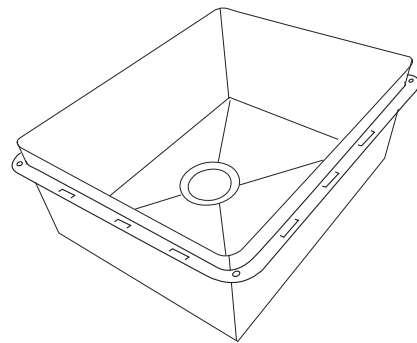

SPECIFICATIONS

Patented in USA; Foreign Patents Pending