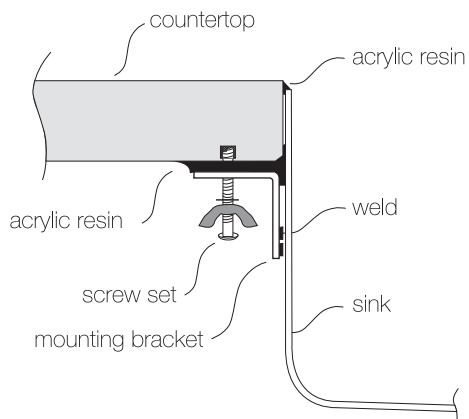

TOPZERO®

BERLIN TZ RS380.73

Seamless Edge Stainless Steel Sink

GENERAL

Fine quality sink bowls formed of 16 gauge BA 304 18/10 nickel bearing stainless steel.

DESIGN FEATURES

Bowl Depth : 10"
Finish : Soft Satin Finish
Underside : Sound absorbing pads and special paint
Drain Opening : 3-1/2"

SINK DIMENSIONS (INCHES)

SPECIFICATIONS

Patented in USA; Foreign Patents Pending

INSTALLATION PROFILE *

Watch the TopZero Sink
Installation video on [YouTube](#)

follow / like us @