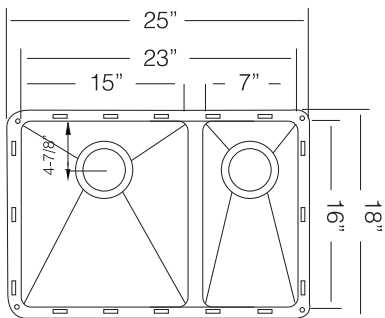

TOPZERO®

BERLIN TZ RS380.73

Seamless Edge Stainless Steel Sink

GENERAL

Fine quality sink bowls formed of 16 gauge BA 304 18/10 nickel bearing stainless steel.

DESIGN FEATURES

Bowl Depth : 10"
Finish : Soft Satin Finish
Underside : Sound absorbing pads and special paint
Drain Opening : 3-1/2"

SINK DIMENSIONS (INCHES)

SPECIFICATIONS

Patented in USA; Foreign Patents Pending

INSTALLATION PROFILE *

Watch the TopZero Sink
Installation video on [YouTube](#)

follow / like us @