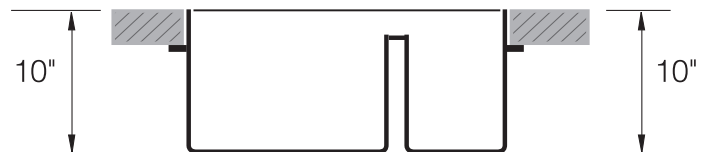

TOPZERO®

BERLIN TZ RS380.73

Seamless Edge Stainless Steel Sink

GENERAL

Fine quality sink bowls formed of 16 gauge BA 304 18/10 nickel bearing stainless steel.

DESIGN FEATURES

Bowl Depth : 10"
Finish : Soft Satin Finish
Underside : Sound absorbing pads and special paint
Drain Opening : 3-1/2"

SINK DIMENSIONS (INCHES)

SPECIFICATIONS

Patented in USA; Foreign Patents Pending

INSTALLATION PROFILE *

Watch the TopZero Sink
Installation video on [YouTube](#)

follow / like us @