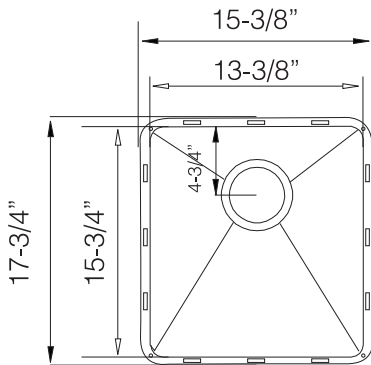

### GENERAL

Fine quality sink bowls formed of 18 gauge BA 304 18/10 nickel bearing stainless steel.

### DESIGN FEATURES

Bowl Depth : 9"  
Finish : Soft Satin Finish  
Underside : Aluminum Coated Premium  
Sound Absorbing Pads  
Drain Opening : 3-1/2"

### SINK DIMENSIONS (INCHES)