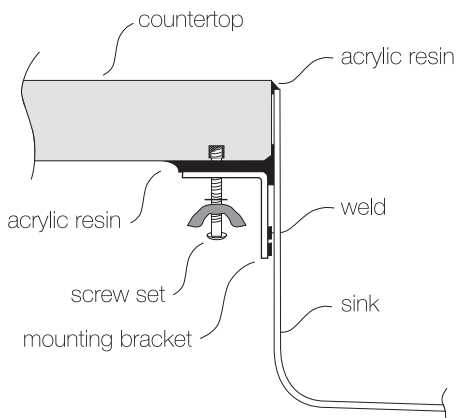

INSTALLATION PROFILE *