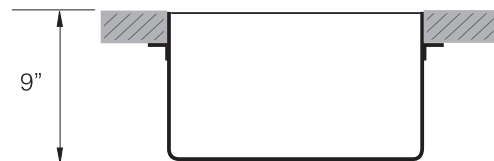

Watch the TopZero Sink
Installation video on [YouTube](#)

follow / like us @