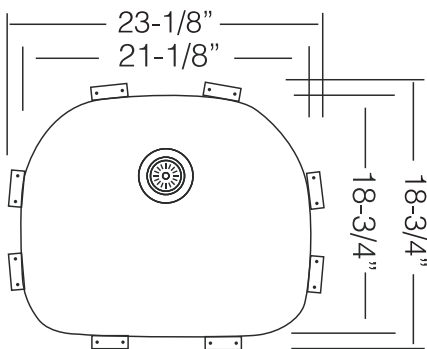

TOPZERO®

DUBLIN TZ D537

Seamless Edge Stainless Steel Sink

GENERAL

Fine quality sink bowls formed of 18 gauge BA 304 18/10 nickel bearing stainless steel.

DESIGN FEATURES

Bowl Depth : 9"
Finish : Soft Satin Finish
Underside : Sound absorbing pads and special paint
Drain Opening : 3-1/2"

OPTIONAL ACCESSORIES

Stainless Steel Bottom Grid GR 537
Stainless Steel Grid RB 537
Wood Cutting Board CB 37
Stainless Steel Drying Rack DR 495

SINK DIMENSIONS (INCHES)

INSTALLATION PROFILE *

SPECIFICATIONS

Patented in USA; Foreign Patents Pending

Recommended Cabinet Size 27"

Watch the TopZero Sink
Installation video on [YouTube](#)

follow / like us @