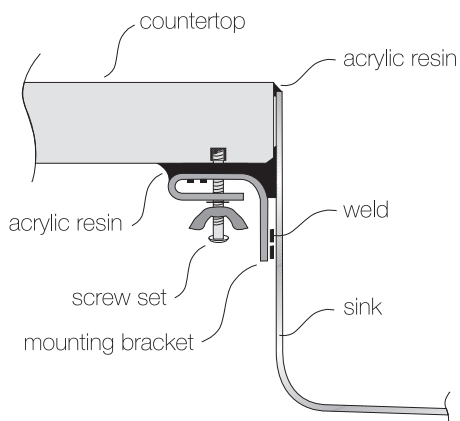

TOPZERO®

DUBLIN TZ D537

Seamless Edge Stainless Steel Sink

GENERAL

Fine quality sink bowls formed of 18 gauge BA 304 18/10 nickel bearing stainless steel.

DESIGN FEATURES

Bowl Depth : 9"
Finish : Soft Satin Finish
Underside : Sound absorbing pads and special paint
Drain Opening : 3-1/2"

OPTIONAL ACCESSORIES

Stainless Steel Bottom Grid GR 537
Stainless Steel Grid RB 537
Wood Cutting Board CB 37
Stainless Steel Drying Rack DR 495

SINK DIMENSIONS (INCHES)

INSTALLATION PROFILE *

SPECIFICATIONS

Patented in USA; Foreign Patents Pending

Recommended Cabinet Size 27"

Watch the TopZero Sink
Installation video on [YouTube](#)

follow / like us @