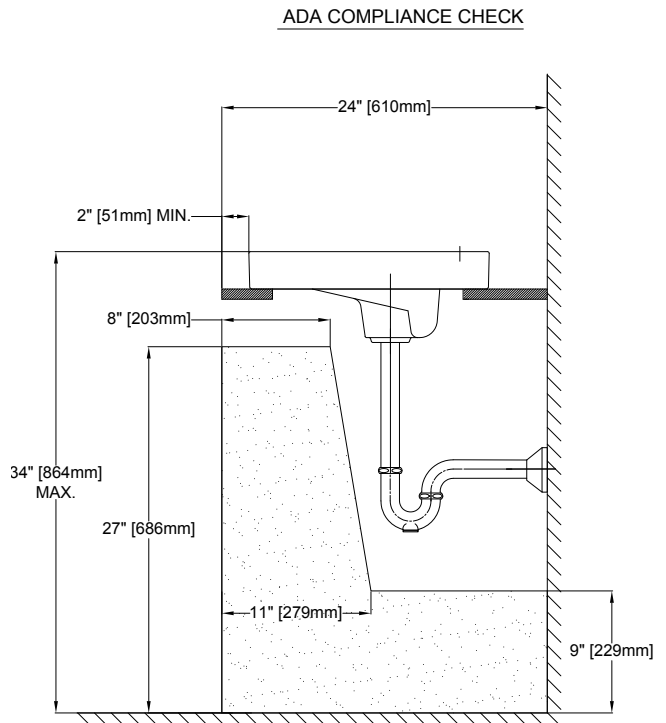

Kiwami™ Renesse® Design I Vessel Lavatory

FEATURES

- 23-5/8" x 17-11/16"
- CeFiONtect™ ceramic glaze - prevents debris and mold from sticking to ceramic surfaces, leading to fewer chemicals and less water in cleaning
- Fired clay
- Complete with installation template, hardware and drain fitting

MODELS

- LT171G#01
Lavatory with single hole faucet center
- LT171.8G#01
Lavatory with 8" faucet centers

COLORS/FINISHES

- Standard
#01 Cotton

PRODUCT SPECIFICATION

This vessel lavatory shall be made of fired clay. Lavatory shall be 23-5/8" x 17-11/16". Product shall be without overflow and lavatory shall include mounting assembly. Lavatory shall have CeFiONtect ceramic glaze. Lavatory shall be ADA compliant. Lavatory shall be TOTO Model LT171_____.

LT171G

Kiwami™ Renesse® Design I Vessel Lavatory

SPECIFICATIONS

- Waste 1-1/4" O.D.
- Size 23-5/8"W x 17-11/16"D
- Basin 21-1/16"W x 12-11/16"D
- Warranty One Year Limited Warranty
- Material Fired clay
- Shipping Weight 31.5 lbs.
- Shipping Dimensions 24-1/2"W x 18-1/2"D x 7-7/8"H

INSTALLATION NOTES

Due to the Soiree's unique laminar flow, TOTO does not recommend the use of the Soiree faucet with this lavatory.

TOTO

These dimensions and specifications are subject to change without notice