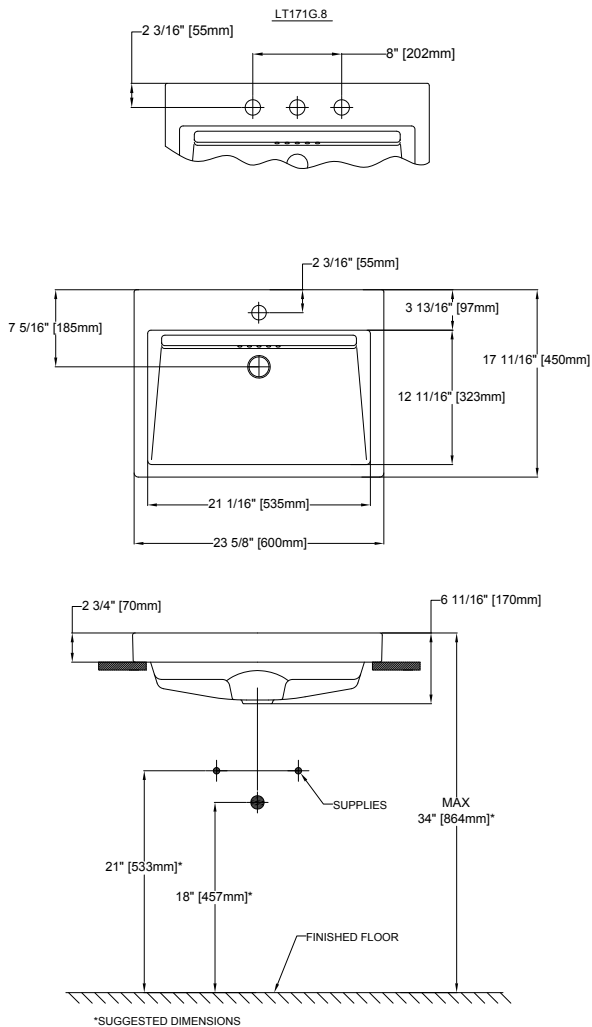

Kiwami™ Renesse® Design I Vessel Lavatory

FEATURES

- 23-5/8" x 17-11/16"
- CeFiONtect™ ceramic glaze - prevents debris and mold from sticking to ceramic surfaces, leading to fewer chemicals and less water in cleaning
- Fired clay
- Complete with installation template, hardware and drain fitting

MODELS

- LT171G#01
Lavatory with single hole faucet center
- LT171.8G#01
Lavatory with 8" faucet centers

COLORS/FINISHES

- Standard
#01 Cotton

PRODUCT SPECIFICATION

This vessel lavatory shall be made of fired clay. Lavatory shall be 23-5/8" x 17-11/16". Product shall be without overflow and lavatory shall include mounting assembly. Lavatory shall have CeFiONtect ceramic glaze. Lavatory shall be ADA compliant. Lavatory shall be TOTO Model LT171_____.

LT171G

Kiwami™ Renesse® Design I Vessel Lavatory

SPECIFICATIONS

- Waste 1-1/4" O.D.
- Size 23-5/8"W x 17-11/16"D
- Basin 21-1/16"W x 12-11/16"D
- Warranty One Year Limited Warranty
- Material Fired clay
- Shipping Weight 31.5 lbs.
- Shipping Dimensions 24-1/2"W x 18-1/2"D x 7-7/8"H

INSTALLATION NOTES

Due to the Soiree's unique laminar flow, TOTO does not recommend the use of the Soiree faucet with this lavatory.

TOTO

These dimensions and specifications are subject to change without notice