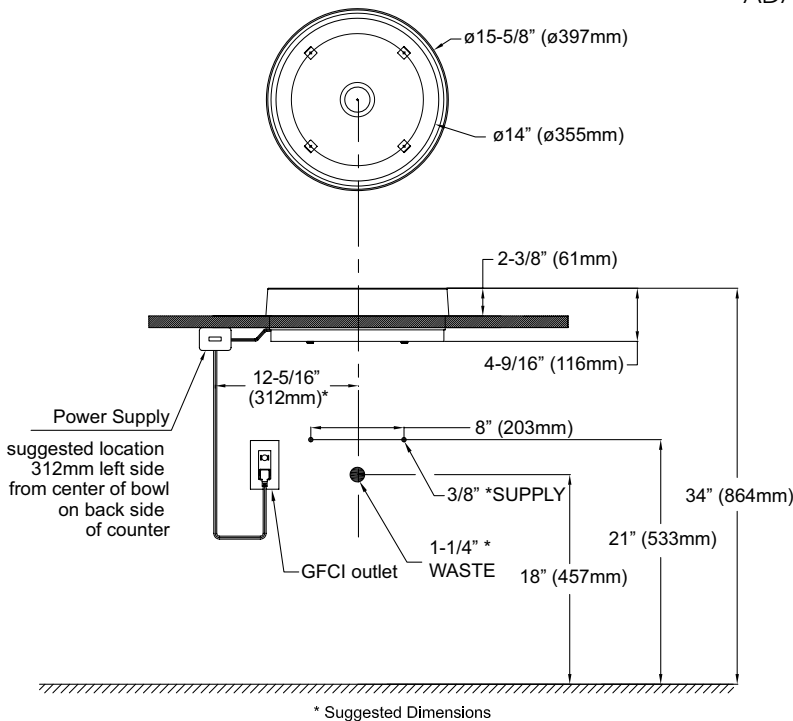

SPECIFICATIONS

- Waste 1-1/4" O.D.
- Size 15-5/8" D
- Basin 14" D
- Basin Depth 3-1/2"
- Warranty One Year Limited Warranty
- Material Epoxy Resin
- Power Adapter 100-250 Vac, 50/60Hz Input
  12Vdc, 1.7A Output
  Output Protection:
  Short Circuit and Overload
  Cord - 6 ft length,
  3 prong grounded plug
- Shipping Weight 19.0 lbs.
- Shipping Dimensions 22-1/4" W x 17-7/8" H x 7-5/8" L

INSTALLATION NOTES

Follow both the installation and user instructions before installing. It is recommended to use an outlet that is on a wall switch for easy on/off. Otherwise the user must have access to the switch located directly on the power adapter. Connect the power plug into appropriate grounded, 120 V/ 60 Hz, GFCI outlet. Failure to follow warnings and instructions can result in serious injury, electric shock, product malfunction, and property damage.

CAUTION & WARNINGS

- This product is for indoor use only. Do not install outdoors
- Keep the lavatory out of direct sunlight to reduce discoloration