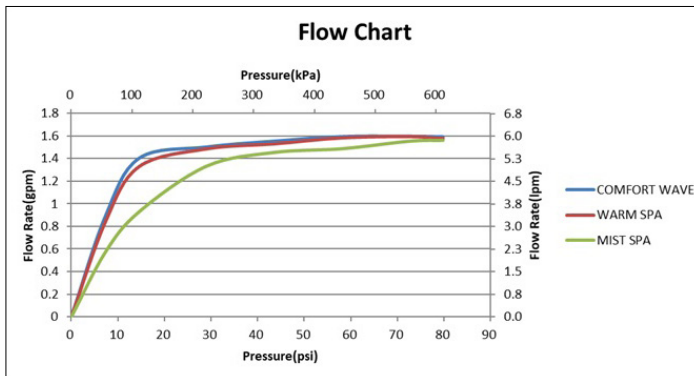

TBW01035U4

Round Handshower 3 Mode (MIST SPA)

SPECIFICATIONS

Warranty	Lifetime Limited Warranty (Residential Use) One Year (Commercial Use)
Material	ABS & POM
Maximum Flow Rate	1.75 gpm (6.6 lpm)
Shipping Dimensions	10-3/4" L x 5-1/8" W x 3-7/8" H
Shipping Weight	0.97 lbs

INSTALLATION NOTES

For use with TBW01026U/TBW01027U:
Shower hose (Sold separately)