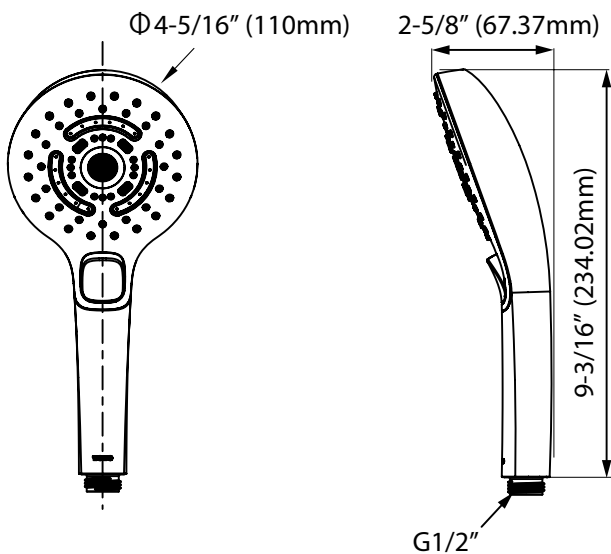

## Round Handshower 3 Mode (MIST SPA)

### SPECIFICATIONS

<b>Warranty</b>	Lifetime Limited Warranty (Residential Use) One Year (Commercial Use)
<b>Material</b>	ABS & POM
<b>Maximum Flow Rate</b>	1.75 gpm (6.6 lpm)
<b>Shipping Dimensions</b>	10-3/4" L x 5-1/8" W x 3-7/8" H
<b>Shipping Weight</b>	0.97 lbs

### INSTALLATION NOTES

For use with TBW01026U/TBW01027U:  
Shower hose (Sold separately)

### DIMENSIONS

**TOTO**

*These dimensions and specifications are subject to change without notice*