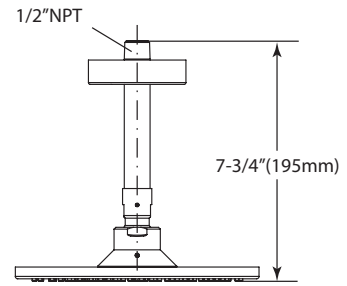

The shower shall have air injected AeroJet+ technology. Product shall have 2.0 gpm (7.5 lpm) max. flow rate. Product shall have 8" diameter spray face. Product shall have rubber nozzles to prevent limescale build up. Product shall be **TOTO Model TS111BL8#_____**.

Please note the following components are sold separately:

TS110MV16
Shower Arm Wall
Mount

TS110MC6
Shower Arm Ceiling
Mount

TS111BL8

Modern Series Aero Rain Shower

SPECIFICATIONS

- Warranty: Lifetime Limited Warranty (Residential Use)
One Year (Commercial Use)
- Material: Brass
- Shipping Weight: 4.3 lbs.
- Shipping Dimensions: 13-1/8" x 14-1/8" x 4-1/4"
- Maximum Flow Rate: 2.0 gpm (7.5 lpm)

INSTALLATION NOTES

- Required Components:
- TS110MV16 (Wall Mount Shower Arm)
 - TS110MC6 (Ceiling Mount Shower Arm)

Shown with
TS110MV16

Shown with
TS110MC6

TOTO

These dimensions and specifications are subject to change without notice