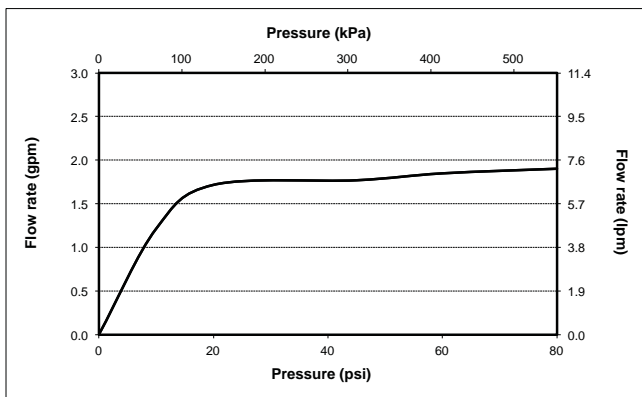

TS111BL8

Modern Series Aero Rain Shower

SPECIFICATIONS

- Warranty: Lifetime Limited Warranty (Residential Use)
  One Year (Commercial Use)
- Material: Brass
- Shipping Weight: 4.3 lbs.
- Shipping Dimensions: 13-1/8" x 14-1/8" x 4-1/4"
- Maximum Flow Rate: 2.0 gpm (7.5 lpm)

INSTALLATION NOTES

1. Required Components:
2. TS110MV16 (Wall Mount Shower Arm)
   - TS110MC6 (Ceiling Mount Shower Arm)

Shown with
TS110MV16