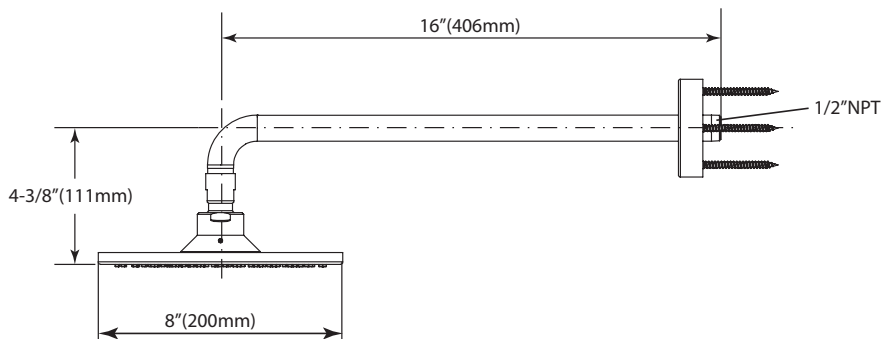

The shower shall have air injected AeroJet+ technology. Product shall have 2.0 gpm (7.5 lpm) max. flow rate. Product shall have 8" diameter spray face. Product shall have rubber nozzles to prevent limescale build up. Product shall be **TOTO Model TS111BL8#_____**.

Please note the following components are sold separately:

TS110MV16
Shower Arm Wall
Mount

TS110MC6
Shower Arm Ceiling
Mount

TS111BL8

Modern Series Aero Rain Shower

SPECIFICATIONS

- Warranty: Lifetime Limited Warranty (Residential Use)
One Year (Commercial Use)
- Material: Brass
- Shipping Weight: 4.3 lbs.
- Shipping Dimensions: 13-1/8" x 14-1/8" x 4-1/4"
- Maximum Flow Rate: 2.0 gpm (7.5 lpm)

INSTALLATION NOTES

- Required Components:
- TS110MV16 (Wall Mount Shower Arm)
 - TS110MC6 (Ceiling Mount Shower Arm)

Shown with
TS110MV16

Shown with
TS110MC6

TOTO

These dimensions and specifications are subject to change without notice