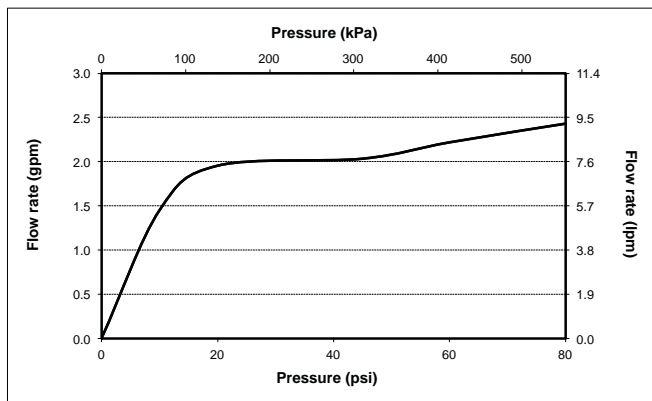

TS111F51

Modern Series Aero Handshower

SPECIFICATIONS

- Warranty: Lifetime Limited Warranty (Residential Use)
  One Year (Commercial Use)
- Material: Plastic
- Shipping Weight: 1.1 lbs.
- Shipping Dimensions: 13-1/4" x 5-1/4" x 2-3/8"
- Maximum Flow Rate: 2.5 gpm (9.5 lpm)

INSTALLATION NOTES

OPTIONAL HANDSHOWER COMPONENTS:

- TS101R: Wall Outlet
- TS101S: Shower Arm Mount
- TS101V: Handshower Wall-Mount
- TS101W60: Shower Hose 60"

TOTO®

These dimensions and specifications are subject to change without notice