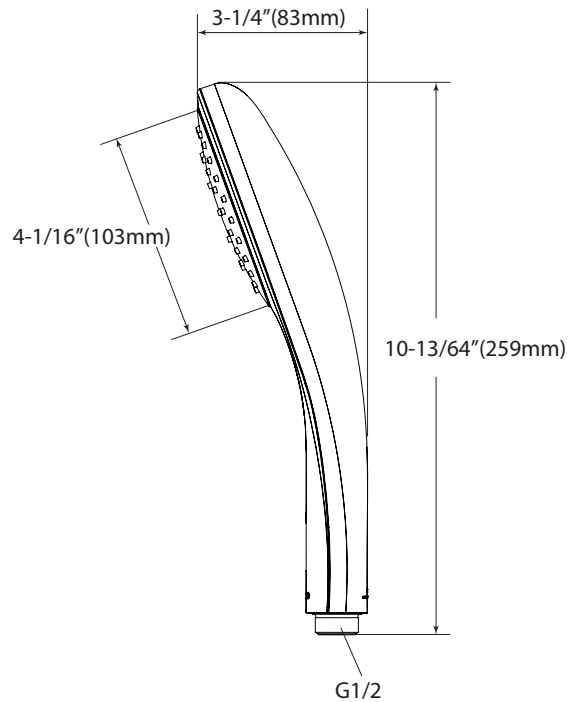

TS111F51

Modern Series Aero Handshower

SPECIFICATIONS

- Warranty: Lifetime Limited Warranty (Residential Use)
  One Year (Commercial Use)
- Material: Plastic
- Shipping Weight: 1.1 lbs.
- Shipping Dimensions: 13-1/4" x 5-1/4" x 2-3/8"
- Maximum Flow Rate: 2.5 gpm (9.5 lpm)

INSTALLATION NOTES

OPTIONAL HANDSHOWER COMPONENTS:

- TS101R: Wall Outlet
- TS101S: Shower Arm Mount
- TS101V: Handshower Wall-Mount
- TS101W60: Shower Hose 60"

TOTO®

These dimensions and specifications are subject to change without notice