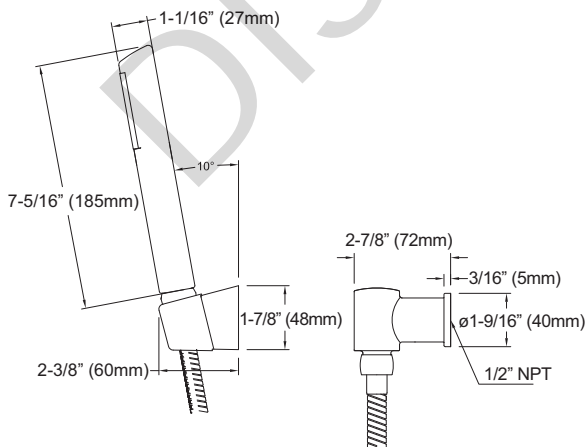

Soirée® High-Efficiency Handshower Set, 1.75 gpm

FEATURES

- Includes shower elbow and shower holder
- Water saving 1.75 gpm

COLORS/FINISHES

- #CP Polished Chrome

OPTIONAL

- TS100GR#CP 30" Slide Bar

CODES/STANDARDS

Handshower set shall include handshower, holder and shower elbow. Handshower set shall also include hose and have a flow rate of 1.75 gallons per minute. Handshower set shall be TOTO Model TS960F2L_____.

TS960F2L

Soirée® High-Efficiency Handshower Set, 1.75 gpm

SPECIFICATIONS

- Warranty: Lifetime Limited Warranty (Residential Use)
One Year (Commercial Use)
- Shipping Weight: 4.3 lbs.
- Shipping Dimensions: 12-1/2" L x 10-3/4" W x 3-1/2" H
- Maximum Flow Rate: 1.75 gpm (6.6 lpm)

INSTALLATION NOTES

Optional Accessories:
TS100GR Slide Bar sold separately.

TOTO®

These dimensions and specifications are subject to change without notice