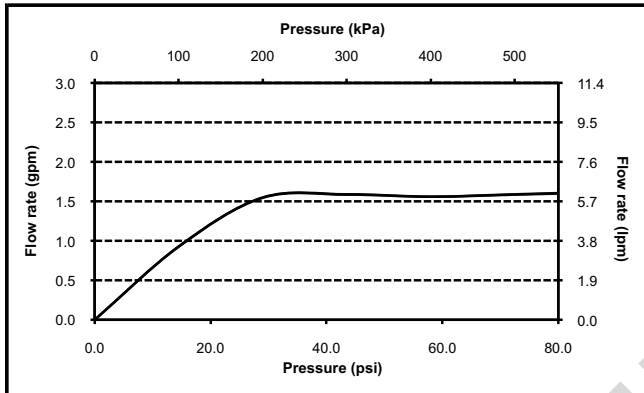

TS960F2L

Soirée® High-Efficiency Handshower Set, 1.75 gpm

SPECIFICATIONS

- Warranty: Lifetime Limited Warranty (Residential Use)
  One Year (Commercial Use)
- Shipping Weight: 4.3 lbs.
- Shipping Dimensions: 12-1/2" L x 10-3/4" W x 3-1/2" H
- Maximum Flow Rate: 1.75 gpm (6.6 lpm)

INSTALLATION NOTES

Optional Accessories:
TS100GR Slide Bar sold separately.

TOTO®

These dimensions and specifications are subject to change without notice