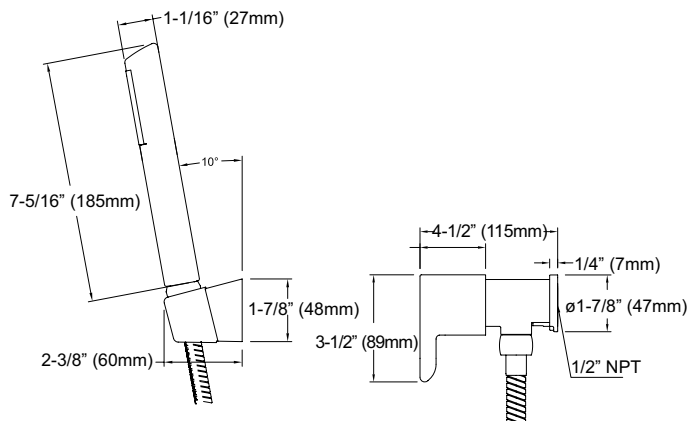

PRODUCT SPECIFICATION

Handshower set shall include handshower, holder and volume control valve. Handshower set shall also include hose and have a flow rate of 2.5 gallons per minute. Handshower set shall be TOTO Model TS960F1_____.

TS960F1

Soirée® Handshower Set with Lever Handle

SPECIFICATIONS

- Warranty: Lifetime Limited Warranty (Residential Use)
One Year (Commercial Use)
- Material: Brass/Plastics
- Shipping Weight: 7.0 lbs.
- Shipping Dimensions: 33-1/2" L x 10" W x 4-1/4" H
- Maximum Flow Rate: 2.5 gpm (9.5 lpm)

INSTALLATION NOTES

Optional Accessories:
TS100GR Slide Bar sold separately

TOTO®

These dimensions and specifications are subject to change without notice