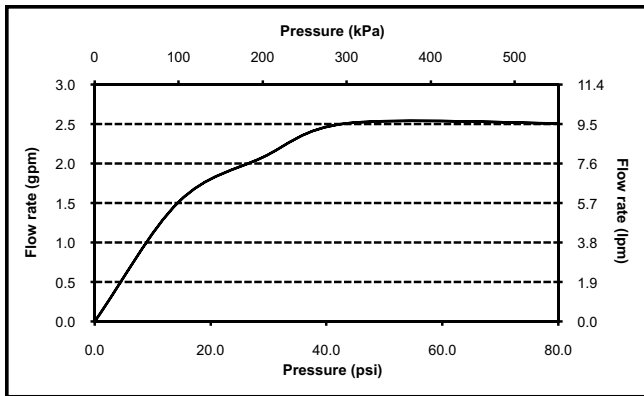

TS960F1

Soirée® Handshower Set with Lever Handle

SPECIFICATIONS

- Warranty: Lifetime Limited Warranty (Residential Use)
  One Year (Commercial Use)
- Material: Brass/Plastics
- Shipping Weight: 7.0 lbs.
- Shipping Dimensions: 33-1/2" L x 10" W x 4-1/4" H
- Maximum Flow Rate: 2.5 gpm (9.5 lpm)

INSTALLATION NOTES

Optional Accessories:
TS100GR Slide Bar sold separately

TOTO®

These dimensions and specifications are subject to change without notice