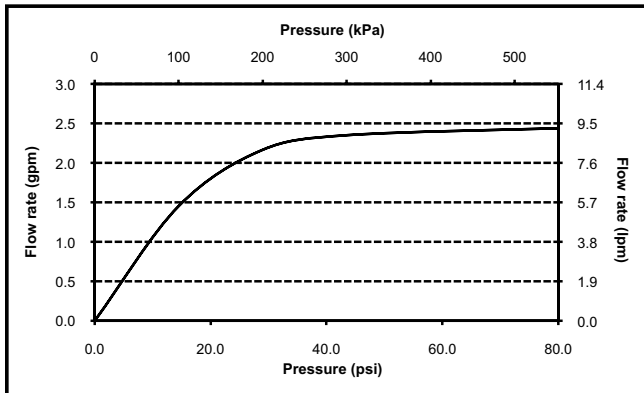

FEATURES

- Rubber nozzles to prevent limescale build up
- Showerarm included

COLORS/FINISHES

- #CP Polished Chrome
- #BN Brushed Nickel
- #PN Polished Nickel

CODES/STANDARDS

- Meets or exceeds ASME A112.18.1/CSA B125.1
- Certifications: IAPMO(cUPC), State of Massachusetts, City of Los Angeles, and others
- Code Compliance: UPC, IPC, NSPC, NPC Canada, and others
- Complies with CA Prop 65 warning requirements

PRODUCT SPECIFICATION

The showerhead with arm shall feature single spray with full coverage. Showerhead shall have rubber nozzles to prevent limescale build up. Showerhead shall have a flow rate of 2.5 gallons per minute. Showerhead shall be TOTO Model TS960AR_____.

TS960AR

Soirée® Showerhead

SPECIFICATIONS

- Warranty Lifetime Limited Warranty (Residential Use)
One Year (Commercial Use)
- Material Brass
- Shipping Weight 11.0 lbs.
- Shipping Dimensions 14" L x 8-3/4" W x 5-1/2" H
- Maximum Flow Rate 2.5 gpm (9.5 lpm)