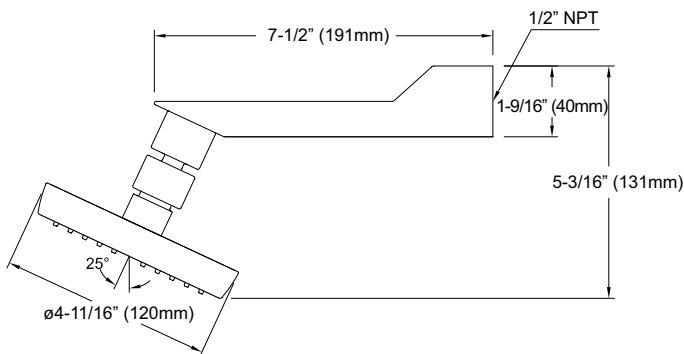

PRODUCT SPECIFICATION

The showerhead with arm shall feature single spray with full coverage. Showerhead shall have rubber nozzles to prevent limescale build up. Showerhead shall have a flow rate of 2.5 gallons per minute. Showerhead shall be TOTO Model TS960AR_____.

TS960AR

Soirée® Showerhead

SPECIFICATIONS

- Warranty Lifetime Limited Warranty (Residential Use)
One Year (Commercial Use)
- Material Brass
- Shipping Weight 11.0 lbs.
- Shipping Dimensions 14" L x 8-3/4" W x 5-1/2" H
- Maximum Flow Rate 2.5 gpm (9.5 lpm)