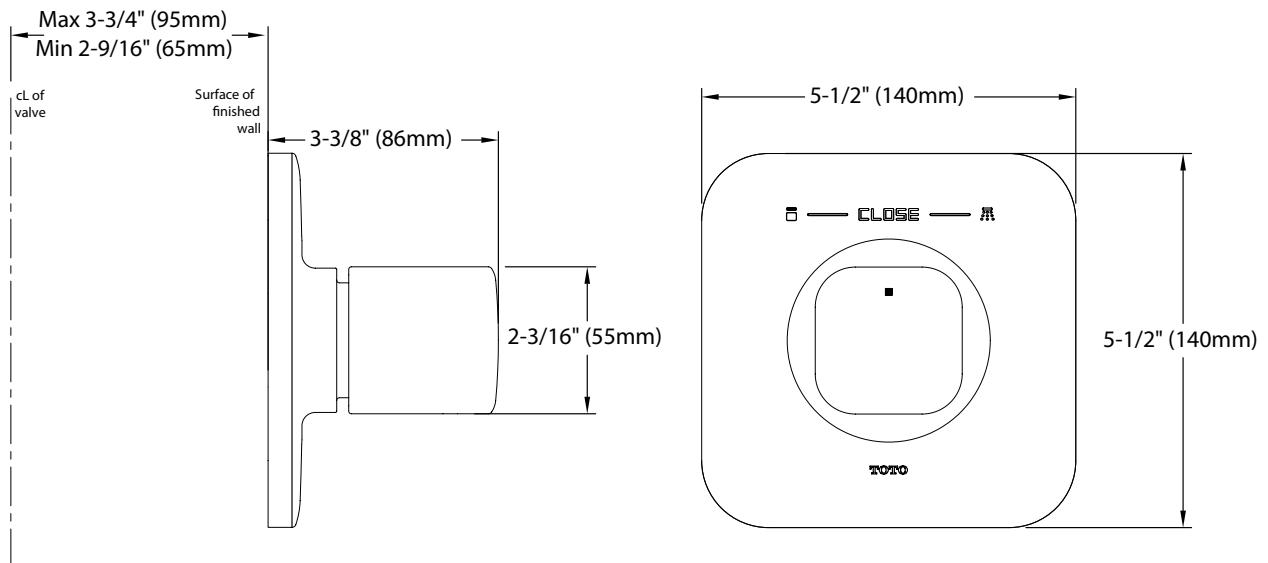

PRODUCT SPECIFICATION

Volume control trim shall have a single-handle with diverter. Product shall be TOTO Model TS630D2#____ and required two-way volume control valve shall be TS2D.

TS630D2

Upton™ Two-Way Volume Control Trim

SPECIFICATIONS

- Warranty Lifetime Limited Warranty (Residential Use)
One Year (Commercial Use)
- Material Brass
- Shipping Weight 4.4 lbs.
- Shipping Dimensions 11"L x 12-3/8"W x 3-5/8"H

INSTALLATION NOTES

VALVE REQUIRED:
Two-Way volume control valve, model TS2D sold separately.

TOTO®

These dimensions and specifications are subject to change without notice