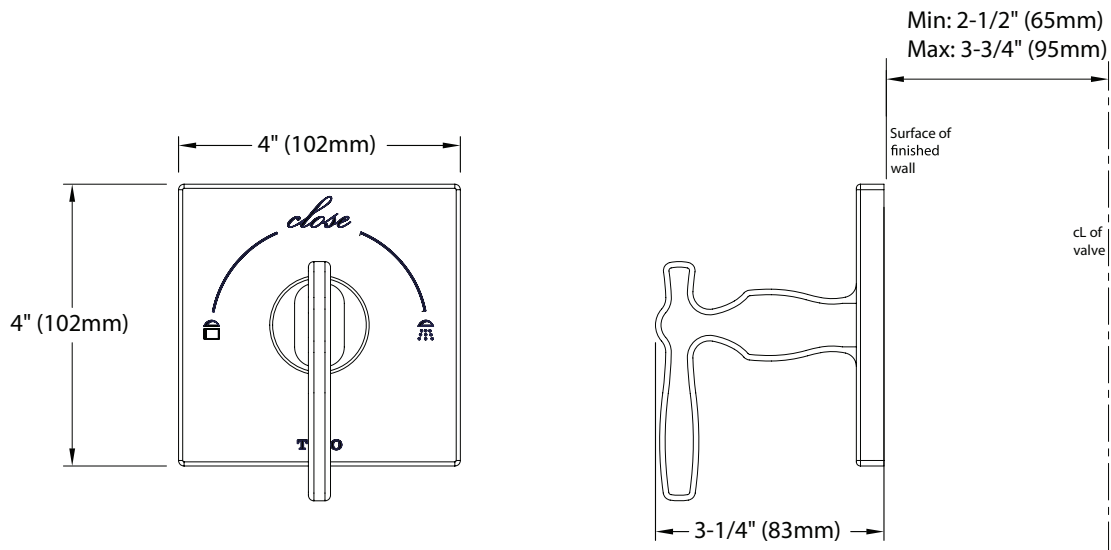

PRODUCT SPECIFICATION

Two-Way volume control trim shall have a single-handle with diverter. Product shall have a lever handle. Product shall be TOTO Model TS626D2#_____ and required valve shall be TS2D sold separately.

TS626D2

Aimes® Two-Way Volume Control Trim

SPECIFICATIONS

- Warranty Lifetime Limited Warranty (Residential Use)
One Year (Commercial Use)
- Material Brass
- Shipping Weight 4.4 lbs.
- Shipping Dimensions 11"L x 12-3/8"W x 3-5/8"H

INSTALLATION NOTES

VALVE REQUIRED:
Two-Way volume control valve model TS2D sold separately.

TOTO®

These dimensions and specifications are subject to change without notice