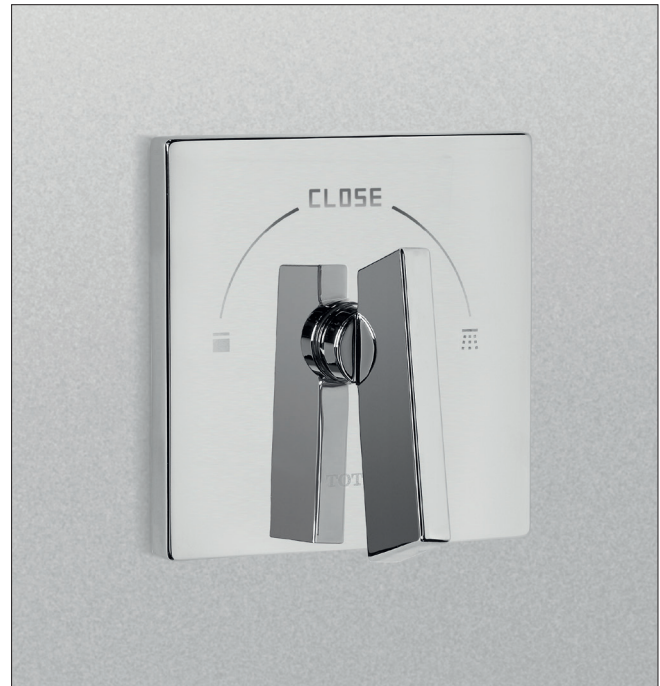

Legato® Two-Way Volume Control Trim

FEATURES

- Single-handle volume control with diverter
- Lever handle
- For use with Two-Way Volume Control Valve (TS2D)

COLORS/FINISHES

- #CP Polished Chrome
- #BN Brushed Nickel
- #PN Polished Nickel

PRODUCT SPECIFICATION

Two-Way volume control trim shall have a single-handle with diverter. Product shall have a lever handle. Product shall be TOTO Model TS624D2#____ and required valve shall be TS2D sold separately.

TS624D2

Legato[®] Two-Way Volume Control Trim

SPECIFICATIONS

- Warranty Lifetime Limited Warranty (Residential Use)
One Year (Commercial Use)
- Material Brass
- Shipping Weight 4.4 lbs.
- Shipping Dimensions 11"L x 12-3/8"W x 3-5/8"H

INSTALLATION NOTES

VALVE REQUIRED:
Two-Way volume control valve model TS2D sold separately.

TOTO

These dimensions and specifications are subject to change without notice