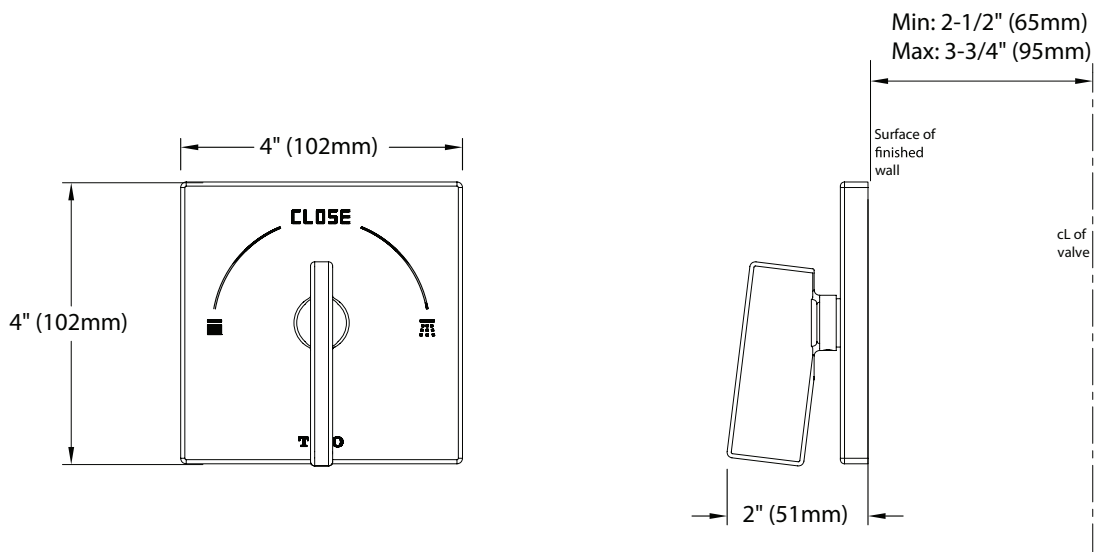

TS624D2

Legato[®] Two-Way Volume Control Trim

SPECIFICATIONS

- Warranty Lifetime Limited Warranty (Residential Use)
One Year (Commercial Use)
- Material Brass
- Shipping Weight 4.4 lbs.
- Shipping Dimensions 11"L x 12-3/8"W x 3-5/8"H

INSTALLATION NOTES

VALVE REQUIRED:
Two-Way volume control valve model TS2D sold separately.

TOTO

These dimensions and specifications are subject to change without notice